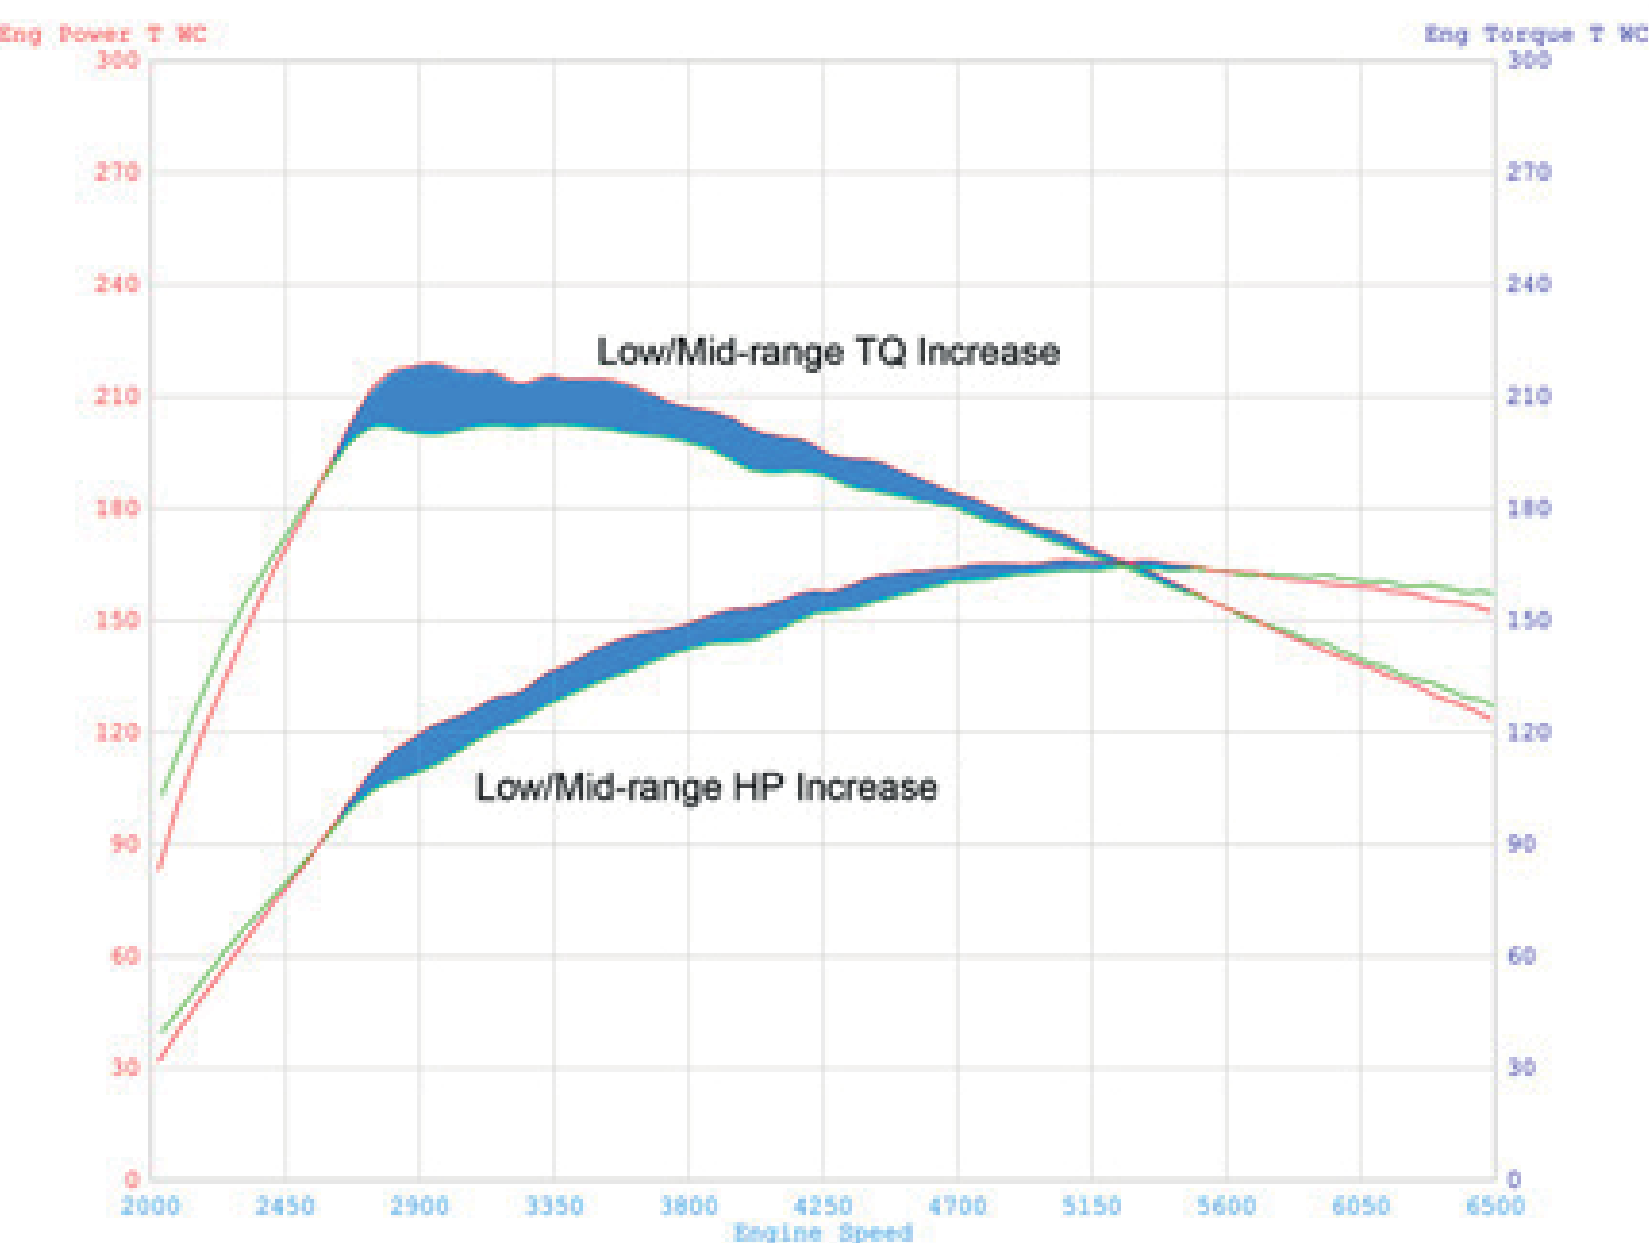

Boomba Racing, Inc.

Date Printed : 2015/02/20 Filter Mode : FIR
 Time Printed : 12:35:42 Filter Value : 30

Run#	License	Owner	Acquired	Test Comments
1	BOOMBA X	BOOMBA,	02/20 11:28:36	INTAKE AND TB SPACER
2	BOOMBA X	BOOMBA,	02/18 10:01:05	NO SPACERS
3				

	Min			Max			Avg		
Channel / Run	1	2	3	1	2	3	1	2	3
Eng Torque T MC (ft-lb)	83	103		219	202		173	164	
Eng Power T MC (HP)	32	40		166	164		146	146	

Peak Engine TQ (ft/lb) WITH BOTH SPACERS	219	<--	202	Peak Engine TQ (ft/lb) BASELINE
Peak Engine HP WITH BOTH SPACERS	166	<--	164	Peak Engine HP BASELINE