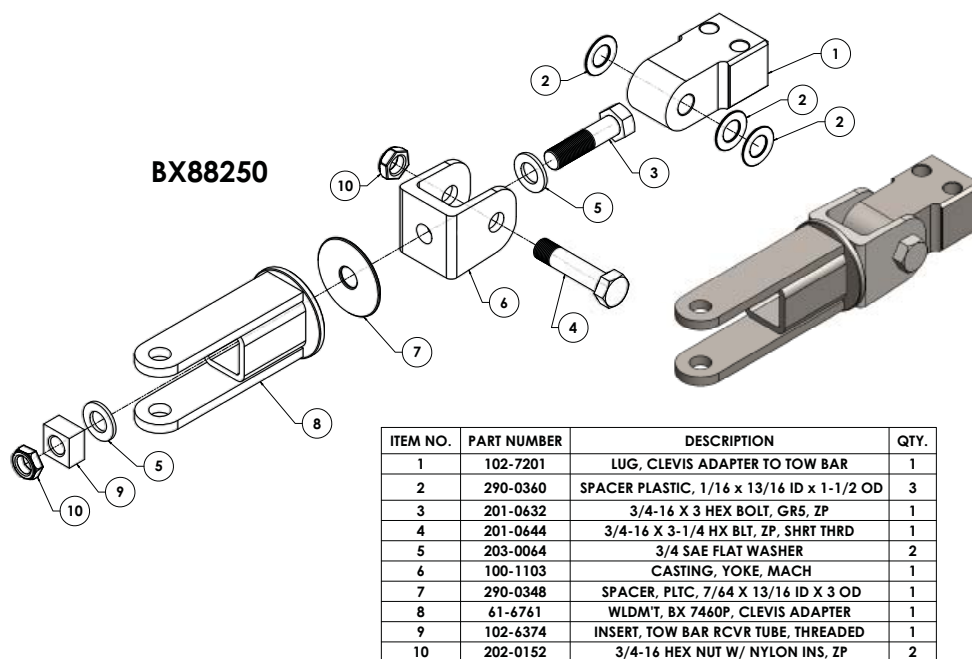

Installation Instructions

BX88250

Allure 2" Clevis Adapter

The installation instructions for the BX88250 2" clevis adapter are included with the Allure BX7460P instructions.

Parts List

ITEM NO.	PART NUMBER	DESCRIPTION	QTY.
1	102-7201	LUG, CLEVIS ADAPTER TO TOW BAR	1
2	290-0360	SPACER PLASTIC, 1/16 x 13/16 ID x 1-1/2 OD	3
3	201-0632	3/4-16 X 3 HEX BOLT, GR5, ZP	1
4	201-0644	3/4-16 X 3-1/4 HX BLT, ZP, SHRT THRD	1
5	203-0064	3/4 SAE FLAT WASHER	2
6	100-1103	CASTING, YOKE, MACH	1
7	290-0348	SPACER, PLTC, 7/64 X 13/16 ID X 3 OD	1
8	61-6761	WLDMT, BX 7460P, CLEVIS ADAPTER	1
9	102-6374	INSERT, TOW BAR RCVR TUBE, THREADED	1
10	202-0152	3/4-16 HEX NUT W/ NYLON INS, ZP	2