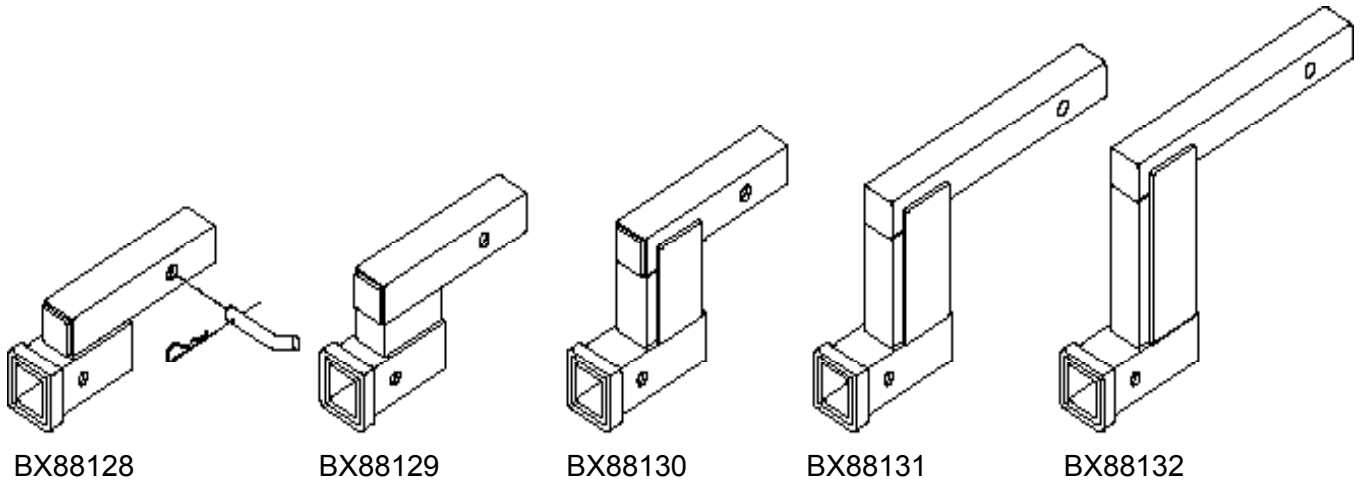

**Installation Instructions**  
**BX88128, BX88129, BX88130, BX88131, BX88132**

Strong As An Ox™

Drop Receiver towing capacity are rated for Class III (5,000 lbs.).

1. Slide the drop receiver into the receiver hitch, insert 5/8" pin through receiver, and insert clip into pin.

**Parts List**

Ref. No.	Qty.	Part No.	Description
1	1	61-5350 .....	Weldment, 2 Inch Drop Receiver
2	1	61-5351 .....	Weldment, 4 Inch Drop Receiver
3	1	61-5352 .....	Weldment, 6 Inch Drop Receiver
4	1	61-5353 .....	Weldment, 8 Inch Drop Receiver
5	1	61-5354 .....	Weldment, 10 Inch Drop Receiver
6	1	200-1483 .....	Pin, 5/8 x 3 Effective w/ Clip