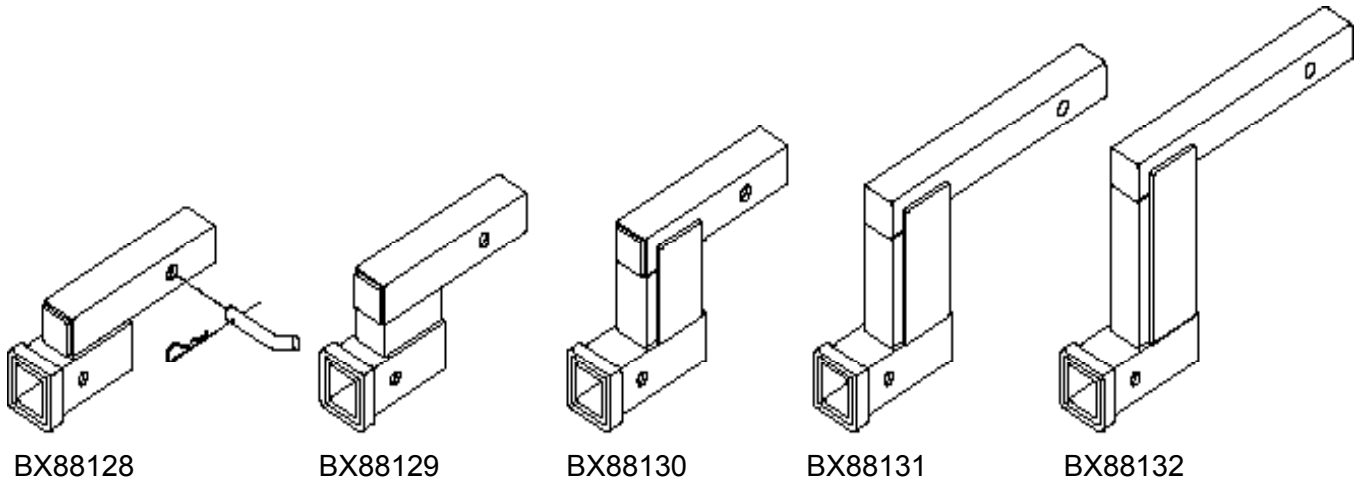

Installation Instructions
BX88128, BX88129, BX88130, BX88131, BX88132

Strong As An Ox™

Drop Receiver towing capacity are rated for Class III (5,000 lbs.).

1. Slide the drop receiver into the receiver hitch, insert 5/8" pin through receiver, and insert clip into pin.

Parts List

Ref. No.	Qty.	Part No.	Description
1	1	61-5350	Weldment, 2 Inch Drop Receiver
2	1	61-5351	Weldment, 4 Inch Drop Receiver
3	1	61-5352	Weldment, 6 Inch Drop Receiver
4	1	61-5353	Weldment, 8 Inch Drop Receiver
5	1	61-5354	Weldment, 10 Inch Drop Receiver
6	1	200-1483	Pin, 5/8 x 3 Effective w/ Clip