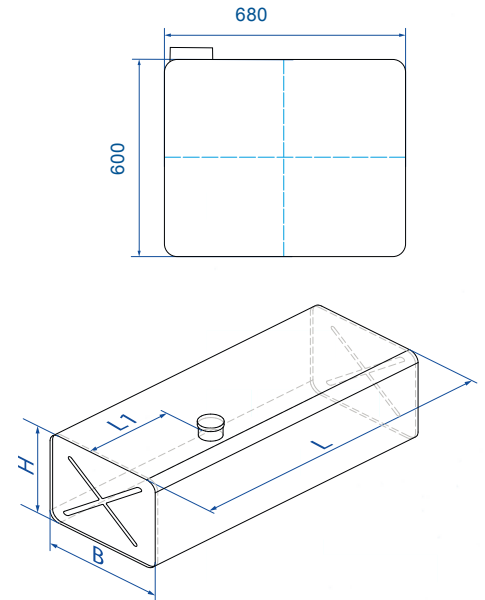

Tank Cross Section 680 x 600 Steel

Item-No.	Cross section	Volume [l]	Length [mm]	Length1 (L1) [mm]	Steps	Tank connection	AdBlue-combi	AdBlue SAT	Hydraulic-oil combi
1-150600-001	680 X 600	150	400	200	-	-	-	-	-
1-400600-001	680 X 600	400	1.080	270	-	-	-	-	-
1-600600-001	680 X 600	600	1.560	110	-	-	-	-	-