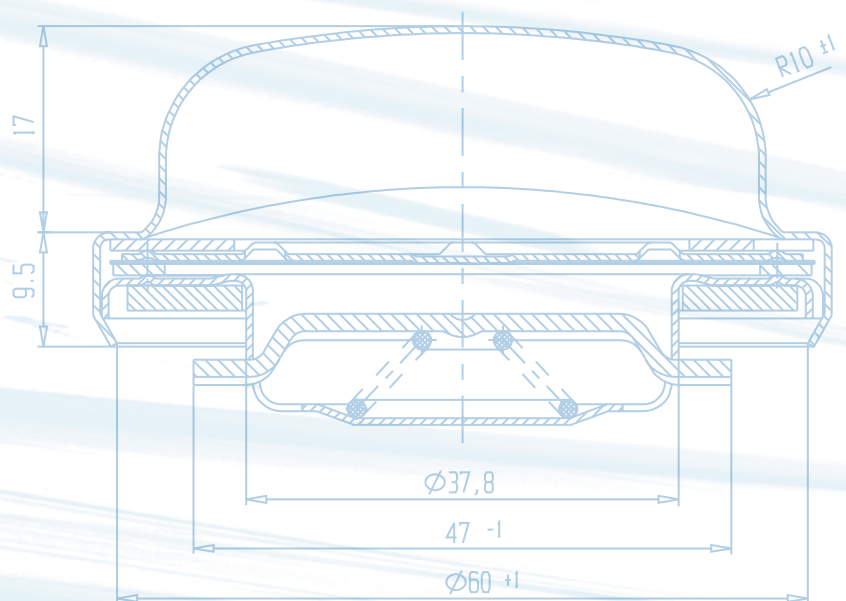

Radiator Caps

T64	B 40 G oL	02040-SV-034
Cap with bayonett 40 mm Without ventilation Steel Oil can symbol		
Useable for Individual use		

T90	BK 40 G oL	01040-SV-090
Plastic cap with bayonett 40 mm Without ventilation Plastic		
Useable for Audi, BMW, Daewoo, Ford, Honda, Kia, Land-Rover, Mercedes-Benz, Opel, Porsche, Rover, Seat, Skoda, Smart, Vauxhall, Volvo, Volkswagen, Wartburg		

T112	BK 40 G oL	02040-SV-149
Plastic cap with bayonett 40 mm Without ventilation Plastic		
Useable for Audi, Seat, Skoda, Volkswagen