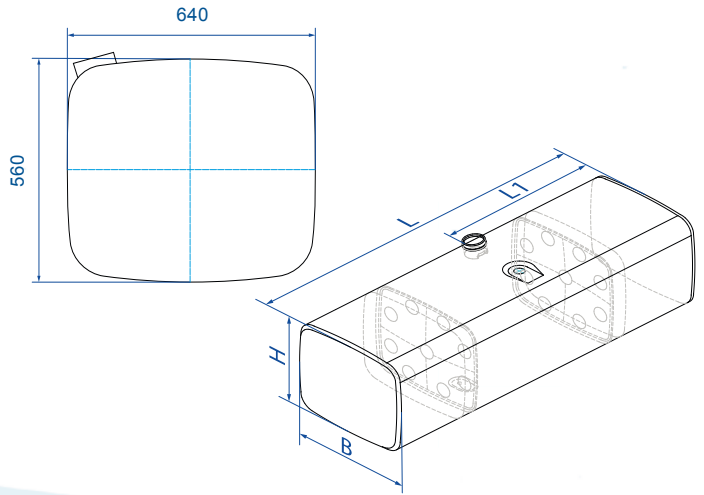

Tank Cross Section 640 x 560 Steel

Item-No.	Volume [L]	Length (L) [mm]	Length1 (L1) [mm]	Steps	Tank connection	Urea-combi	Urea SAT	Hydraulic-oil combi
1-300640-002	300	945	330	-	-	-	-	-
1-345640-001	345	1080	465	-	-	-	-	-
1-400640-002	400	1.250	635	-	-	-	-	-
1-500640-002	500	1.560	780	-	-	-	-	-
1-590640-001	590	1.850	1.070	-	-	-	-	-