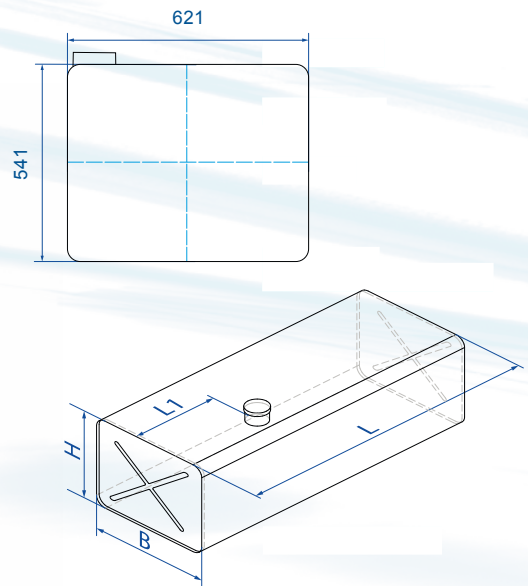

Tank Cross Section 621 x 541 Steel

Item-No.	Volume [L]	Length (L) [mm]	Length1 (L1) [mm]	Steps	Tank connection	Urea-combi	Urea SAT	Hydraulic-oil combi
1-100541-001	100	320	160	-	-	-	-	-
1-135541-001	135	440	280	-	-	-	-	-
1-200541-001	200	620	325	-	-	-	-	-
1-300541-001	300	960	150	-	-	-	-	-
1-300541-002	300	960	510	-	-	-	-	-
1-400541-001	400	1.270	470	-	-	-	-	-

Steps = integrated steps, Tank connector = for double tank System, urea-combi = fuel tank combined with a urea tank, hydraulic combi = fuel tank combined with a hydraulic tank, urea SAT = urea stand alone plastic tank with aluminium jacket, (*) without filler pipe = for double tank system, (**) no level sensor adapter = for double tank system