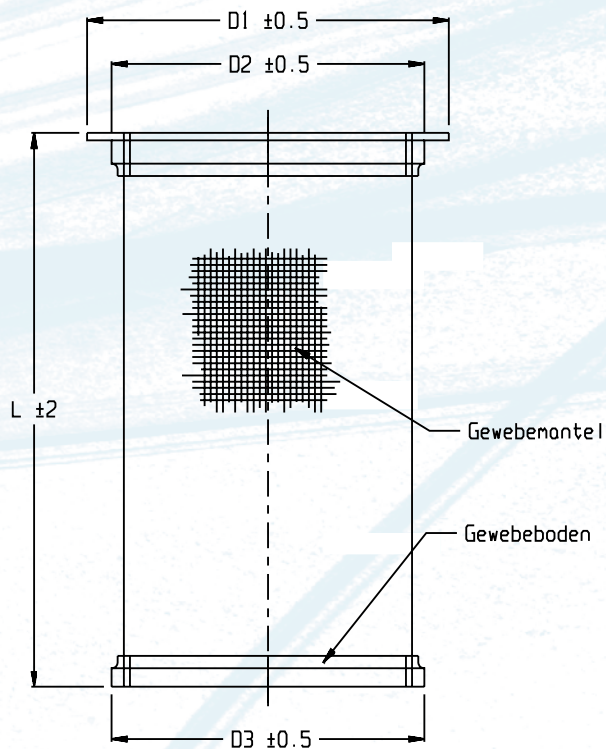

Nominals

Nennmaß (mm)	d1	d2	d3
Nominal dimension (mm)			
30	27	23,5	23,5
40	39	36	36
50	48	45	45
60	58	51	51
80	79	74	74
100	98	94	94