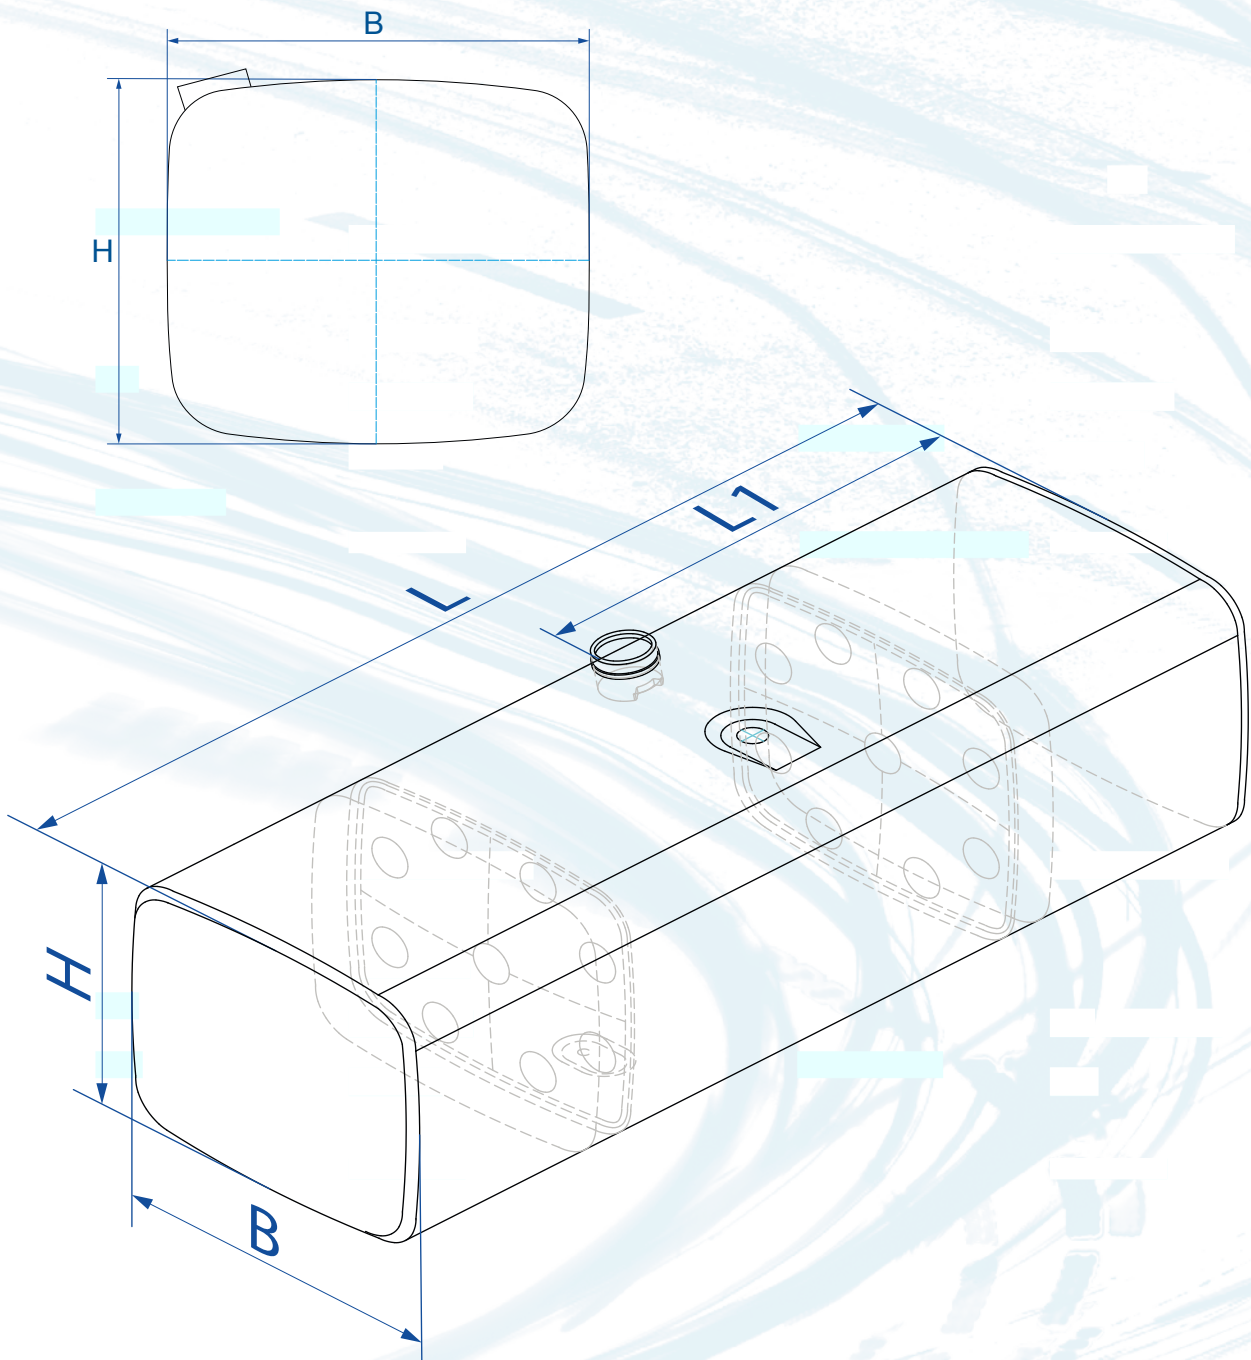

Tanksysteme Tank Systems

Our tank systems are designed for use in commercial vehicles as well as a solution for the construction and agriculture industry. They are made from steel, aluminum, or stainless steel with high-developed technology and processes in a large variety of forms and volumes. Through innovative manufacturing processes, we are also able to integrate various combinations of materials into a product, like in the fuel-urea combined tanks.