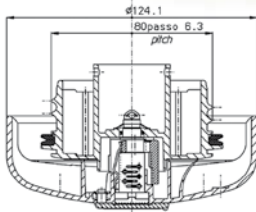

Fuel Caps

T107

LKW

GV 80 A G oL

11080-SV-6003

Cap with thread
80 mm
Without ventilation
Lockable
Plastic
Useable for
Renault