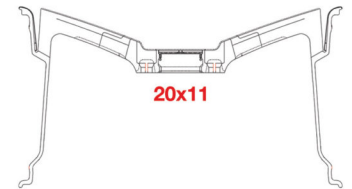

**BD27**

**SIZE**

20x9 | 20x10 | 20x11  
22x9 | 22x10.5

**FINISHES**

Bronze w/ Gloss Black Lip  
Satin Black w/ Black Chrome Lip  
Silver Machined Face w/ Chrome SS Lip

**FEATURES**

DEEP Concave Profile, Aggressive Fitment,  
Aluminum Center Cap

Silver Machined Face w/  
Chrome SS Lip

Satin Black w/ Black Chrome Lip

blaque diamond

Diamond Engraving

BLACK CHROME LIP

Aluminum Cap

TRUE CONCAVE

Add style with first-class custom wheels and rims we offer.