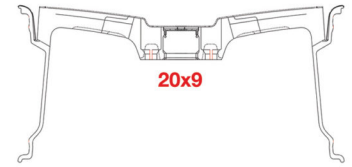

**BD27**

**SIZE**

20x9 | 20x10 | 20x11  
22x9 | 22x10.5

**FINISHES**

Bronze w/ Gloss Black Lip  
Satin Black w/ Black Chrome Lip  
Silver Machined Face w/ Chrome SS Lip

**FEATURES**

DEEP Concave Profile, Aggressive Fitment,  
Aluminum Center Cap

Silver Machined Face w/  
Chrome SS Lip

Satin Black w/ Black Chrome Lip

blaque diamond

Diamond Engraving

BLACK CHROME LIP

Aluminum Cap

TRUE CONCAVE

Add style with first-class custom wheels and rims we offer.