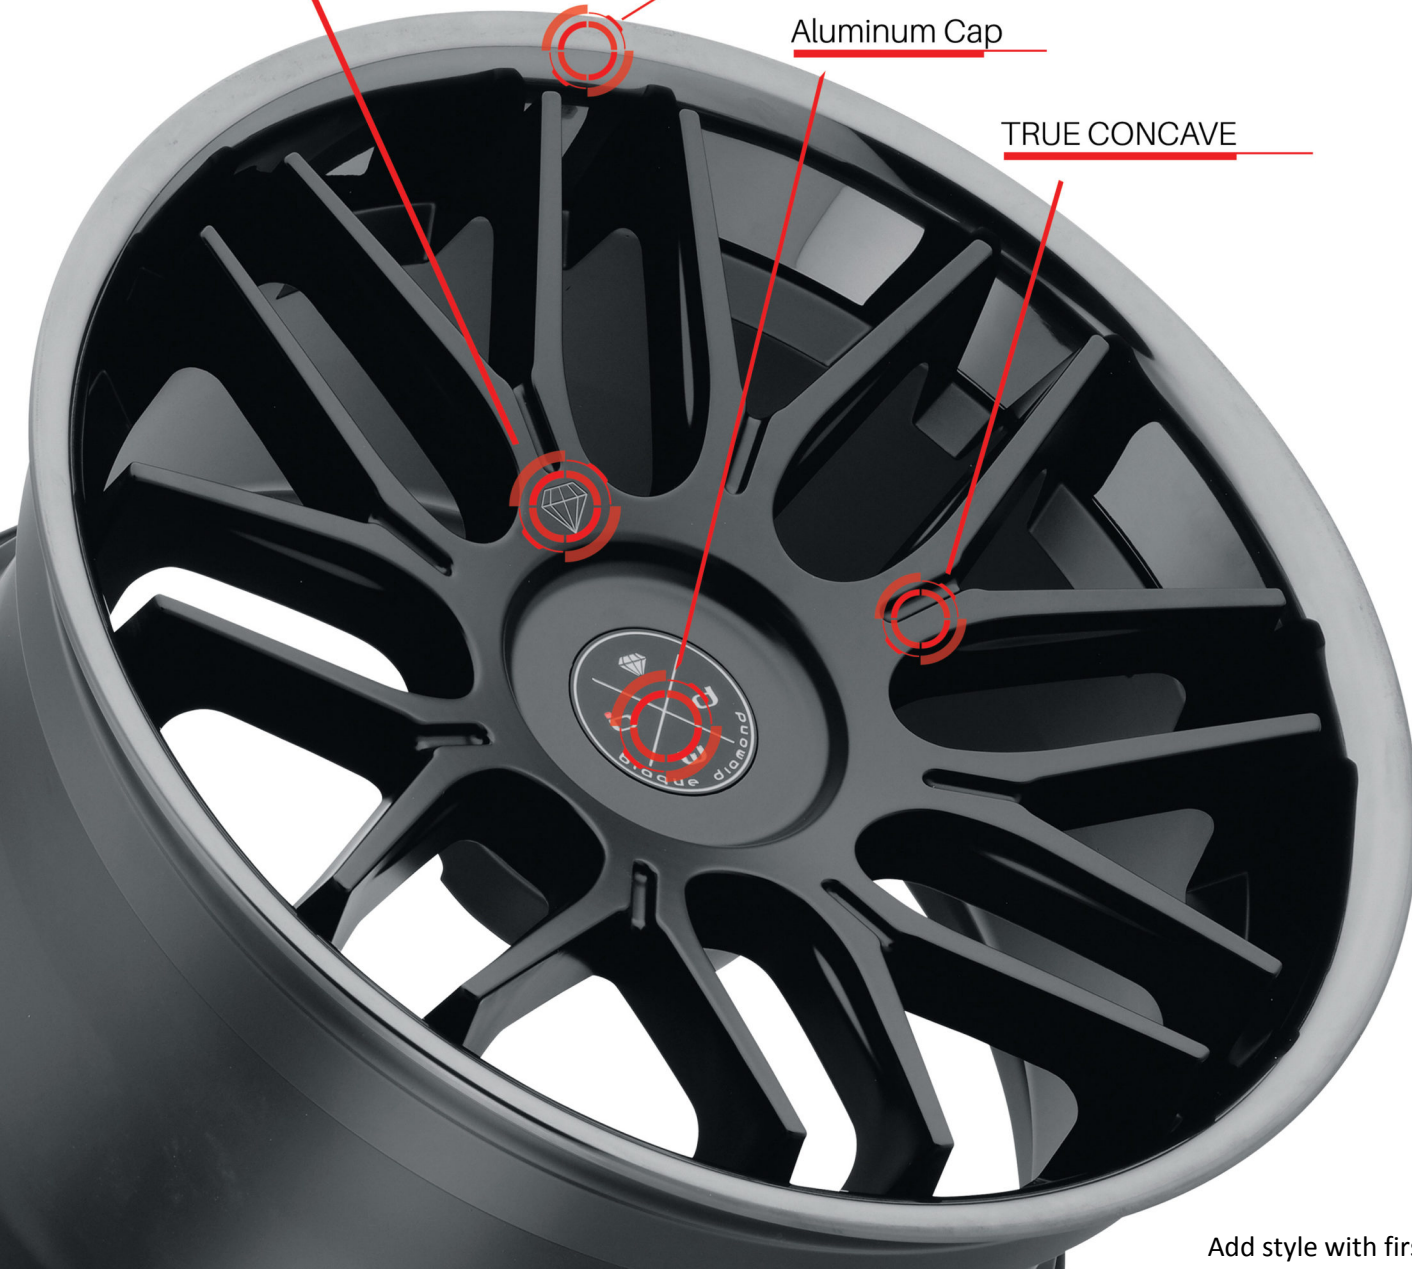

**BD27**

**SIZE**

20x9 | 20x10 | 20x11  
22x9 | 22x10.5

**FINISHES**

Bronze w/ Gloss Black Lip  
Satin Black w/ Black Chrome Lip  
Silver Machined Face w/ Chrome SS Lip

**FEATURES**

DEEP Concave Profile, Aggressive Fitment,  
Aluminum Center Cap

Silver Machined Face w/  
Chrome SS Lip

Satin Black w/ Black Chrome Lip

blaque diamond

Diamond Engraving

BLACK CHROME LIP

Aluminum Cap

TRUE CONCAVE

Add style with first-class custom wheels and rims we offer.