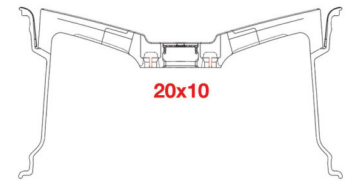

**BD27**

**SIZE**

20x9 | 20x10 | 20x11  
22x9 | 22x10.5

**FINISHES**

Bronze w/ Gloss Black Lip  
Satin Black w/ Black Chrome Lip  
Silver Machined Face w/ Chrome SS Lip

**FEATURES**

DEEP Concave Profile, Aggressive Fitment,  
Aluminum Center Cap

Silver Machined Face w/  
Chrome SS Lip

Satin Black w/ Black Chrome Lip

blaque diamond

Diamond Engraving

BLACK CHROME LIP

Aluminum Cap

TRUE CONCAVE

Add style with first-class custom wheels and rims we offer.