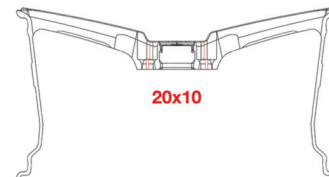

Gloss Black  
Silver w/ Machined Face

**FEATURES**

DEEP Concave Profile, Aggressive Fitment,  
Aluminum Center Cap

Aluminum Cap

Diamond Engraving

TRUE CONCAVE

20x9

20x10