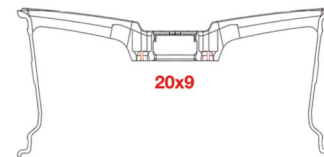

Gloss Black  
Silver w/ Machined Face

**FEATURES**

DEEP Concave Profile, Aggressive Fitment,  
Aluminum Center Cap

Aluminum Cap

Diamond Engraving

TRUE CONCAVE

20x9

20x10