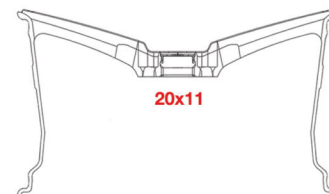

Gloss Black  
Silver w/ Machined Face

**FEATURES**

DEEP Concave Profile, Aggressive Fitment,  
Aluminum Center Cap

Aluminum Cap

Diamond Engraving

TRUE CONCAVE

20x9

20x10