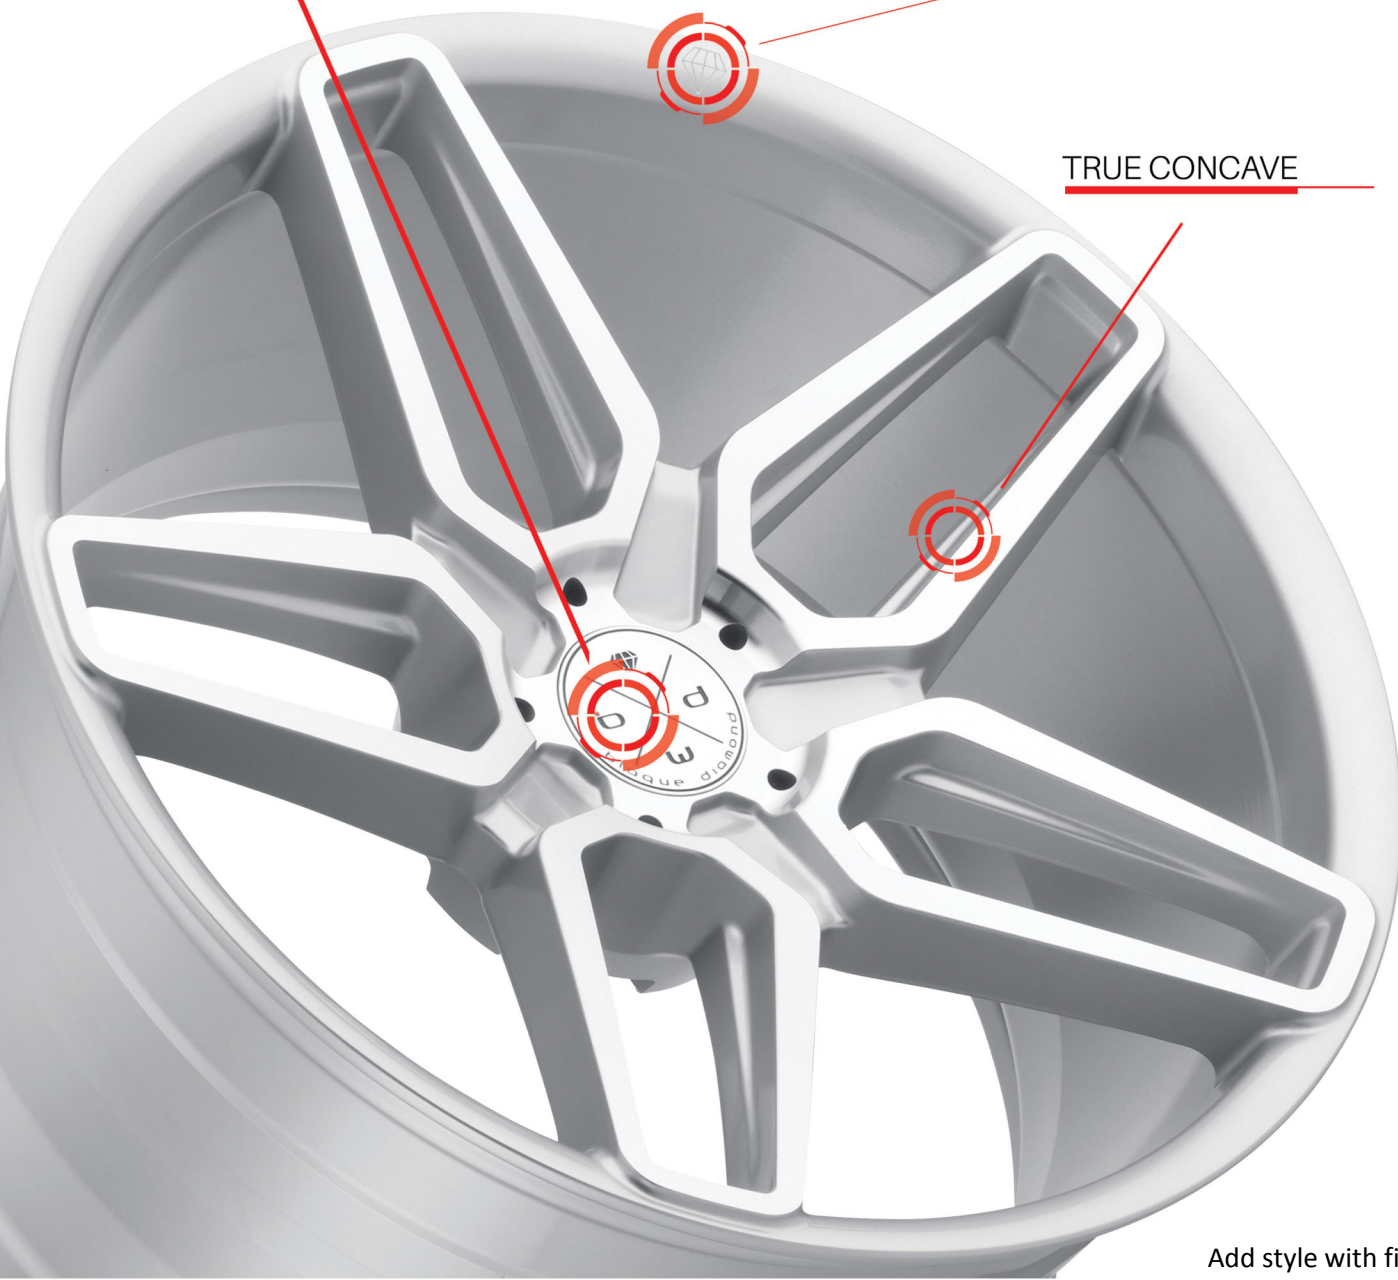

**BD17-5**

**SIZE**

20x9 | 20x10 | 20x11  
22x9 | 22x10.5  
24x10

**FINISHES**

Gloss Black  
Silver w/ Machined Face

**FEATURES**

DEEP Concave Profile, Aggressive Fitment,  
Aluminum Center Cap

Gloss Black

Gloss Black  
Silver w/ Machined Face

**FEATURES**

DEEP Concave Profile, Aggressive Fitment,  
Aluminum Center Cap

Aluminum Cap

Diamond Engraving

TRUE CONCAVE

20x9

20x10

20x11

Add style with first-class custom wheels and rims we offer.