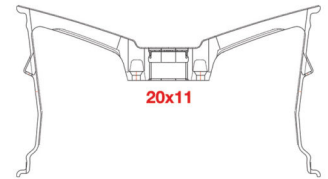

TRUE CONCAVE

Diamond Engraving

Aluminum Cap

Add style with first-class custom wheels and rims we offer.