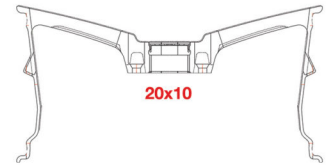

TRUE CONCAVE

Diamond Engraving

Aluminum Cap

Add style with first-class custom wheels and rims we offer.