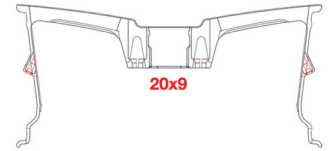

TRUE CONCAVE

Diamond Engraving

Aluminum Cap

Add style with first-class custom wheels and rims we offer.