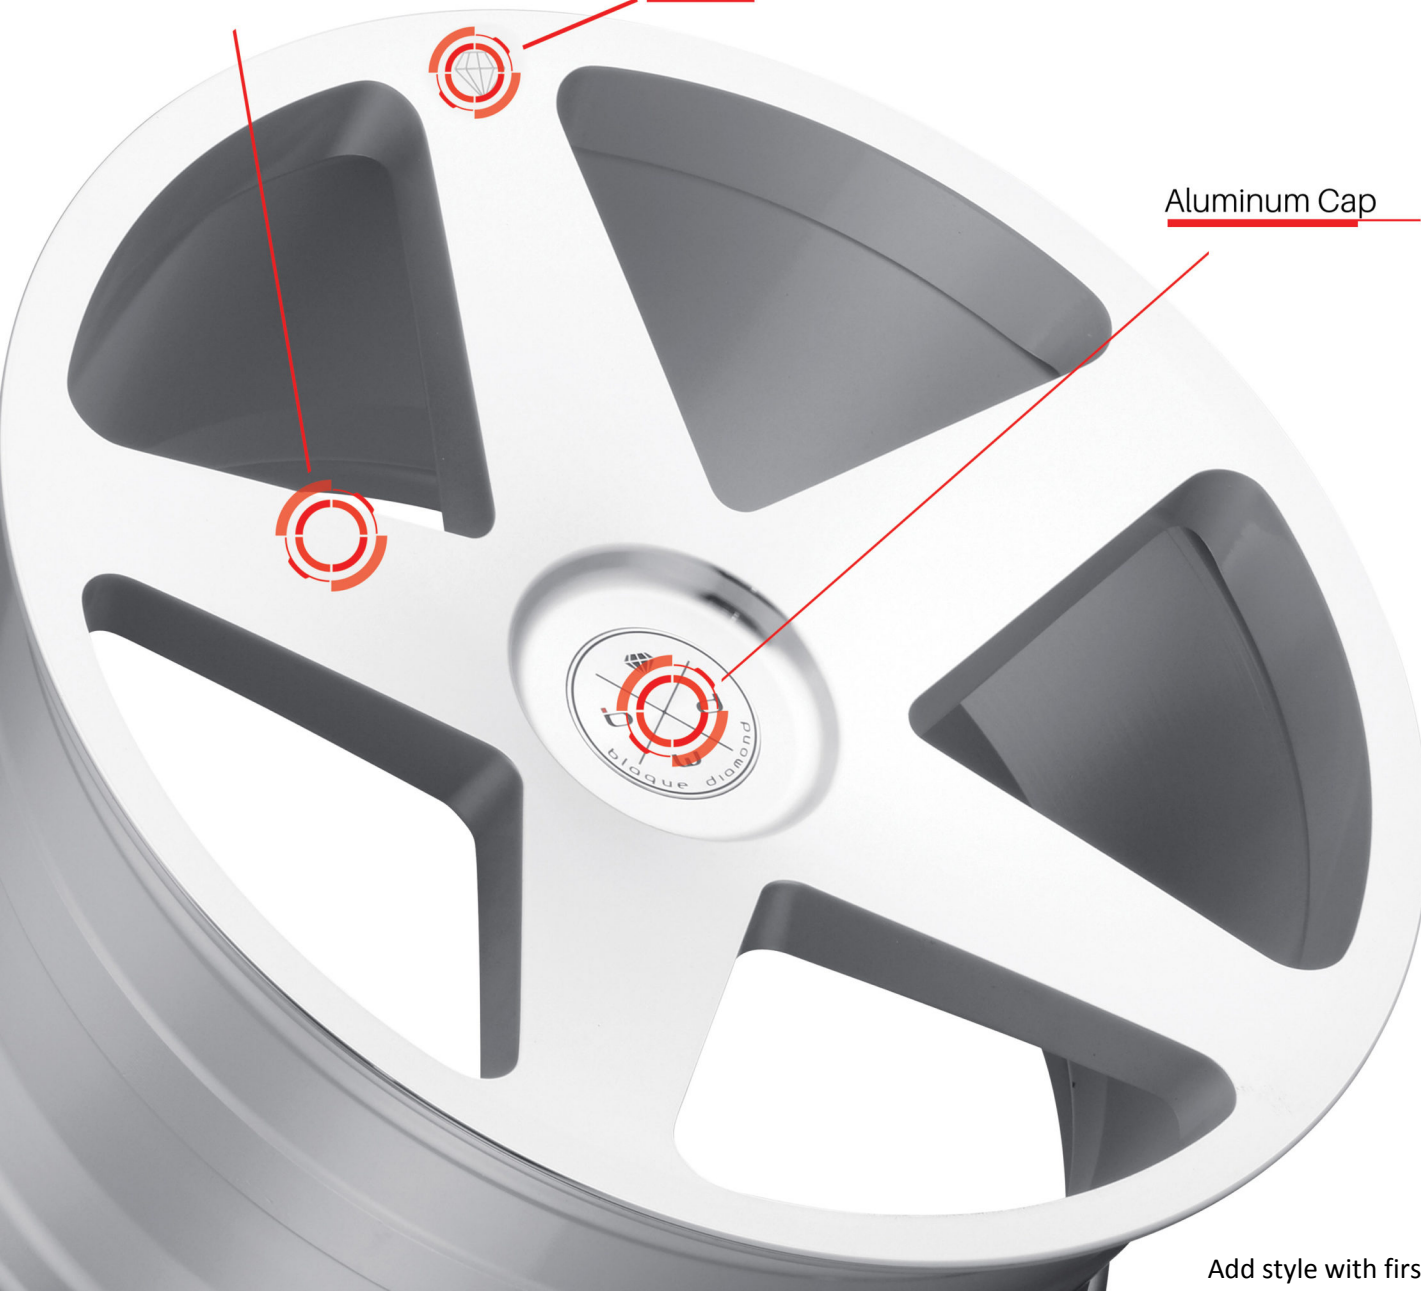

BD15

SIZE

20x9 | 20x10 | 20x11
22x9 | 22x10.5
24x9 | 24x10

FINISHES

Silver w/ Machined Face
Gloss Black

FEATURES

DEEP Concave Profile, Aggressive Fitment,
Aluminum Center Cap

Gloss Black

Silver w/ Machined Face

TRUE CONCAVE

Diamond Engraving

Aluminum Cap

Add style with first-class custom wheels and rims we offer.