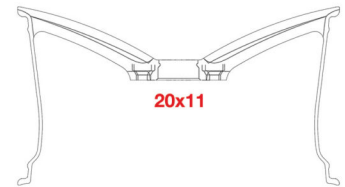

BD11

SIZE

19x8.5 | 19x9.5
20x9 | 20x10 | 20x11
22x9 | 22x10.5
24x9 | 24x10

FINISHES

Gloss Black
Antique Matte Bronze
Gloss Silver

FEATURES

DEEP Concave Profile, Aggressive Fitment,
Aluminum Center Cap

Gloss Silver

Gloss Black

blaque diamond

Aluminum Cap

PRECISION

TRUE CONCAVE

20x9

20x10

20x11