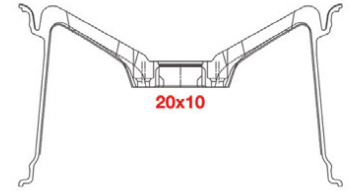

PRECISION

Aluminum Cap

TRUE CONCAVE