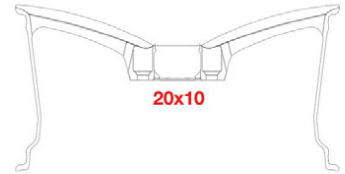

Aluminum Cap

PRECISION

TRUE CONCAVE

20x9

20x10

20x11