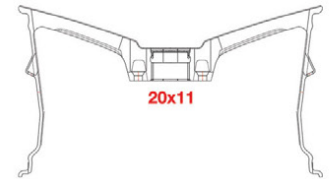

TRUE CONCAVE

Diamond Engraving

Aluminum Cap