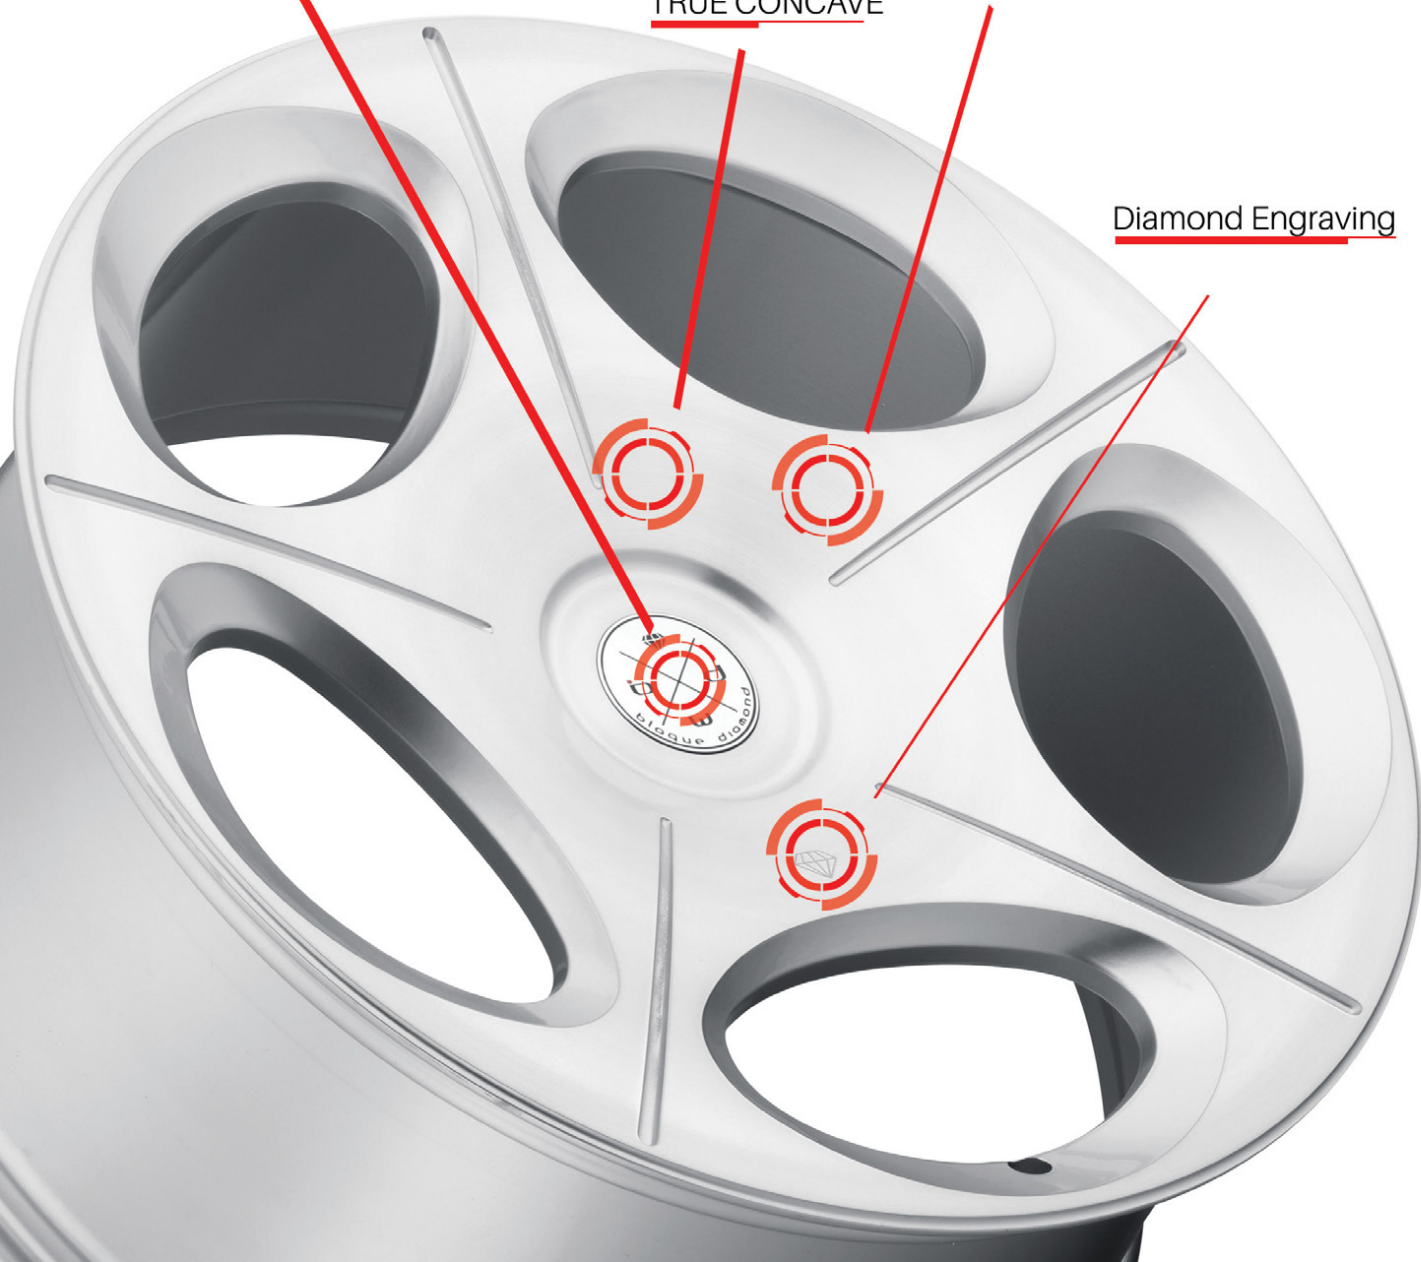

Two Tone Black

Silver w/ Brushed Face

Aluminum Cap

TRUE CONCAVE

BRUSHED FINISH

Diamond Engraving

True **CONCAVE**

Blaque Diamond has always offered some of the most unique and trendsetting designs on the market, but the addition of the BD-77 to our 2018 wheel line up may be our most influential move yet! The deep concave and elegant oval-shaped windows look like nothing we have ever produced before and these wheels are sure to turn heads wherever you go. The BD-77 is offered in 5 lug and 6 lug patterns to give any car, truck, or SUV that Blaque Diamond touch. With a maximum width of 11", we have engineered the BD-77 to fit a wide range of vehicles and accommodate fitments with larger brake calipers while still maintaining our superior concave aesthetic.

20x10

20x11

True **CONCAVE**

The BD-27 is the newest addition to our sought after mesh design lineup. This wheel offers a unique styled mesh look with rigid details, such as our new engraved Diamond logo and styled cutouts between the spokes. The BD-27 is also our first design to offer both our standard chrome lip and our brand new black chrome lip option. With available fitments up to 11" wide, we have optimized the BD-27 to fit a wide range of sport cars and exotics, while still providing one of the industry's True Concave wheels that will accommodate vehicles with larger brake calipers.