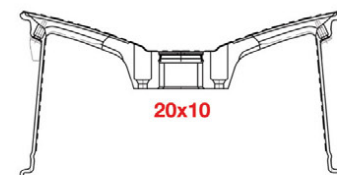

Two Tone Black

Silver w/ Brushed Face

Aluminum Cap

TRUE CONCAVE

BRUSHED FINISH

Diamond Engraving

True **CONCAVE**

Blaque Diamond has always offered some of the most unique and trendsetting designs on the market, but the addition of the BD-77 to our 2018 wheel line up may be our most influential move yet! The deep concave and elegant oval-shaped windows look like nothing we have ever produced before and these wheels are sure to turn heads wherever you go. The BD-77 is offered in 5 lug and 6 lug patterns to give any car, truck, or SUV that Blaque Diamond touch. With a maximum width of 11", we have engineered the BD-77 to fit a wide range of vehicles and accommodate fitments with larger brake calipers while still maintaining our superior concave aesthetic.