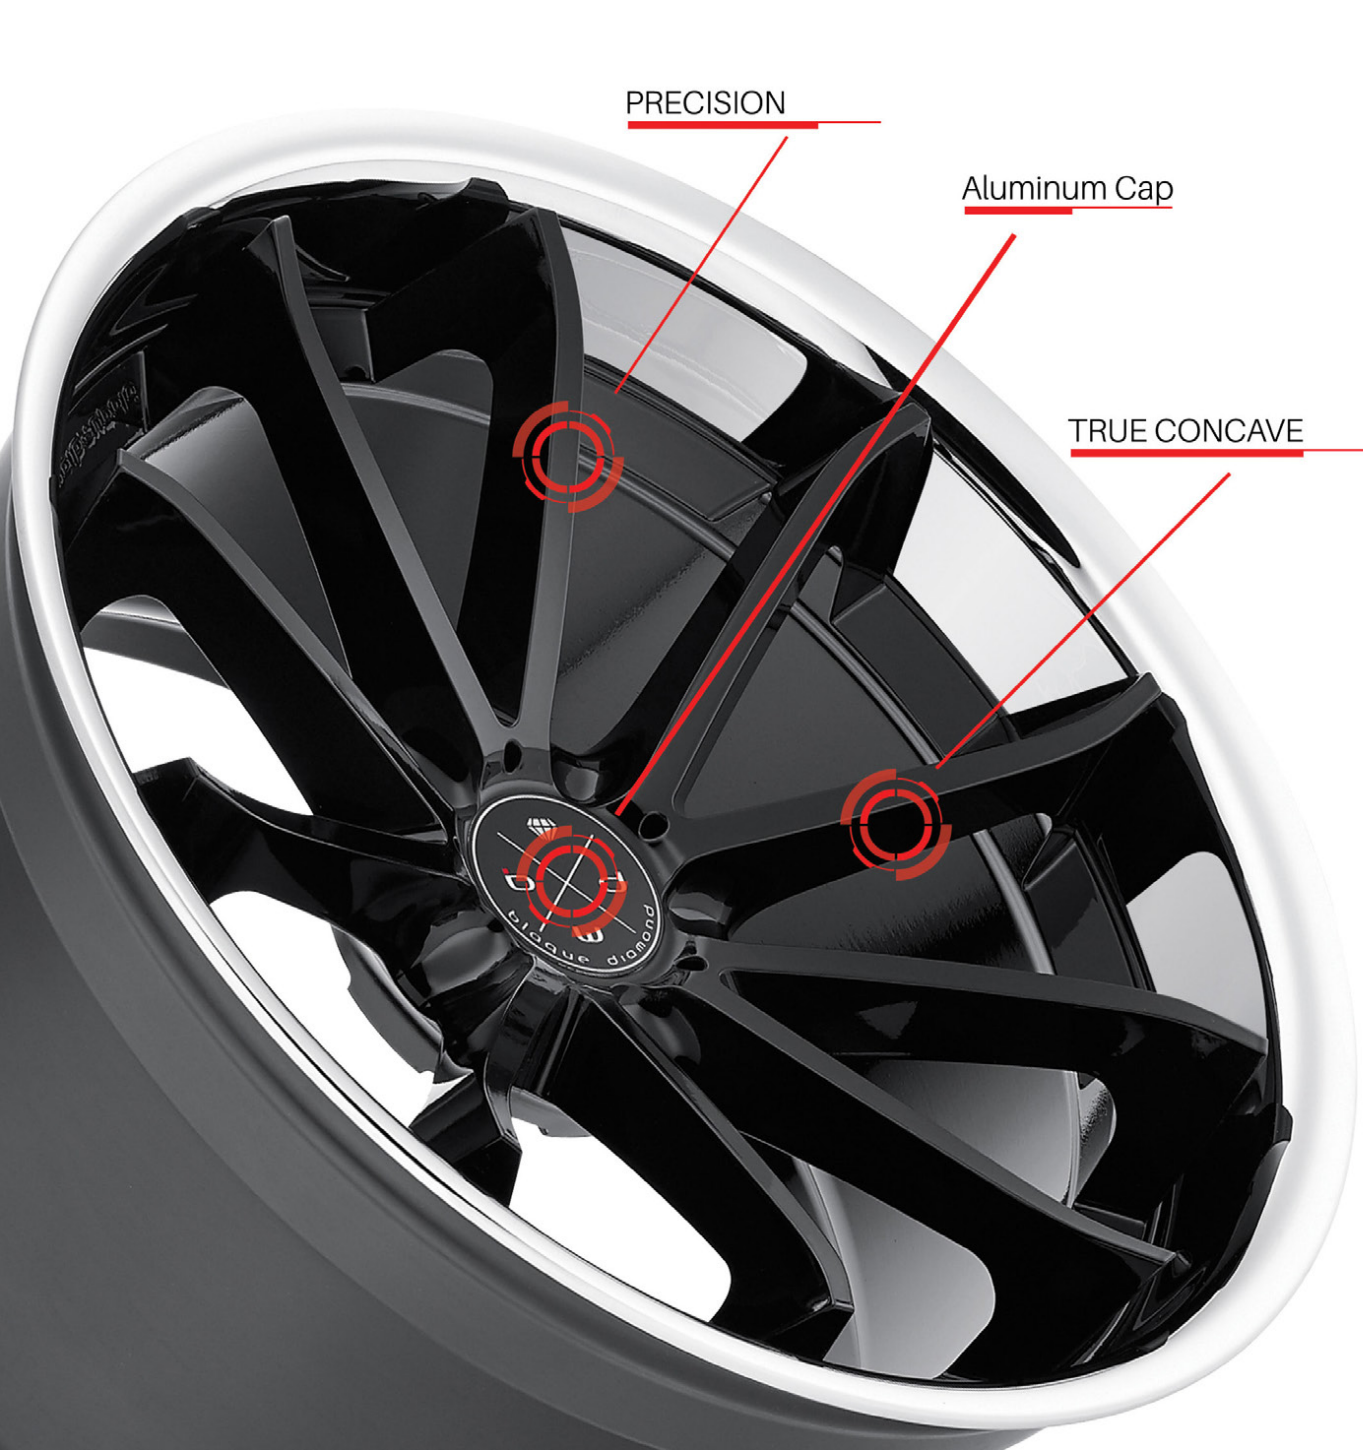

PRECISION

Aluminum Cap

TRUE CONCAVE