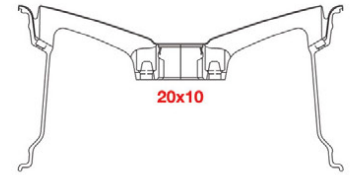

PRECISION

Aluminum Cap

TRUE CONCAVE

20x9

20x10

20x11