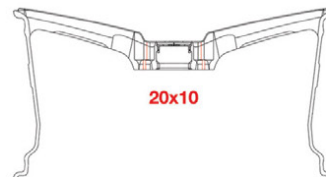

Aluminum Cap

Diamond Engraving

TRUE CONCAVE