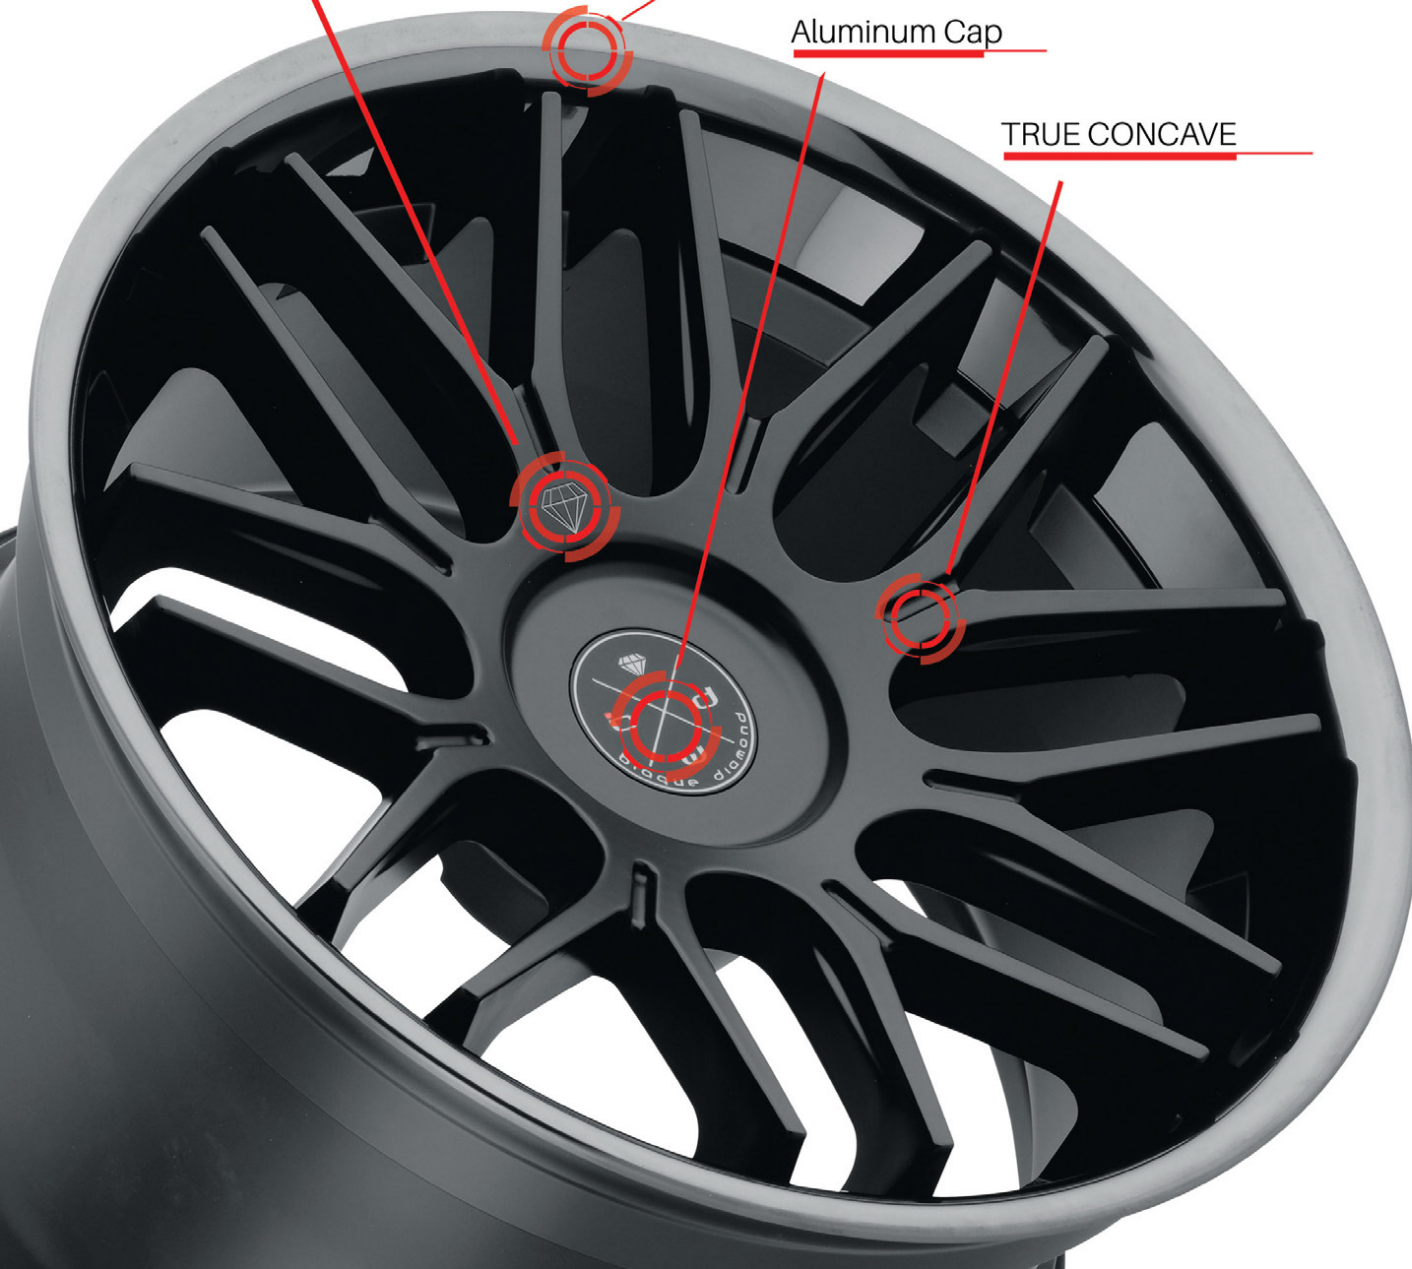

20x10

20x11

True **CONCAVE**

The BD-27 is the newest addition to our sought after mesh design lineup. This wheel offers a unique styled mesh look with rigid details, such as our new engraved Diamond logo and styled cutouts between the spokes. The BD-27 is also our first design to offer both our standard chrome lip and our brand new black chrome lip option. With available fitments up to 11" wide, we have optimized the BD-27 to fit a wide range of sport cars and exotics, while still providing one of the industry's True Concave wheels that will accommodate vehicles with larger brake calipers.