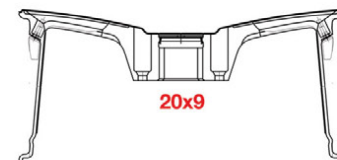

Two Tone Black

Silver w/ Brushed Face

Aluminum Cap

TRUE CONCAVE

BRUSHED FINISH

Diamond Engraving

True **CONCAVE**

Blaque Diamond has always offered some of the most unique and trendsetting designs on the market, but the addition of the BD-77 to our 2018 wheel line up may be our most influential move yet! The deep concave and elegant oval-shaped windows look like nothing we have ever produced before and these wheels are sure to turn heads wherever you go. The BD-77 is offered in 5 lug and 6 lug patterns to give any car, truck, or SUV that Blaque Diamond touch. With a maximum width of 11", we have engineered the BD-77 to fit a wide range of vehicles and accommodate fitments with larger brake calipers while still maintaining our superior concave aesthetic.