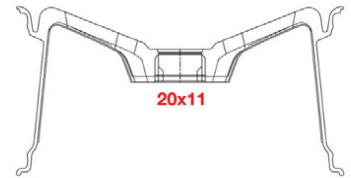

PRECISION

Aluminum Cap

TRUE CONCAVE