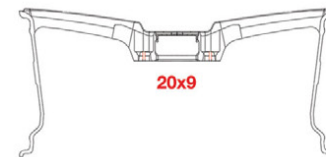

Aluminum Cap

Diamond Engraving

TRUE CONCAVE