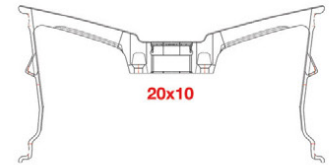

BD15

**NEW 24"
5 & 6 LUG
SUV FITMENTS**

BD15

SIZE

20x9 | 20x10 | 20x11
22x9 | 22x10.5
24x9 | 24x10

FINISHES

Silver w/ Machined Face
Gloss Black

FEATURES

DEEP Concave Profile, Aggressive Fitment,
Aluminum Center Cap

Gloss Black

Silver w/ Machined Face

TRUE CONCAVE

Diamond Engraving

Aluminum Cap

True **CONCAVE**

With a classic 5-spoke design and the addition of 6-lug fitments, the BD-15 is one of our most versatile wheels yet! The sleek face and lack of a lip give the BD-15 a sensible yet aggressive look, while still achieving our signature eye catching aesthetic. The versatility in both lug patterns and design make the BD-15 perfect for any luxury, muscle, or exotic car, as well as any truck or SUV. Even with a maximum width of 11", we have managed to maintain our superior concavity while accommodating vehicles with larger brake calipers.