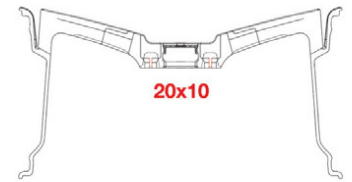

20x10

20x11

True **CONCAVE**

The BD-27 is the newest addition to our sought after mesh design lineup. This wheel offers a unique styled mesh look with rigid details, such as our new engraved Diamond logo and styled cutouts between the spokes. The BD-27 is also our first design to offer both our standard chrome lip and our brand new black chrome lip option. With available fitments up to 11" wide, we have optimized the BD-27 to fit a wide range of sport cars and exotics, while still providing one of the industry's True Concave wheels that will accommodate vehicles with larger brake calipers.