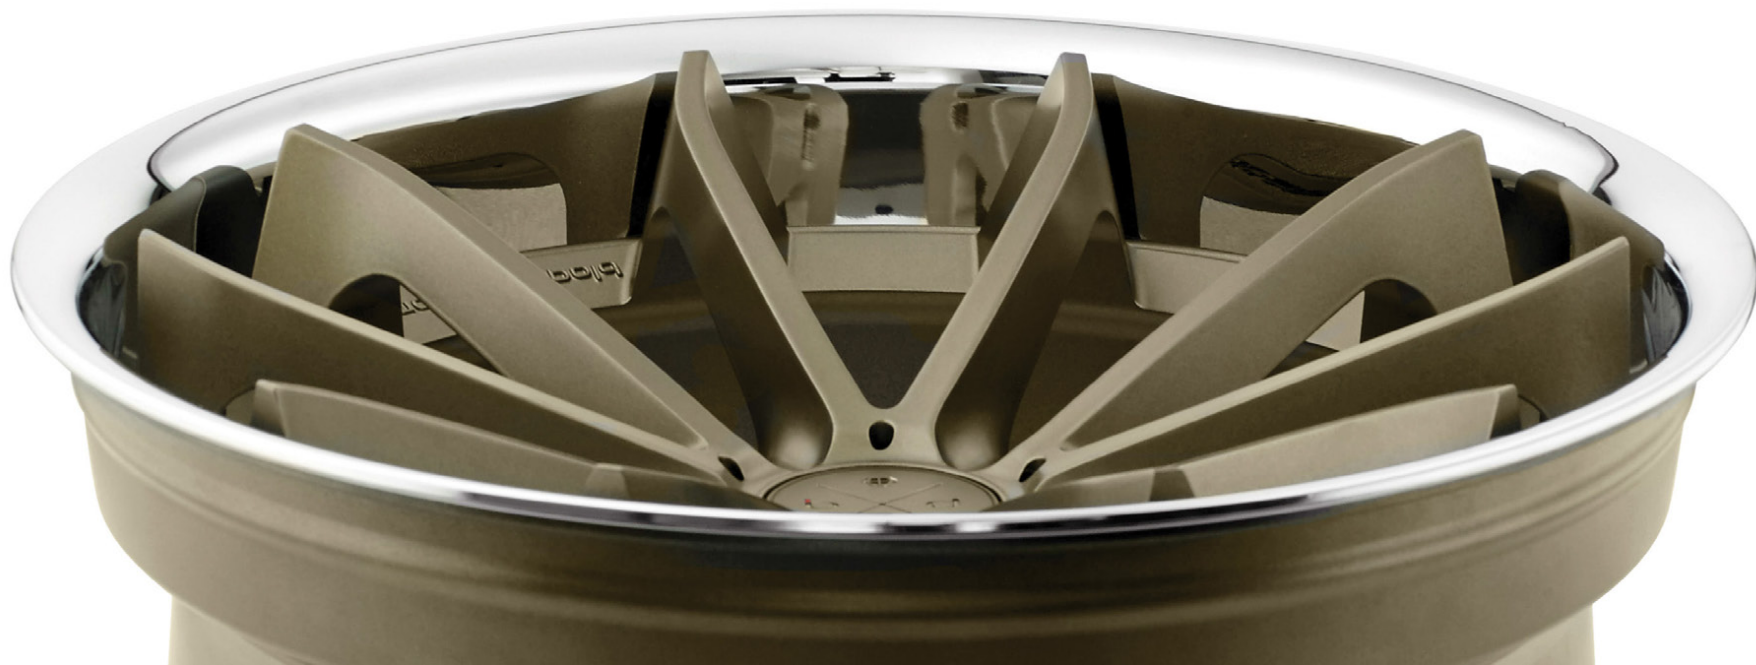

True **CONCAVE**

Blaque Diamond Wheels mastered and perfected the standard 11-inch width with a special offset to maximize the concavity of the BD23. The BD23 wheel brings the same edgy finish as the BD21, but maintains a more conservative depth and elegant design.