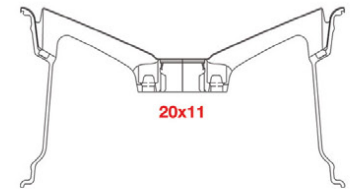

PRECISION

Aluminum Cap

TRUE CONCAVE

20x9

20x10

20x11