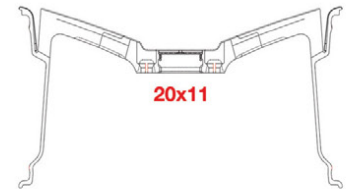

20x10

20x11

True **CONCAVE**

The BD-27 is the newest addition to our sought after mesh design lineup. This wheel offers a unique styled mesh look with rigid details, such as our new engraved Diamond logo and styled cutouts between the spokes. The BD-27 is also our first design to offer both our standard chrome lip and our brand new black chrome lip option. With available fitments up to 11" wide, we have optimized the BD-27 to fit a wide range of sport cars and exotics, while still providing one of the industry's True Concave wheels that will accommodate vehicles with larger brake calipers.