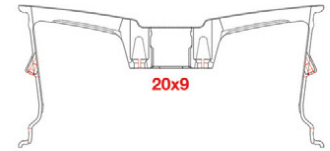

DEEP Concave Profile, Aggressive Fitment,
Aluminum Center Cap

Gloss Black

Silver w/ Machined Face

TRUE CONCAVE

Diamond Engraving

Aluminum Cap

True **CONCAVE**

With a classic 5-spoke design and the addition of 6-lug fitments, the BD-15 is one of our most versatile wheels yet! The sleek face and lack of a lip give the BD-15 a sensible yet aggressive look, while still achieving our signature eye catching aesthetic. The versatility in both lug patterns and design make the BD-15 perfect for any luxury, muscle, or exotic car, as well as any truck or SUV. Even with a maximum width of 11", we have managed to maintain our superior concavity while accommodating vehicles with larger brake calipers.