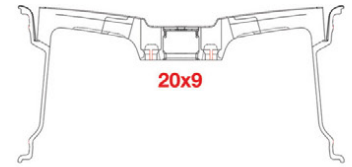

Diamond Engraving

BLACK CHROME LIP

Aluminum Cap

TRUE CONCAVE

20x9