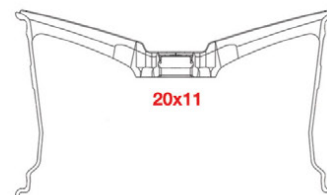

Aluminum Cap

Diamond Engraving

TRUE CONCAVE