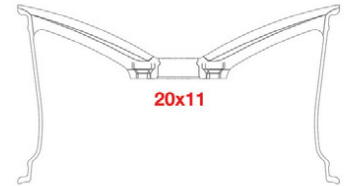

BD11

Antique Matte Bronze

BD11

SIZE

19x8.5 | 19x9.5
20x9 | 20x10 | 20x11
22x9 | 22x10.5
24x9 | 24x10

FINISHES

Gloss Black
Antique Matte Bronze
Gloss Silver

FEATURES

20x11

True **CONCAVE**

The latest trend in the wheel industry is the phenomenon of concavity. With Blaque Diamond's TRUE-CONCAVE line of wheels, we can fit any desired or depth with our BD11, BD12 and BD23 wheels.