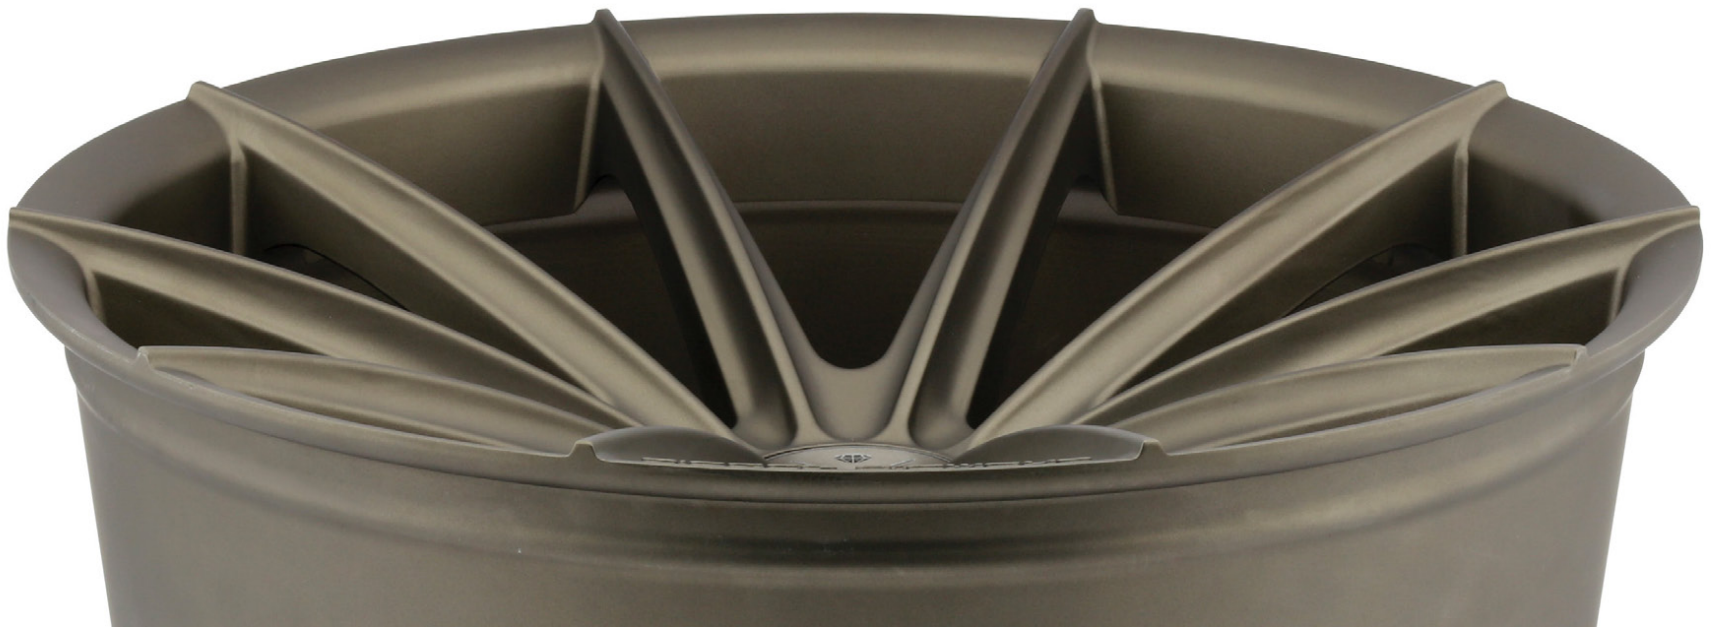

True **CONCAVE**

The latest trend in the wheel industry is the phenomenon of concavity. With Blaque Diamond's TRUE-CONCAVE line of wheels, we can fit any desired or depth with our BD11, BD12 and BD23 wheels.

The introduction of the BD11 adds a wheel with smooth and curving edges to the TRU-CONCAVE lineup. The BD11 is our most versatile wheel ranging from 8.5, 9, 9.5, 10, 10.5 and 11 inches of depth in a plethora of sizes from 19, 20, 22 and 24 inches.