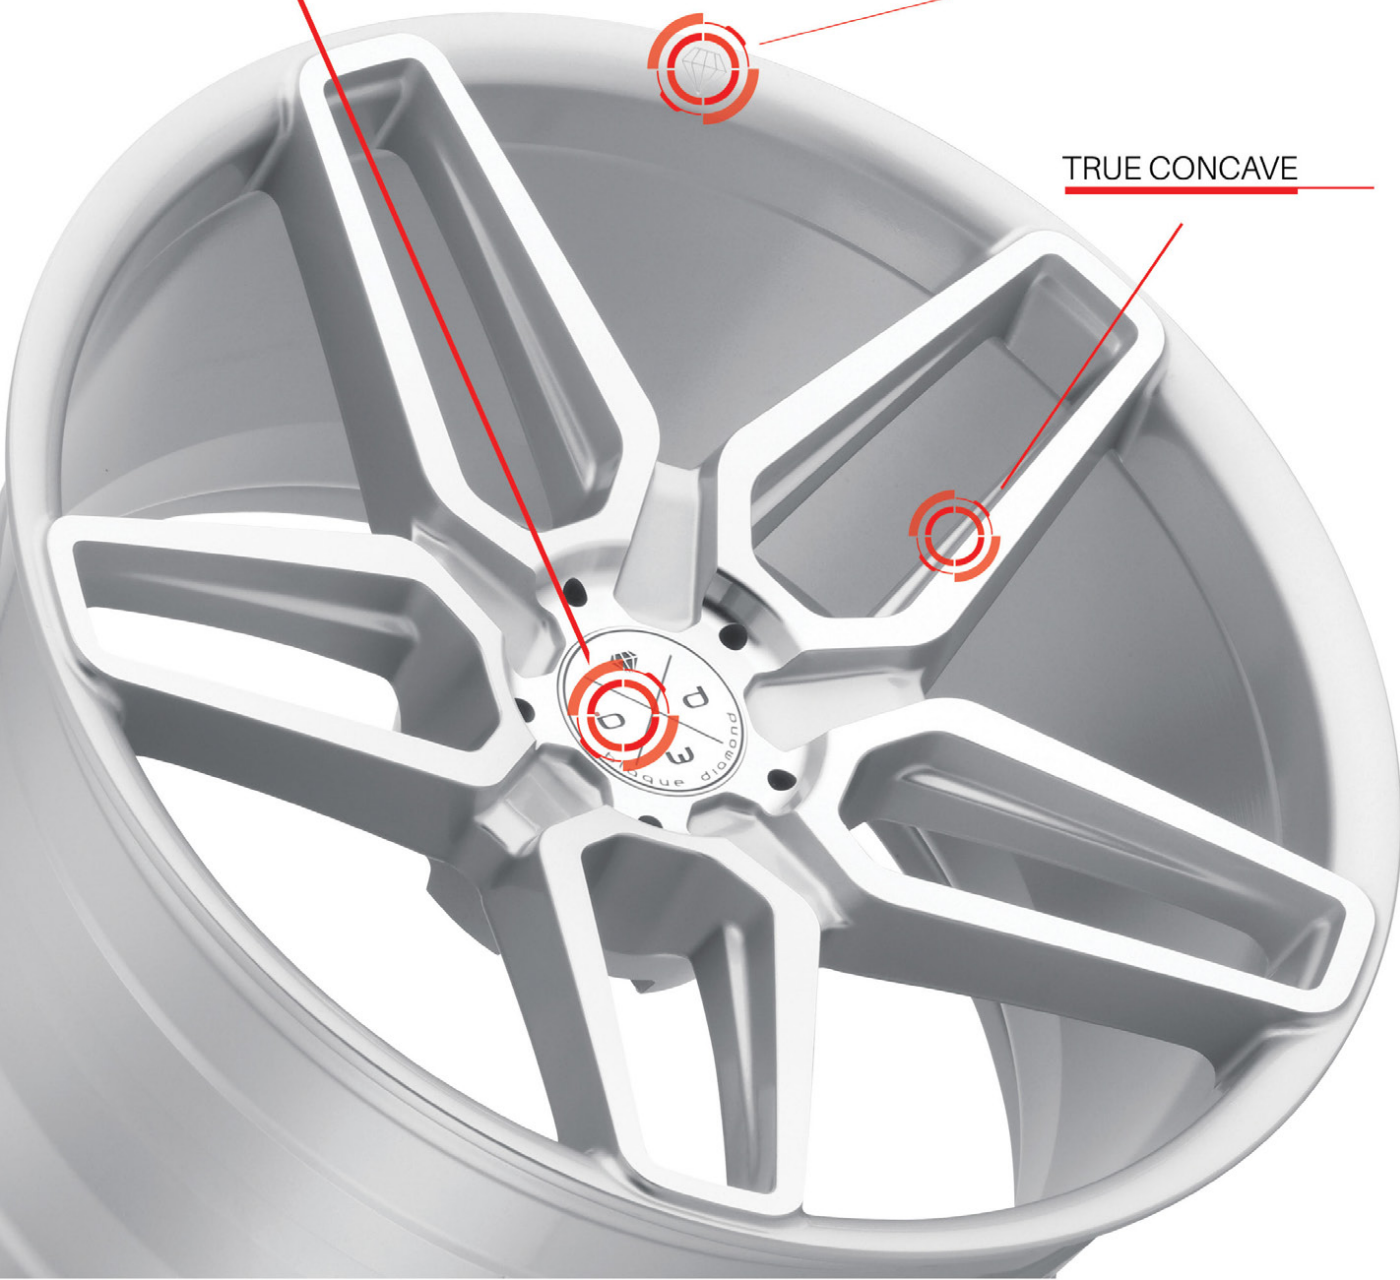

Aluminum Cap

Diamond Engraving

TRUE CONCAVE