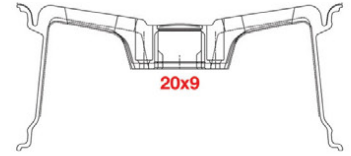

PRECISION

Aluminum Cap

TRUE CONCAVE