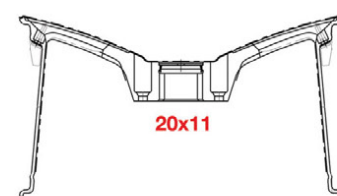

Two Tone Black

Silver w/ Brushed Face

Aluminum Cap

TRUE CONCAVE

BRUSHED FINISH

Diamond Engraving

True **CONCAVE**

Blaque Diamond has always offered some of the most unique and trendsetting designs on the market, but the addition of the BD-77 to our 2018 wheel line up may be our most influential move yet! The deep concave and elegant oval-shaped windows look like nothing we have ever produced before and these wheels are sure to turn heads wherever you go. The BD-77 is offered in 5 lug and 6 lug patterns to give any car, truck, or SUV that Blaque Diamond touch. With a maximum width of 11", we have engineered the BD-77 to fit a wide range of vehicles and accommodate fitments with larger brake calipers while still maintaining our superior concave aesthetic.