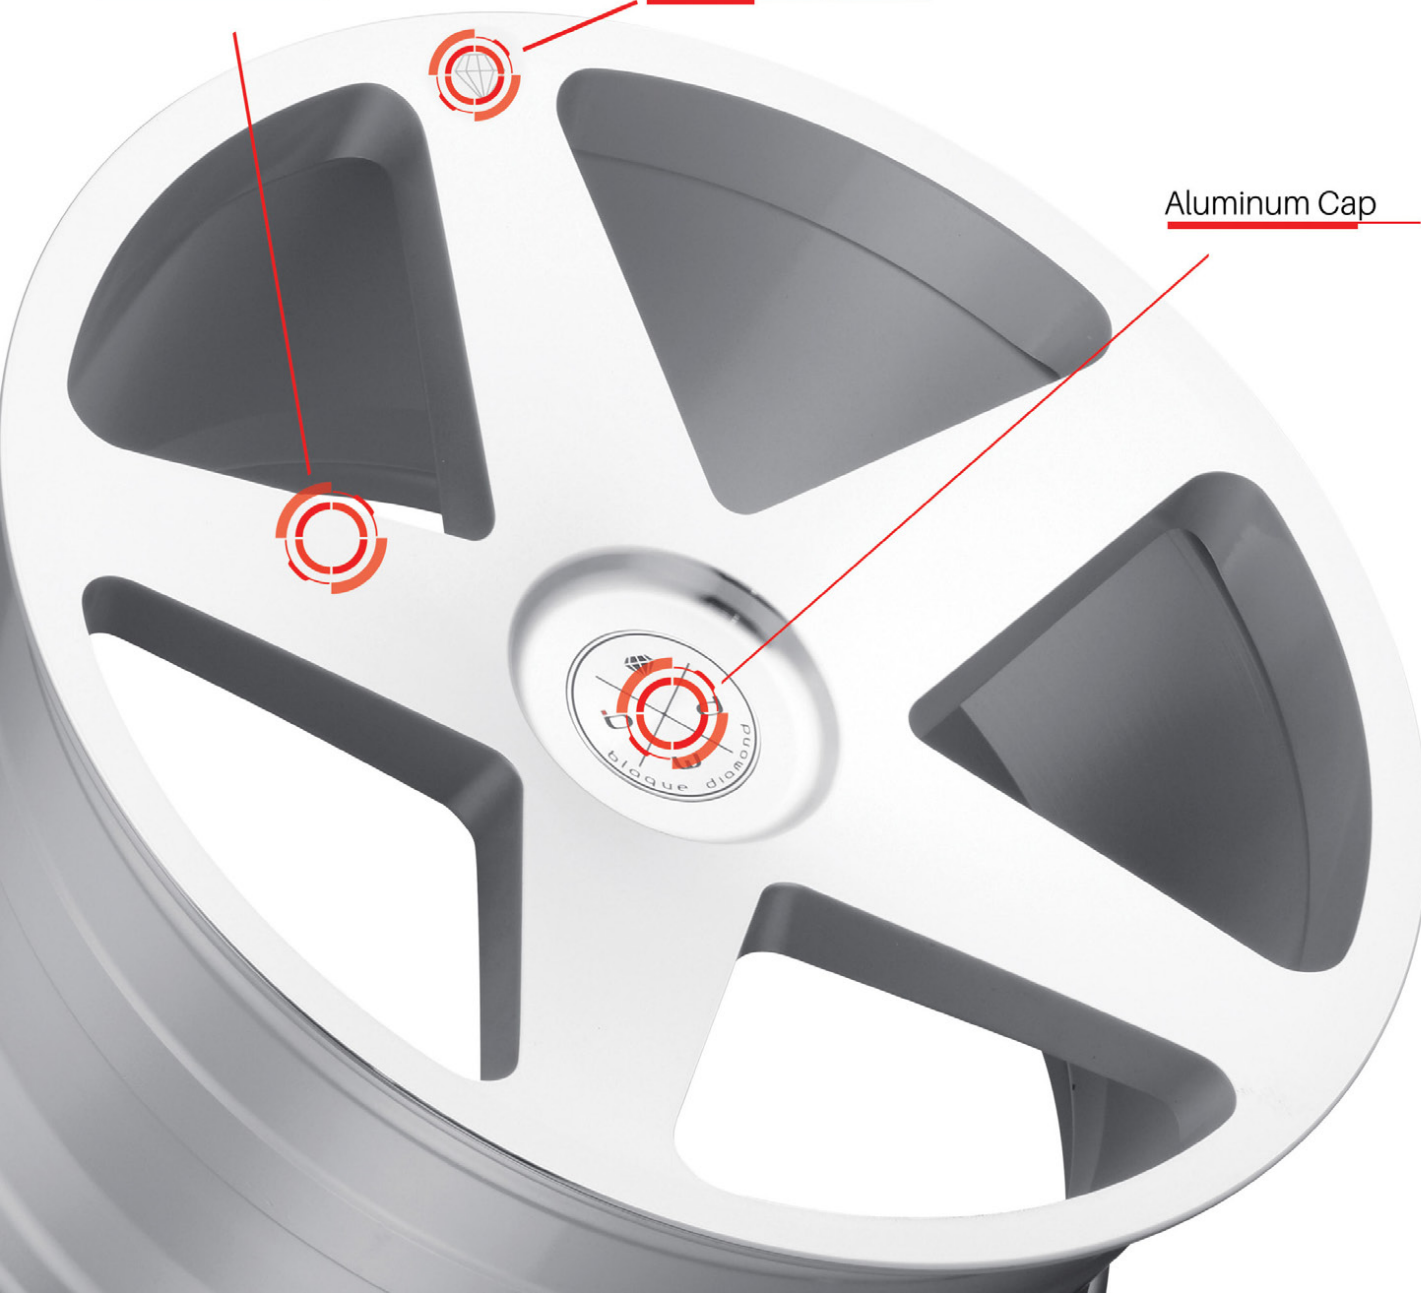

DEEP Concave Profile, Aggressive Fitment,
Aluminum Center Cap

Gloss Black

Silver w/ Machined Face

TRUE CONCAVE

Diamond Engraving

Aluminum Cap

True **CONCAVE**

With a classic 5-spoke design and the addition of 6-lug fitments, the BD-15 is one of our most versatile wheels yet! The sleek face and lack of a lip give the BD-15 a sensible yet aggressive look, while still achieving our signature eye catching aesthetic. The versatility in both lug patterns and design make the BD-15 perfect for any luxury, muscle, or exotic car, as well as any truck or SUV. Even with a maximum width of 11", we have managed to maintain our superior concavity while accommodating vehicles with larger brake calipers.