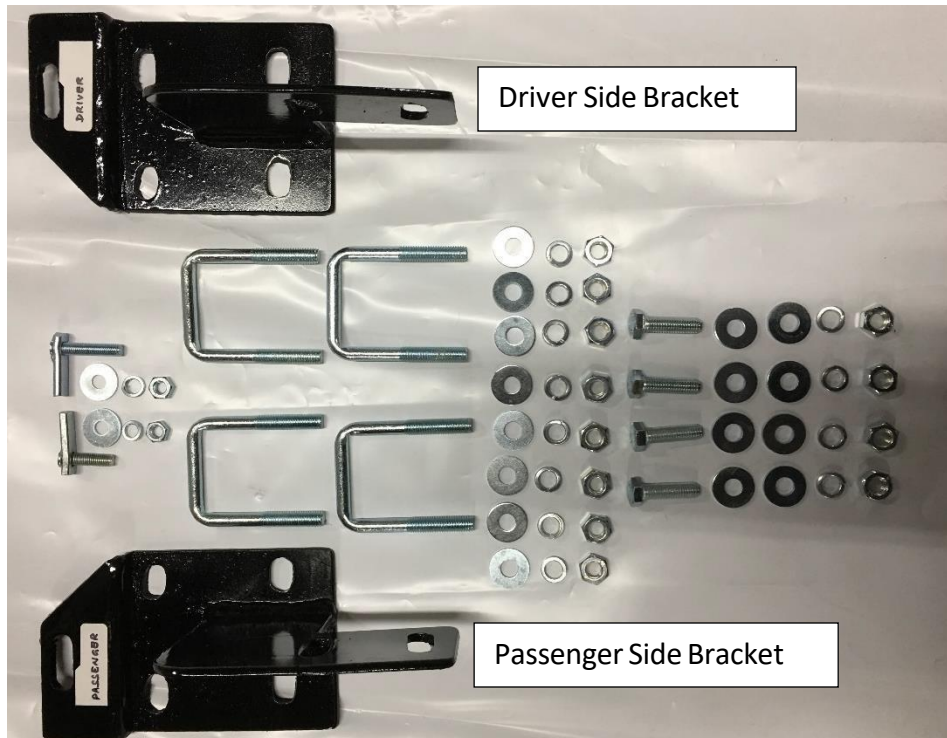

2019-2020 TOYOTA RAV4  
Bull Bar

## Max Beacon Bull Bar | Black

Part Number: MAB-TOB4802B / MAB-TOB4802S

Hardware  
Included:

NO.	NAME	QTY	REMARK	NO.	NAME	QTY	REMARK
①	A Bar	1		⑦	Medium Washer	10	φ12
②	Left Bracket	1		⑧	Hexagon Nut	4	M12
③	Right Bracket	1		⑨	Hexagon Bolt	2	M10x90
④	U Bolt	4		⑩	Spring washer	14	φ10x30x2.5
⑤	Drop pin	2	M12x35	⑪	Hexagon Nut	14	φ10
⑥	Larger Washer	8	φ12x30x3.0				

Picture 2: Driver Side Front A Bar bracket