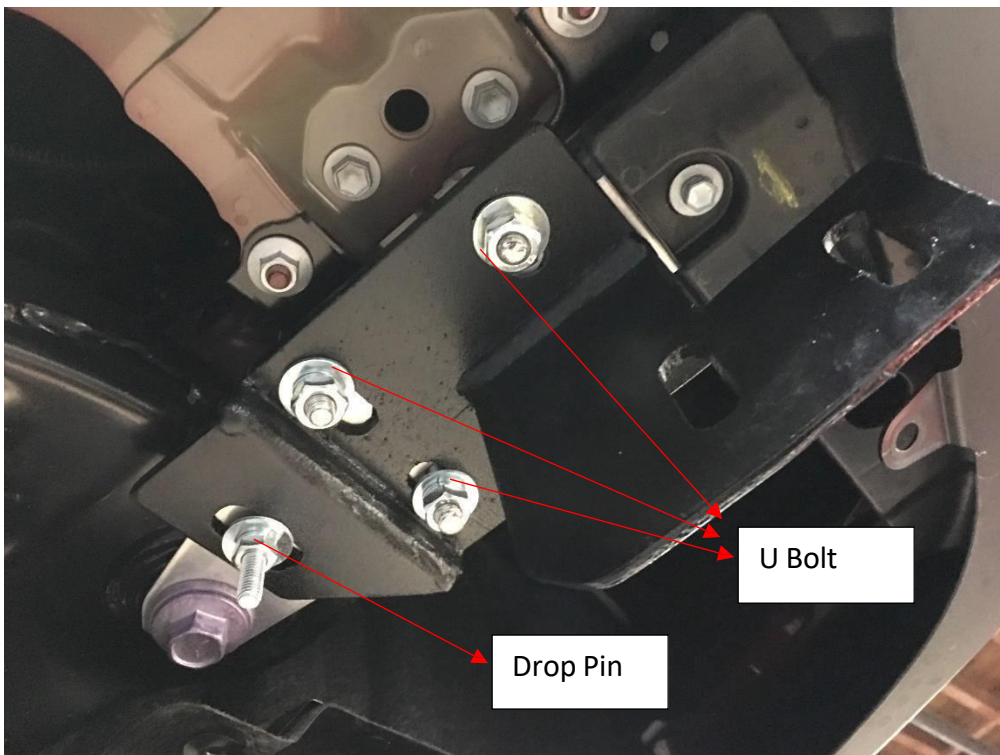

## Max Beacon Bull Bar | Black

Part Number: MAB-TOB4802B / MAB-TOB4802S

Hardware  
Included:

NO.	NAME	QTY	REMARK	NO.	NAME	QTY	REMARK
①	A Bar	1		⑦	Medium Washer	10	φ12
②	Left Bracket	1		⑧	Hexagon Nut	4	M12
③	Right Bracket	1		⑨	Hexagon Bolt	2	M10x90
④	U Bolt	4		⑩	Spring washer	14	φ10x30x2.5
⑤	Drop pin	2	M12x35	⑪	Hexagon Nut	14	φ10
⑥	Larger Washer	8	φ12x30x3.0				

Attention:

- Please read this installation manual before installing this part. Please take necessary precautions to protect your paint!
- You may need to periodically re-tighten all hardware for safety use after installation.
- Installation pictures are only for reference only, there may differences between the pictures and actual parts. This will have no effect on the installation.

## INSTALLATION PICTURE

Disclaimer: Caused due to improper installation initiates some related problem and losses, are beyond our company's quality assurance.

Picture 1: Passenger side Front A Bar Bracket

Picture 2: Driver Side Front A Bar bracket