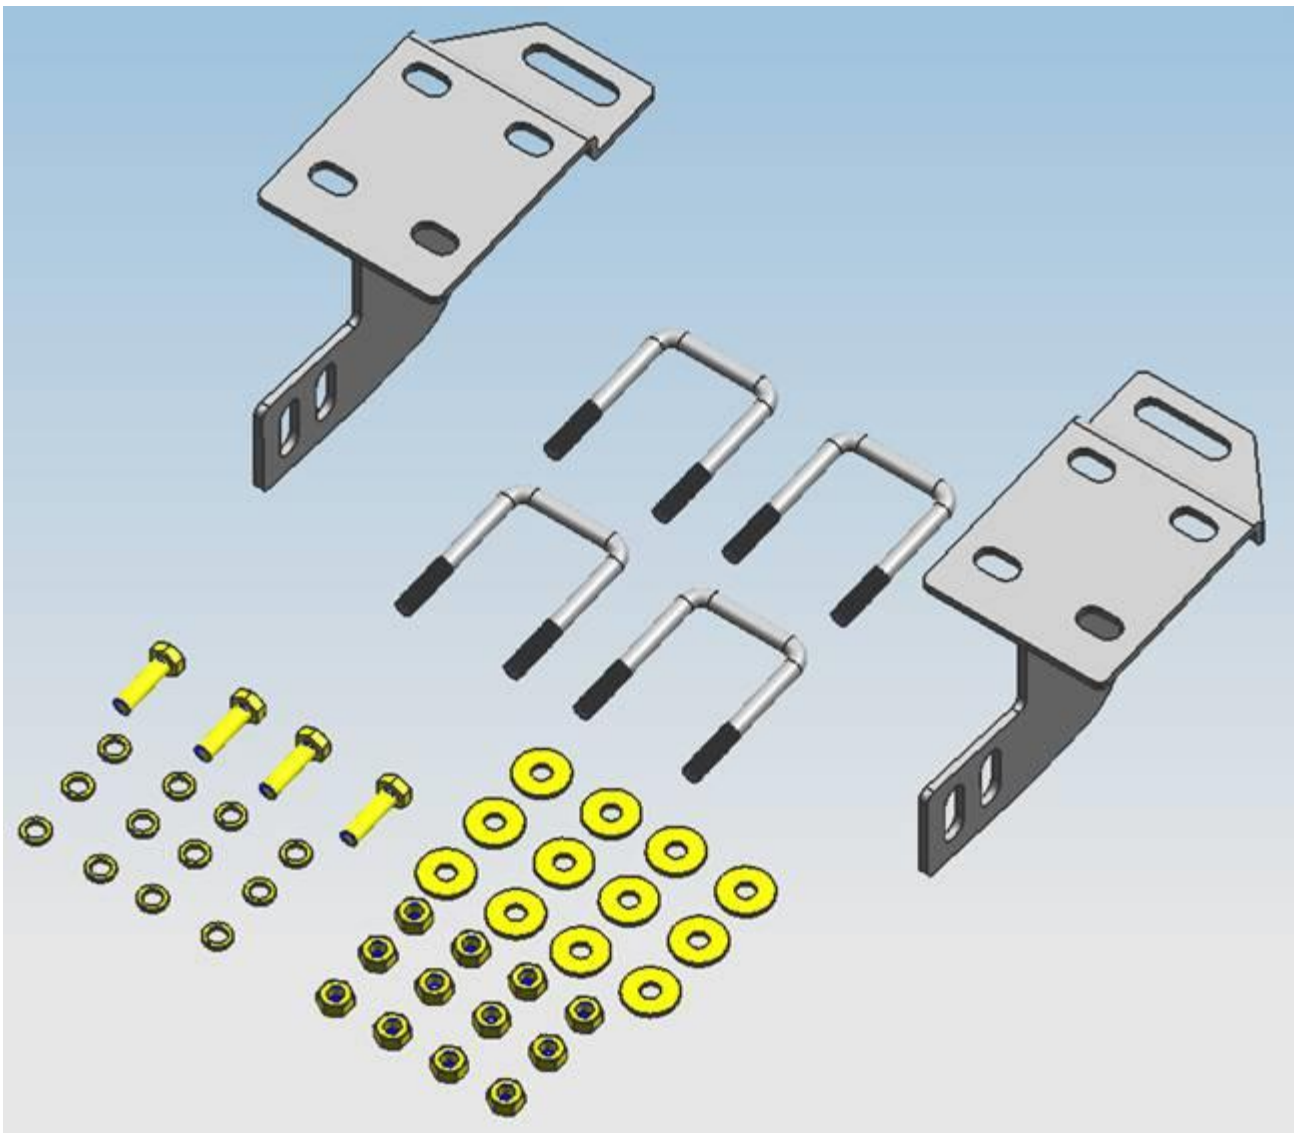

## Max Beacon Bull Bar | Black

Part Number: MAB-TOB4802B / MAB-TOB4802S

Hardware  
Included:

NO.	NAME	QTY	REMARK	NO.	NAME	QTY	REMARK
①	A Bar	1		⑦	Medium Washer	10	φ12
②	Left Bracket	1		⑧	Hexagon Nut	4	M12
③	Right Bracket	1		⑨	Hexagon Bolt	2	M10x90
④	U Bolt	4		⑩	Spring washer	14	φ10x30x2.5
⑤	Drop pin	2	M12x35	⑪	Hexagon Nut	14	φ10
⑥	Larger Washer	8	φ12x30x3.0				

Attention:

- Please read this installation manual before installing this part. Please take necessary precautions to protect your paint!
- You may need to periodically re-tighten all hardware for safety use after installation.
- Installation pictures are only for reference only, there may differences between the pictures and actual parts. This will have no effect on the installation.

## INSTALLATION PICTURE

Disclaimer: Caused due to improper installation initiates some related problem and losses, are beyond our company's quality assurance.

Picture 1: Passenger side Front A Bar Bracket

Picture 2: Driver Side Front A Bar bracket