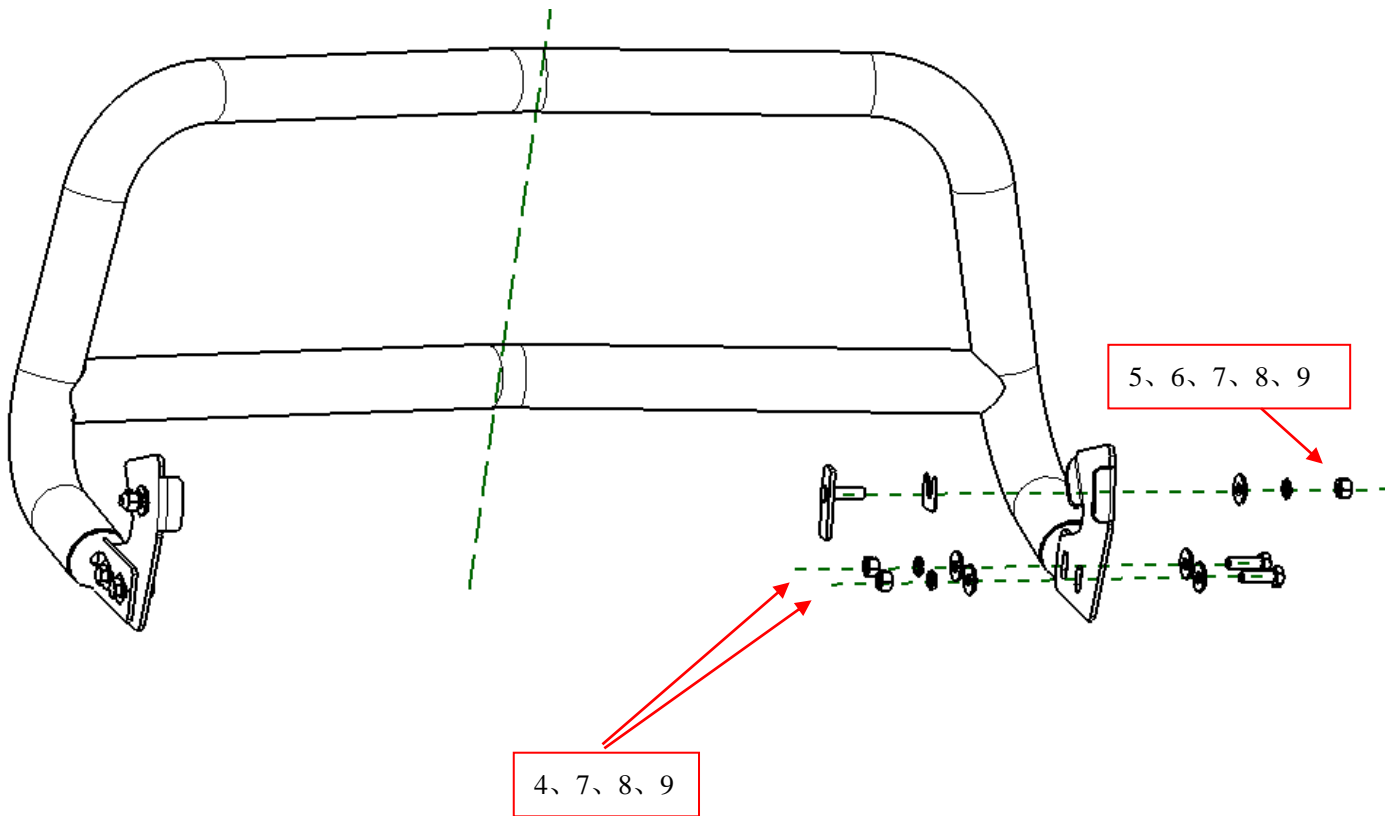

INSTALLATION INSTRUCTION

ITEM NO.: S01

DESCRIPTION: 2014-2017 SUBARU FORESTER ABAR / NUDGE BAR MOUNTING KIT

Attention:

- Please read this installation menu before installing this part. Protect your car properly in case there is any scratch might have.
- You may need to periodically to re-tighten all hardware for safety use after installation.
- Installation pictures are only for your reference, there might be some differences between pictures and real parts but no affect for your fitting.

PART LIST

NO.	NAME	QTY	REMARK	NO.	NAME	QTY	REMARK
1	Bull Bar	1		6	Plastic Fixture	2	Φ12
2	Left Bracket	1		7	Spring Washer	6	φ12
3	Right Bracket	1		8	Hexagon Nut	6	M12
4	Hexagon Bolt	4	M12x35	9	Large Washer	10	φ12x30x3.0
5	T Bolt	2					

INSTALLATION PICTURE

Disclaimer: Caused due to improper installation initiates or some related problem and losses, are beyond our company's quality assurance