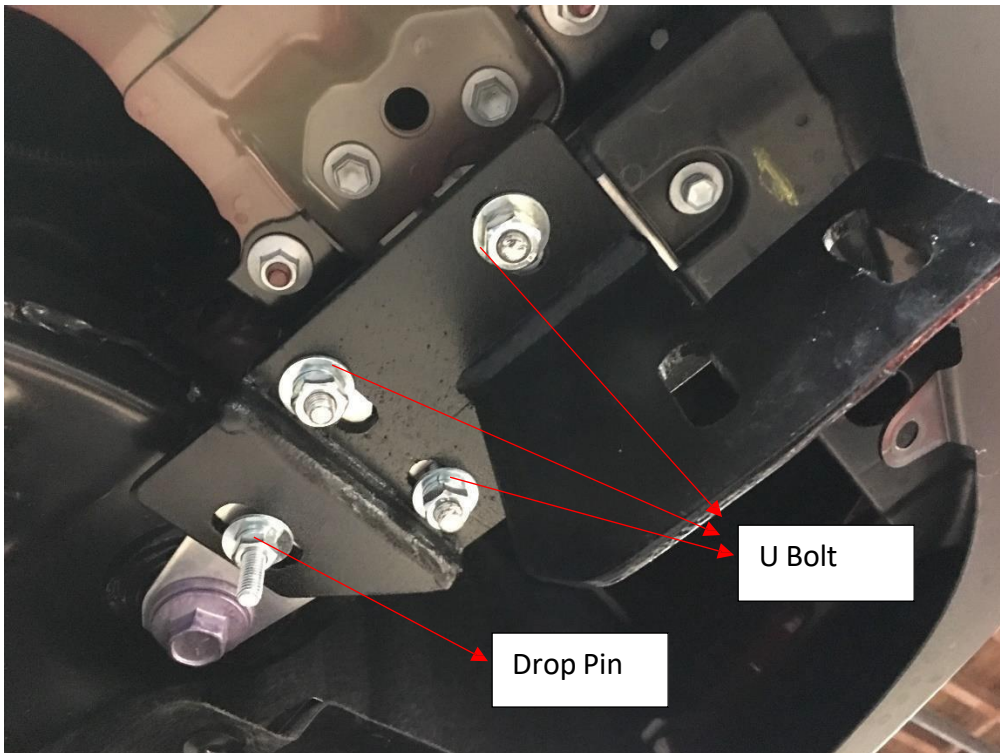

2019-2020 TOYOTA RAV4
Bull Bar

Beacon Bull Bar | Black

Part Number: BE-B4802B / BE-B4802S

Hardware
Included:

NO.	NAME	QTY	REMARK	NO.	NAME	QTY	REMARK
①	A Bar	1		⑦	Medium Washer	10	φ12
②	Left Bracket	1		⑧	Hexagon Nut	4	M12
③	Right Bracket	1		⑨	Hexagon Bolt	2	M10x90
④	U Bolt	4		⑩	Spring washer	14	φ10x30x2.5
⑤	Drop pin	2	M12x35	⑪	Hexagon Nut	14	φ10
⑥	Larger Washer	8	φ12x30x3.0				

Attention:

- Please read this installation manual before installing this part. Please take necessary precautions to protect your paint!
- You may need to periodically re-tighten all hardware for safety use after installation.
- Installation pictures are only for reference only, there may differences between the pictures and actual parts. This will have no effect on the installation.

INSTALLATION PICTURE

Disclaimer: Caused due to improper installation initiates some related problem and losses, are beyond our company's quality assurance.

Picture 1: Passenger side Front A Bar Bracket

Picture 2: Driver Side Front A Bar bracket