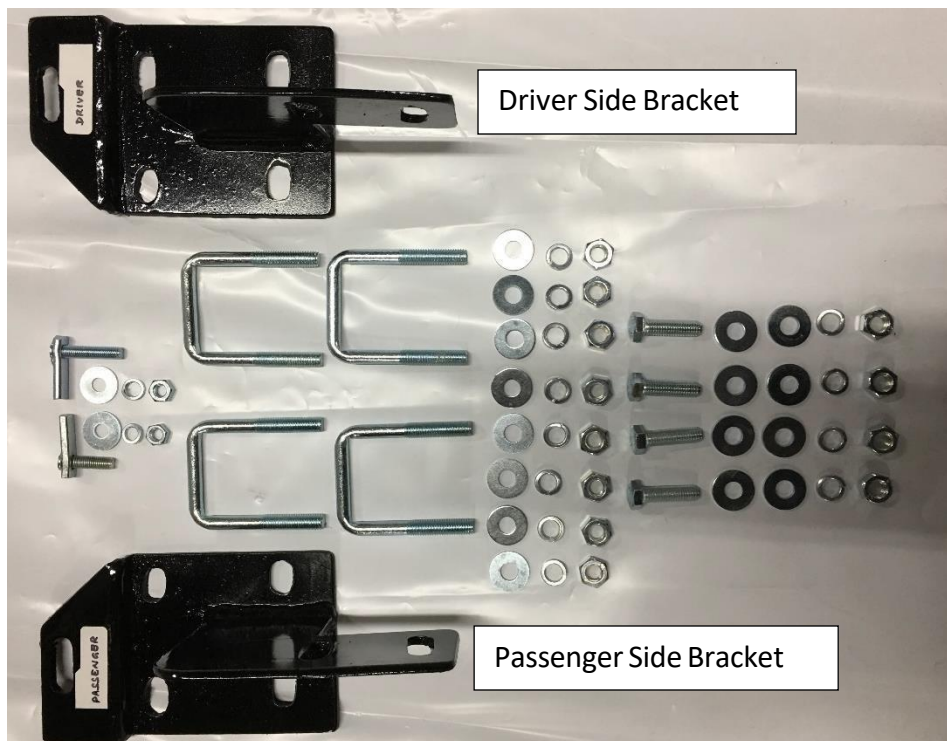

2019-2020 TOYOTA RAV4
Bull Bar

Beacon Bull Bar | Black

Part Number: BE-B4802B / BE-B4802S

Hardware
Included:

NO.	NAME	QTY	REMARK	NO.	NAME	QTY	REMARK
①	A Bar	1		⑦	Medium Washer	10	φ12
②	Left Bracket	1		⑧	Hexagon Nut	4	M12
③	Right Bracket	1		⑨	Hexagon Bolt	2	M10x90
④	U Bolt	4		⑩	Spring washer	14	φ10x30x2.5
⑤	Drop pin	2	M12x35	⑪	Hexagon Nut	14	φ10
⑥	Larger Washer	8	φ12x30x3.0				

Attention:

- Please read this installation manual before installing this part. Please take necessary precautions to protect your paint!
- You may need to periodically re-tighten all hardware for safety use after installation.
- Installation pictures are only for reference only, there may differences between the pictures and actual parts. This will have no effect on the installation.

INSTALLATION PICTURE

Disclaimer: Caused due to improper installation initiates some related problem and losses, are beyond our company's quality assurance.

Picture 1: Passenger side Front A Bar Bracket

Picture 2: Driver Side Front A Bar bracket