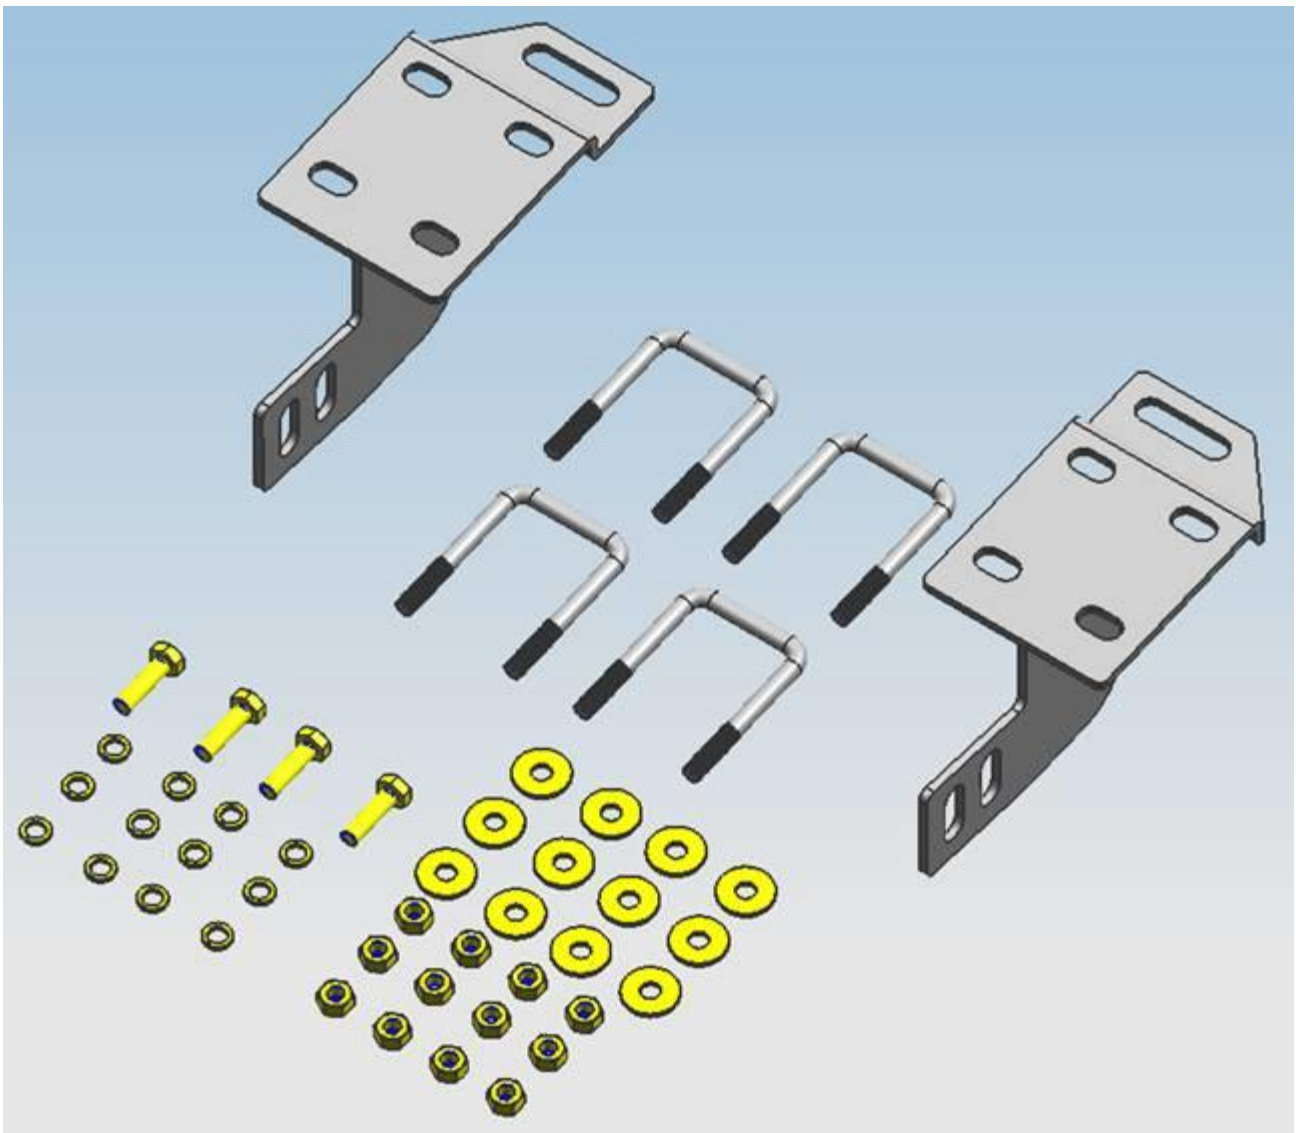

2019-2020 TOYOTA RAV4
Bull Bar

Beacon Bull Bar | Black

Part Number: BE-B4802B / BE-B4802S

Hardware
Included:

NO.	NAME	QTY	REMARK	NO.	NAME	QTY	REMARK
①	A Bar	1		⑦	Medium Washer	10	φ12
②	Left Bracket	1		⑧	Hexagon Nut	4	M12
③	Right Bracket	1		⑨	Hexagon Bolt	2	M10x90
④	U Bolt	4		⑩	Spring washer	14	φ10x30x2.5
⑤	Drop pin	2	M12x35	⑪	Hexagon Nut	14	φ10
⑥	Larger Washer	8	φ12x30x3.0				

Attention:

- Please read this installation manual before installing this part. Please take necessary precautions to protect your paint!
- You may need to periodically re-tighten all hardware for safety use after installation.
- Installation pictures are only for reference only, there may differences between the pictures and actual parts. This will have no effect on the installation.

INSTALLATION PICTURE

Disclaimer: Caused due to improper installation initiates some related problem and losses, are beyond our company's quality assurance.

Picture 1: Passenger side Front A Bar Bracket

Picture 2: Driver Side Front A Bar bracket