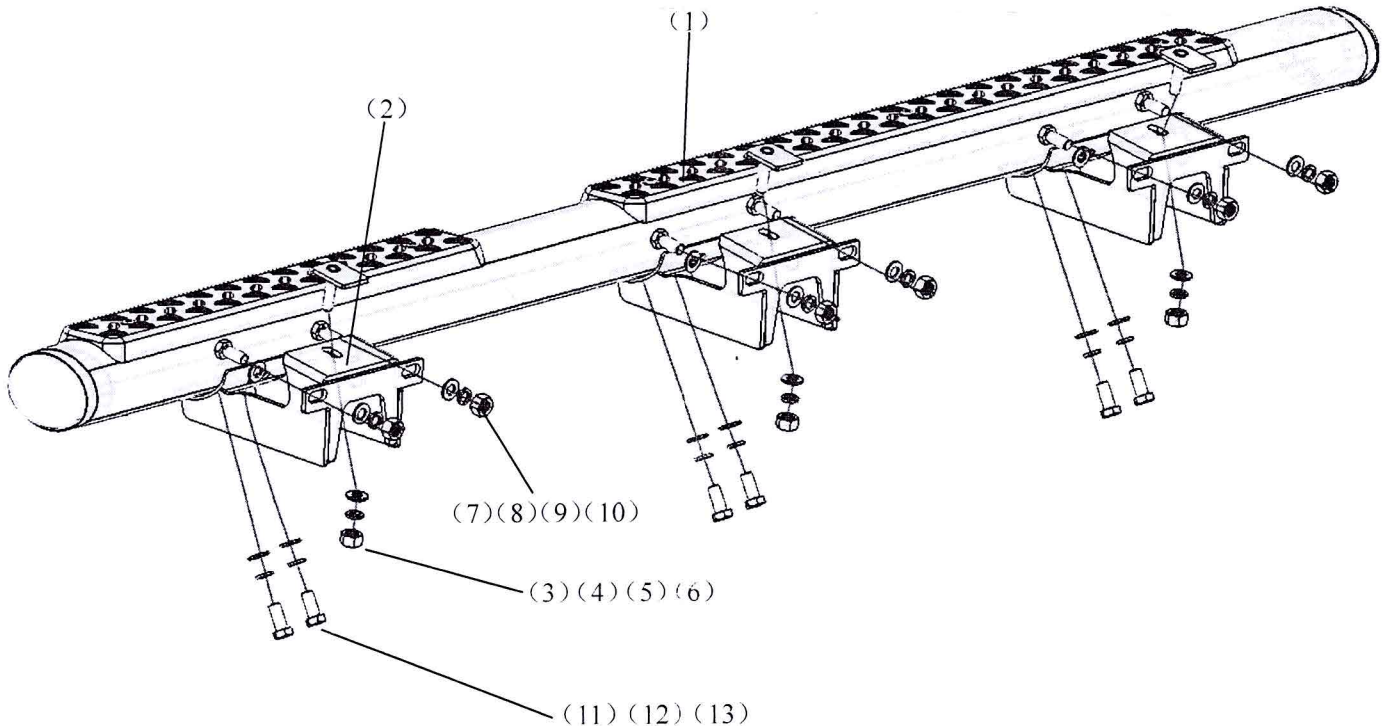

Attention:

- Please read this installation menu before installing this part; Protect your car properly in case there is any scratch might have.
- You may need to periodically to re-tighten all hardware for safety use after installation.
- Installation pictures are only for your reference, there might be some differences between pictures and real parts but no effect for your fitting.

Part List

NO.	NAME	QTY	REMARK	NO.	NAME	QTY	REMARK
(1)	Main body tube	2		(8)	Large washer	24	φ6*20*2.5
(2)	Bracket	6		(9)	Spring washer	12	φ6
(3)	T-bolt	6		(10)	Hexagon nut	12	M6-8.0grade
(4)	Large washer	6	φ8*25*2.0	(11)	Hexagon screws	12	M10*25-8.8grade
(5)	Spring washer	6	φ8	(12)	Large washer	12	φ10*30*2.5
(6)	Hexagon nut	6	M8	(13)	Spring washer	12	φ10
(7)	Hexagon screws	12	M6*30-8.8grade				

INSTALLATION PICTURE

Disclaimer: Caused due to improper installation and use of the related problems and losses, is not in the scope of our company's quality assurance.