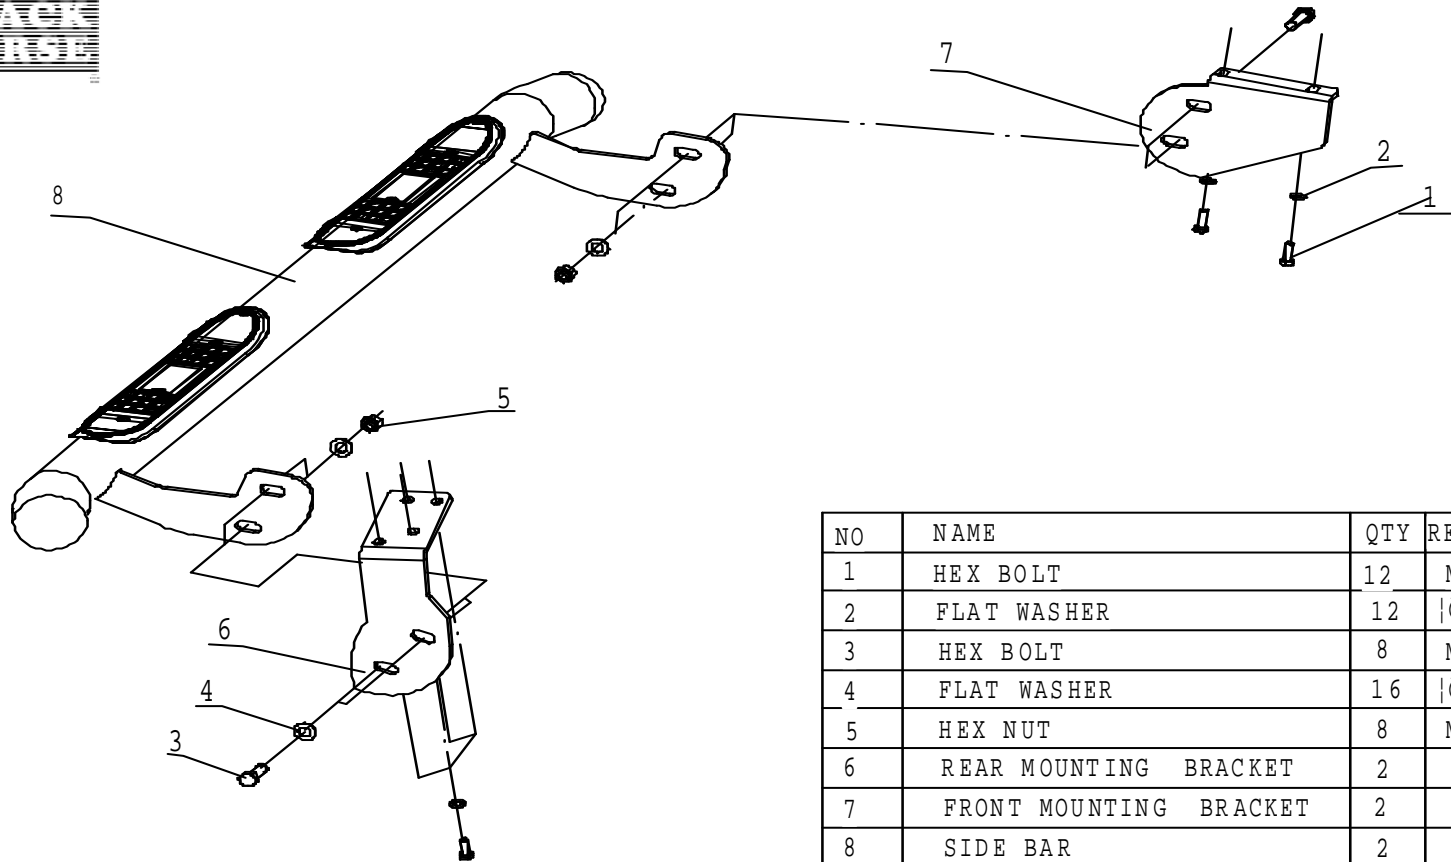

Installation Instructions
Part#:9NE07SS/9NE07A
Side Bar for Nissan Pathfinder 96-04

NO	NAME	QTY	REMARKS
1	HEX BOLT	12	M8*25
2	FLAT WASHER	12	∅8
3	HEX BOLT	8	M12*40
4	FLAT WASHER	16	∅12
5	HEX NUT	8	M12
6	REAR MOUNTING BRACKET	2	
7	FRONT MOUNTING BRACKET	2	
8	SIDE BAR	2	