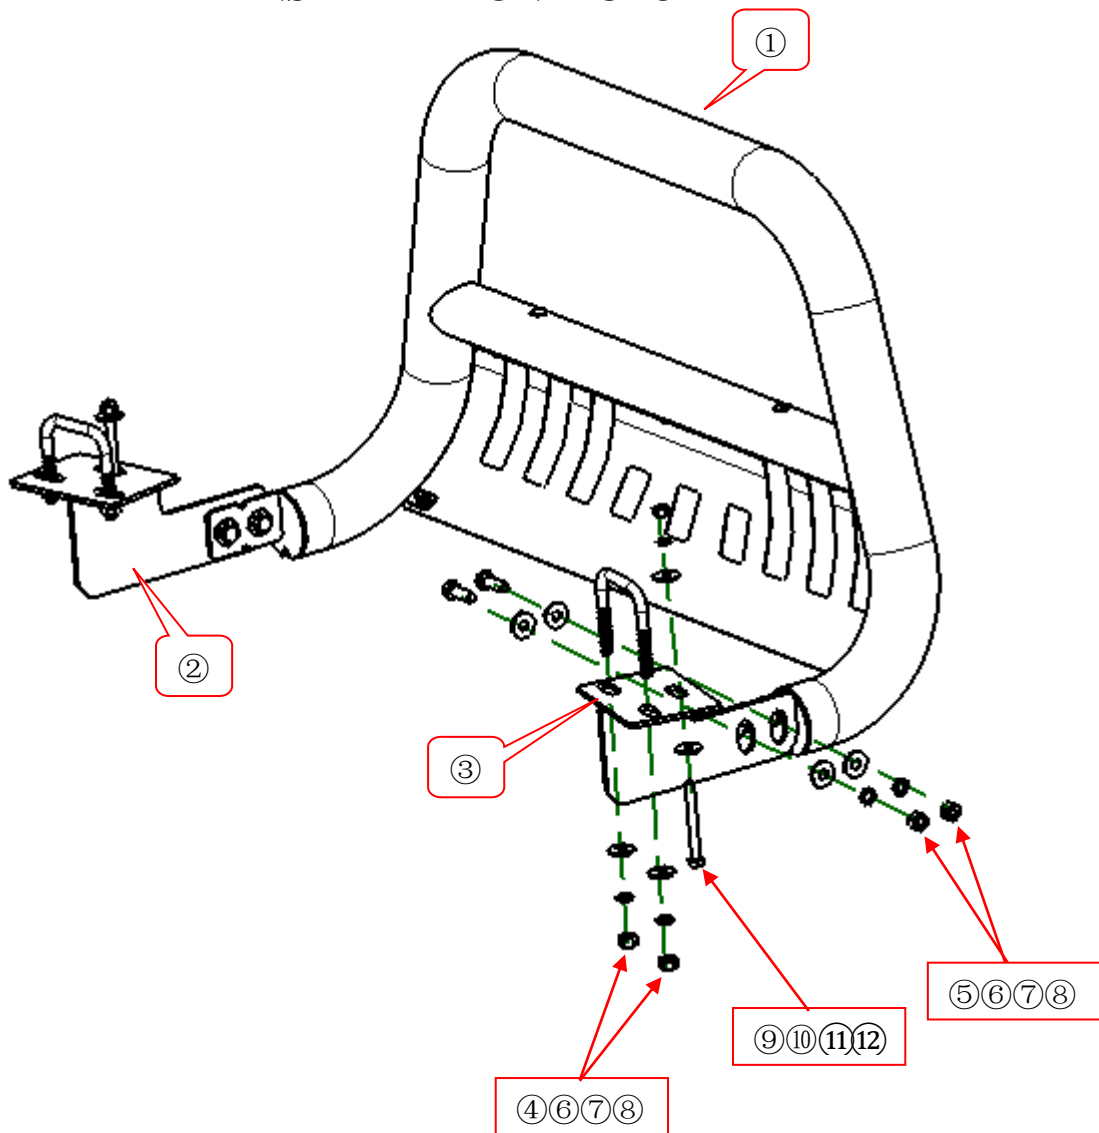

# **INSTALLATION INSTRUCTION**

**Stainless Steel Bull Bar w/ Skid Plate**

**15-16 Ford Transit**

**PART # BBFOTR-SP / BBFOTRA-SP**

**BLACK HORSE  
OFF ROAD**

Attention:

- Please read this installation menu before installing this part. Protect your car properly in case there is any scratch might have.
- You may need to periodically to re-tighten all hardware for safety use after installation.
- Installation pictures are only for your reference, there might be some differences between pictures and real parts but no affect for your fitting.

PART LIST

NO.	NAME	QTY	REMARK	NO.	NAME	QTY	REMARK
①	Bull Bar	1		⑦	Spring Washer	8	φ12
②	Left Bracket	1		⑧	Hexagon Nut	8	M12
③	Right Bracket	1		⑨	Hexagon Bolt	2	M10x90
④	U Bolt	2		⑩	Large Washer	4	φ10x30x2.5
⑤	Hexagon Bolt	4	M12x35	⑪	Spring Washer	2	φ10
⑥	Large Washer	12	φ12x30x3.0	⑫	Hexagon Nut	2	M10

INSTALLATION PICTURE

**Disclaimer:** Caused due to improper installation initiates some related problem and losses, are beyond our company's quality assurance.