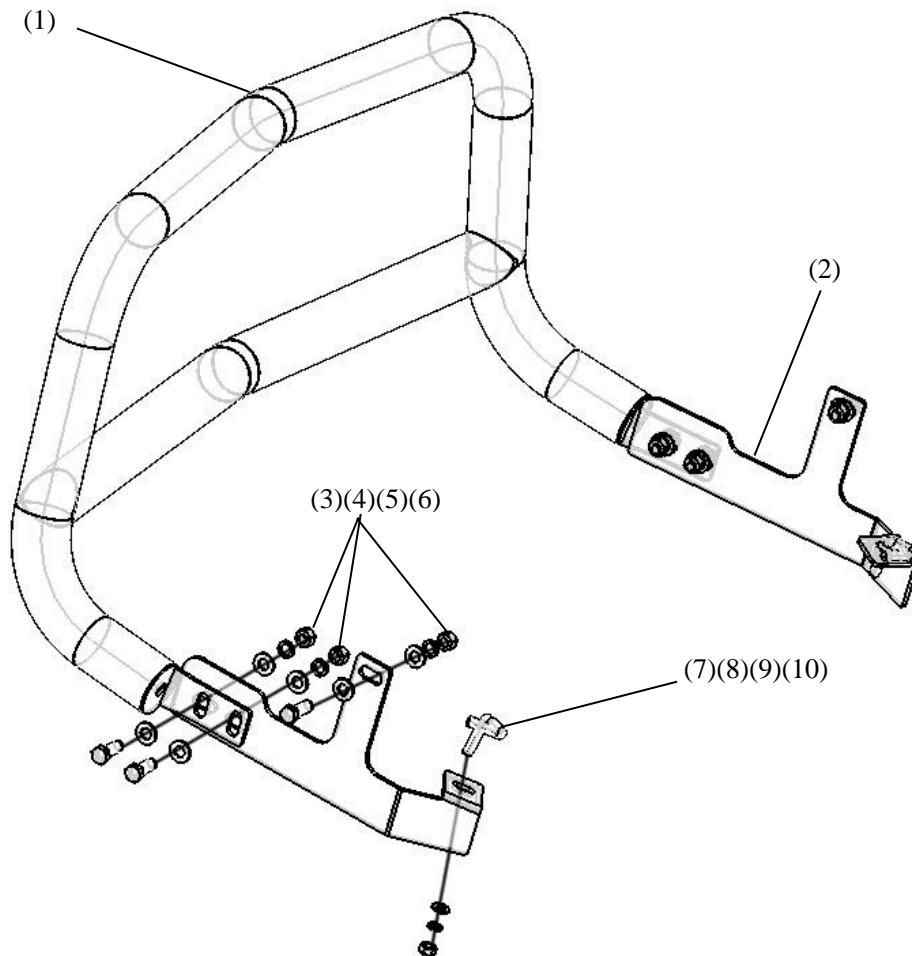

INSTALLATION INSTRUCTION

ITEM NO.: BB110412SS

DESCRIPTION: 2.5" BULL BAR FOR PATHFINDER 2013-2014

Attention:

- Please read this installation menu before installing this part. Protect your car properly in case there is any scratch might happen.
- You may need to periodically to re-tighten all hardware for safety use after installation.
- Installation pictures are only for your reference, there might be some differences between pictures and real parts but no effect for your fitting.

PART LIST

NO.	NAME	QTY	REMARK	NO.	NAME	QTY	REMARK
(1)	Bull Bar	1		(7)	Deformed Nut	2	
(2)	Bracket	2		(8)	Flat Washer	2	φ10*20*2.0
(3)	Hexagon Screw	6	M12*35-8.8 class	(9)	Spring Washer	2	φ10
(4)	Flat Washer	12	φ12*25*2.5	(10)	Hexagon Nut	2	M10-8.0 class
(5)	Spring Washer	6	φ12	(11)	PVC Fixture	2	δ0.7*35*35
(6)	Hexagon Nut	6	M12-8.0 class				

INSTALLATION PICTURES

Disclaimer: Caused due to improper installation initiates some related problem and losses, are beyond our company's quality assurance.