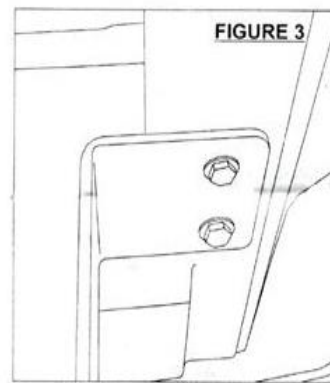

FIGURE 1

DRIVER SIDE/MOUNTING BRACKET

FIGURE 4
MOUNT BUMPER GUARD BRACKETS TO UNDERSIDE OF VEHICLE (SEE FIGURE 2 & 3)

DRIVER SIDE/MOUNTING BRACKET

INSTALLATION INSTRUCTIONS

PART # 8TM30SS/8TM30A

REAR BUMPER GUARD FOR TOYOTA 4-RUNNER 03-08