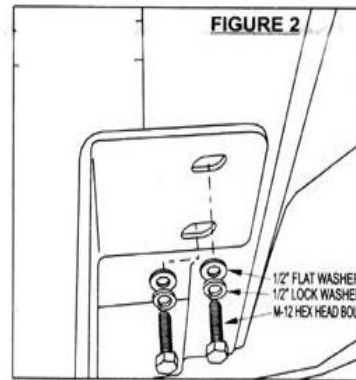

FIGURE 1

DRIVER SIDE/MOUNTING BRACKET

FIGURE 4
MOUNT BUMPER GUARD BRACKETS TO UNDERSIDE OF VEHICLE (SEE FIGURE 2 & 3)

DRIVER SIDE/MOUNTING BRACKET

INSTALLATION INSTRUCTIONS

PART # 8TM30SS/8TM30A

REAR BUMPER GUARD FOR TOYOTA 4-RUNNER 03-08