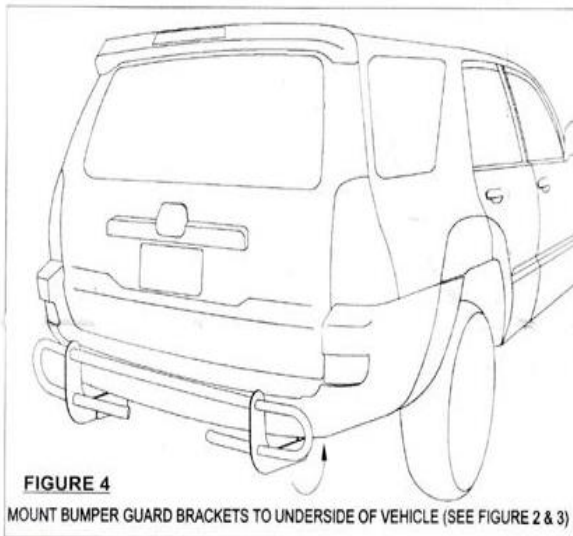

FIGURE 1

DRIVER SIDE/MOUNTING BRACKET

FIGURE 4
MOUNT BUMPER GUARD BRACKETS TO UNDERSIDE OF VEHICLE (SEE FIGURE 2 & 3)

DRIVER SIDE/MOUNTING BRACKET

INSTALLATION INSTRUCTIONS

PART # 8TM30SS/8TM30A

REAR BUMPER GUARD FOR TOYOTA 4-RUNNER 03-08