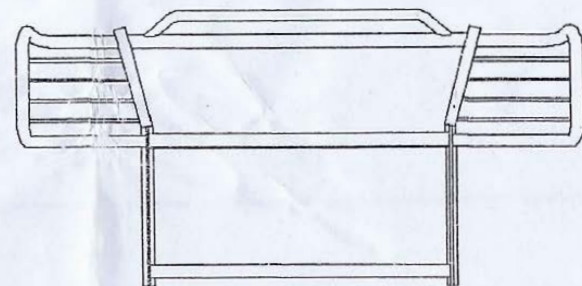

Name: Grille Guard
 Item No: 17GT25MA

Parts list:

	Mount Bracket 2-latera symetry
	support bracket 2-later symetr
	M10x25 bolt 6
	M10 nylocknu: 8
	M10 flatwasher 16
	M12X35 bolt 2
	M12 "T" Bolt 2
	M12 flat wash: 8
	M12 lock washer 4
	12 nut 4
	M10X30 bolt 4
	M10 lock waal 4
	M10 nut 4