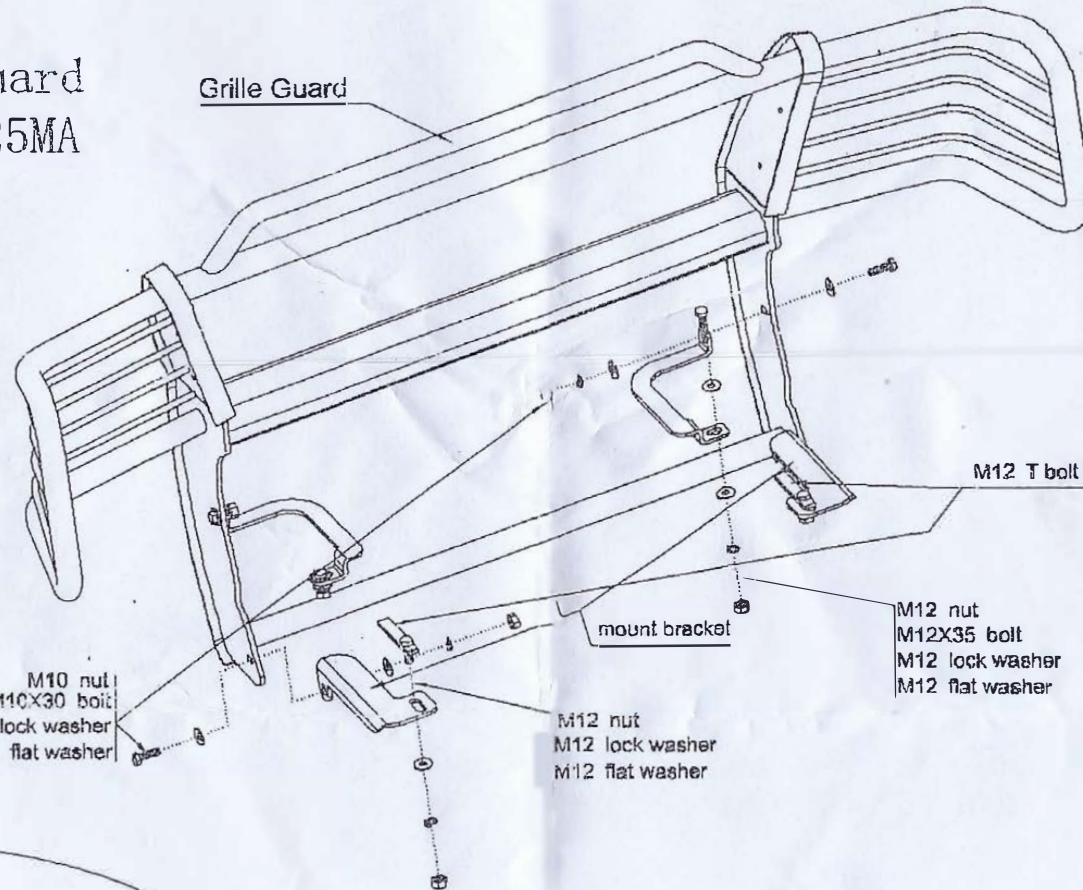

Name: Grille Guard
 Item No: 17GT25MA

Parts list:

	Mount Bracket 2-latera symetry
	support bracket 2-later symetr
	M10x25 bolt 6
	M10 nylocknu: 8
	M10 flatwasher 16
	M12X35 bolt 2
	M12 "T" Bolt 2
	M12 flat wash: 8
	M12 lock washer 4
	12 nut 4
	M10X30 bolt 4
	M10 lock waal 4
	M10 nut 4