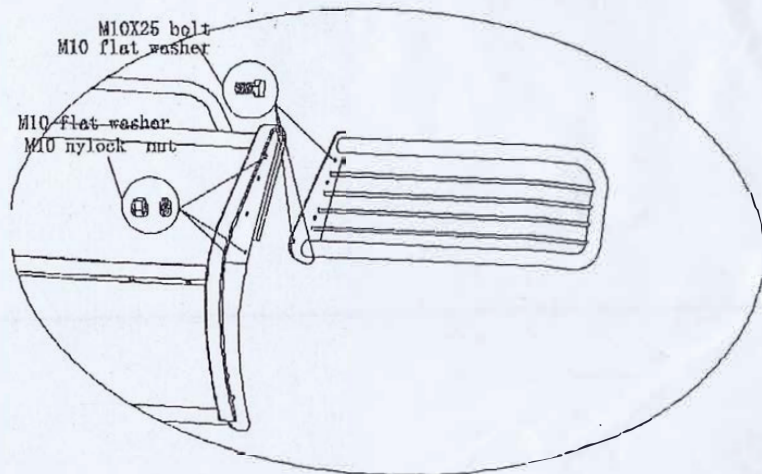

Name: Grille Guard
 Item No: 17GT25MA

Parts list:

	Mount Bracket 2-latera symetry
	support bracket 2-later symetr
	M10x25 bolt 6
	M10 nylocknu: 8
	M10 flatwasher 16
	M12X35 bolt 2
	M12 "T" Bolt 2
	M12 flat wash: 8
	M12 lock washer 4
	12 nut 4
	M10X30 bolt 4
	M10 lock waal 4
	M10 nut 4