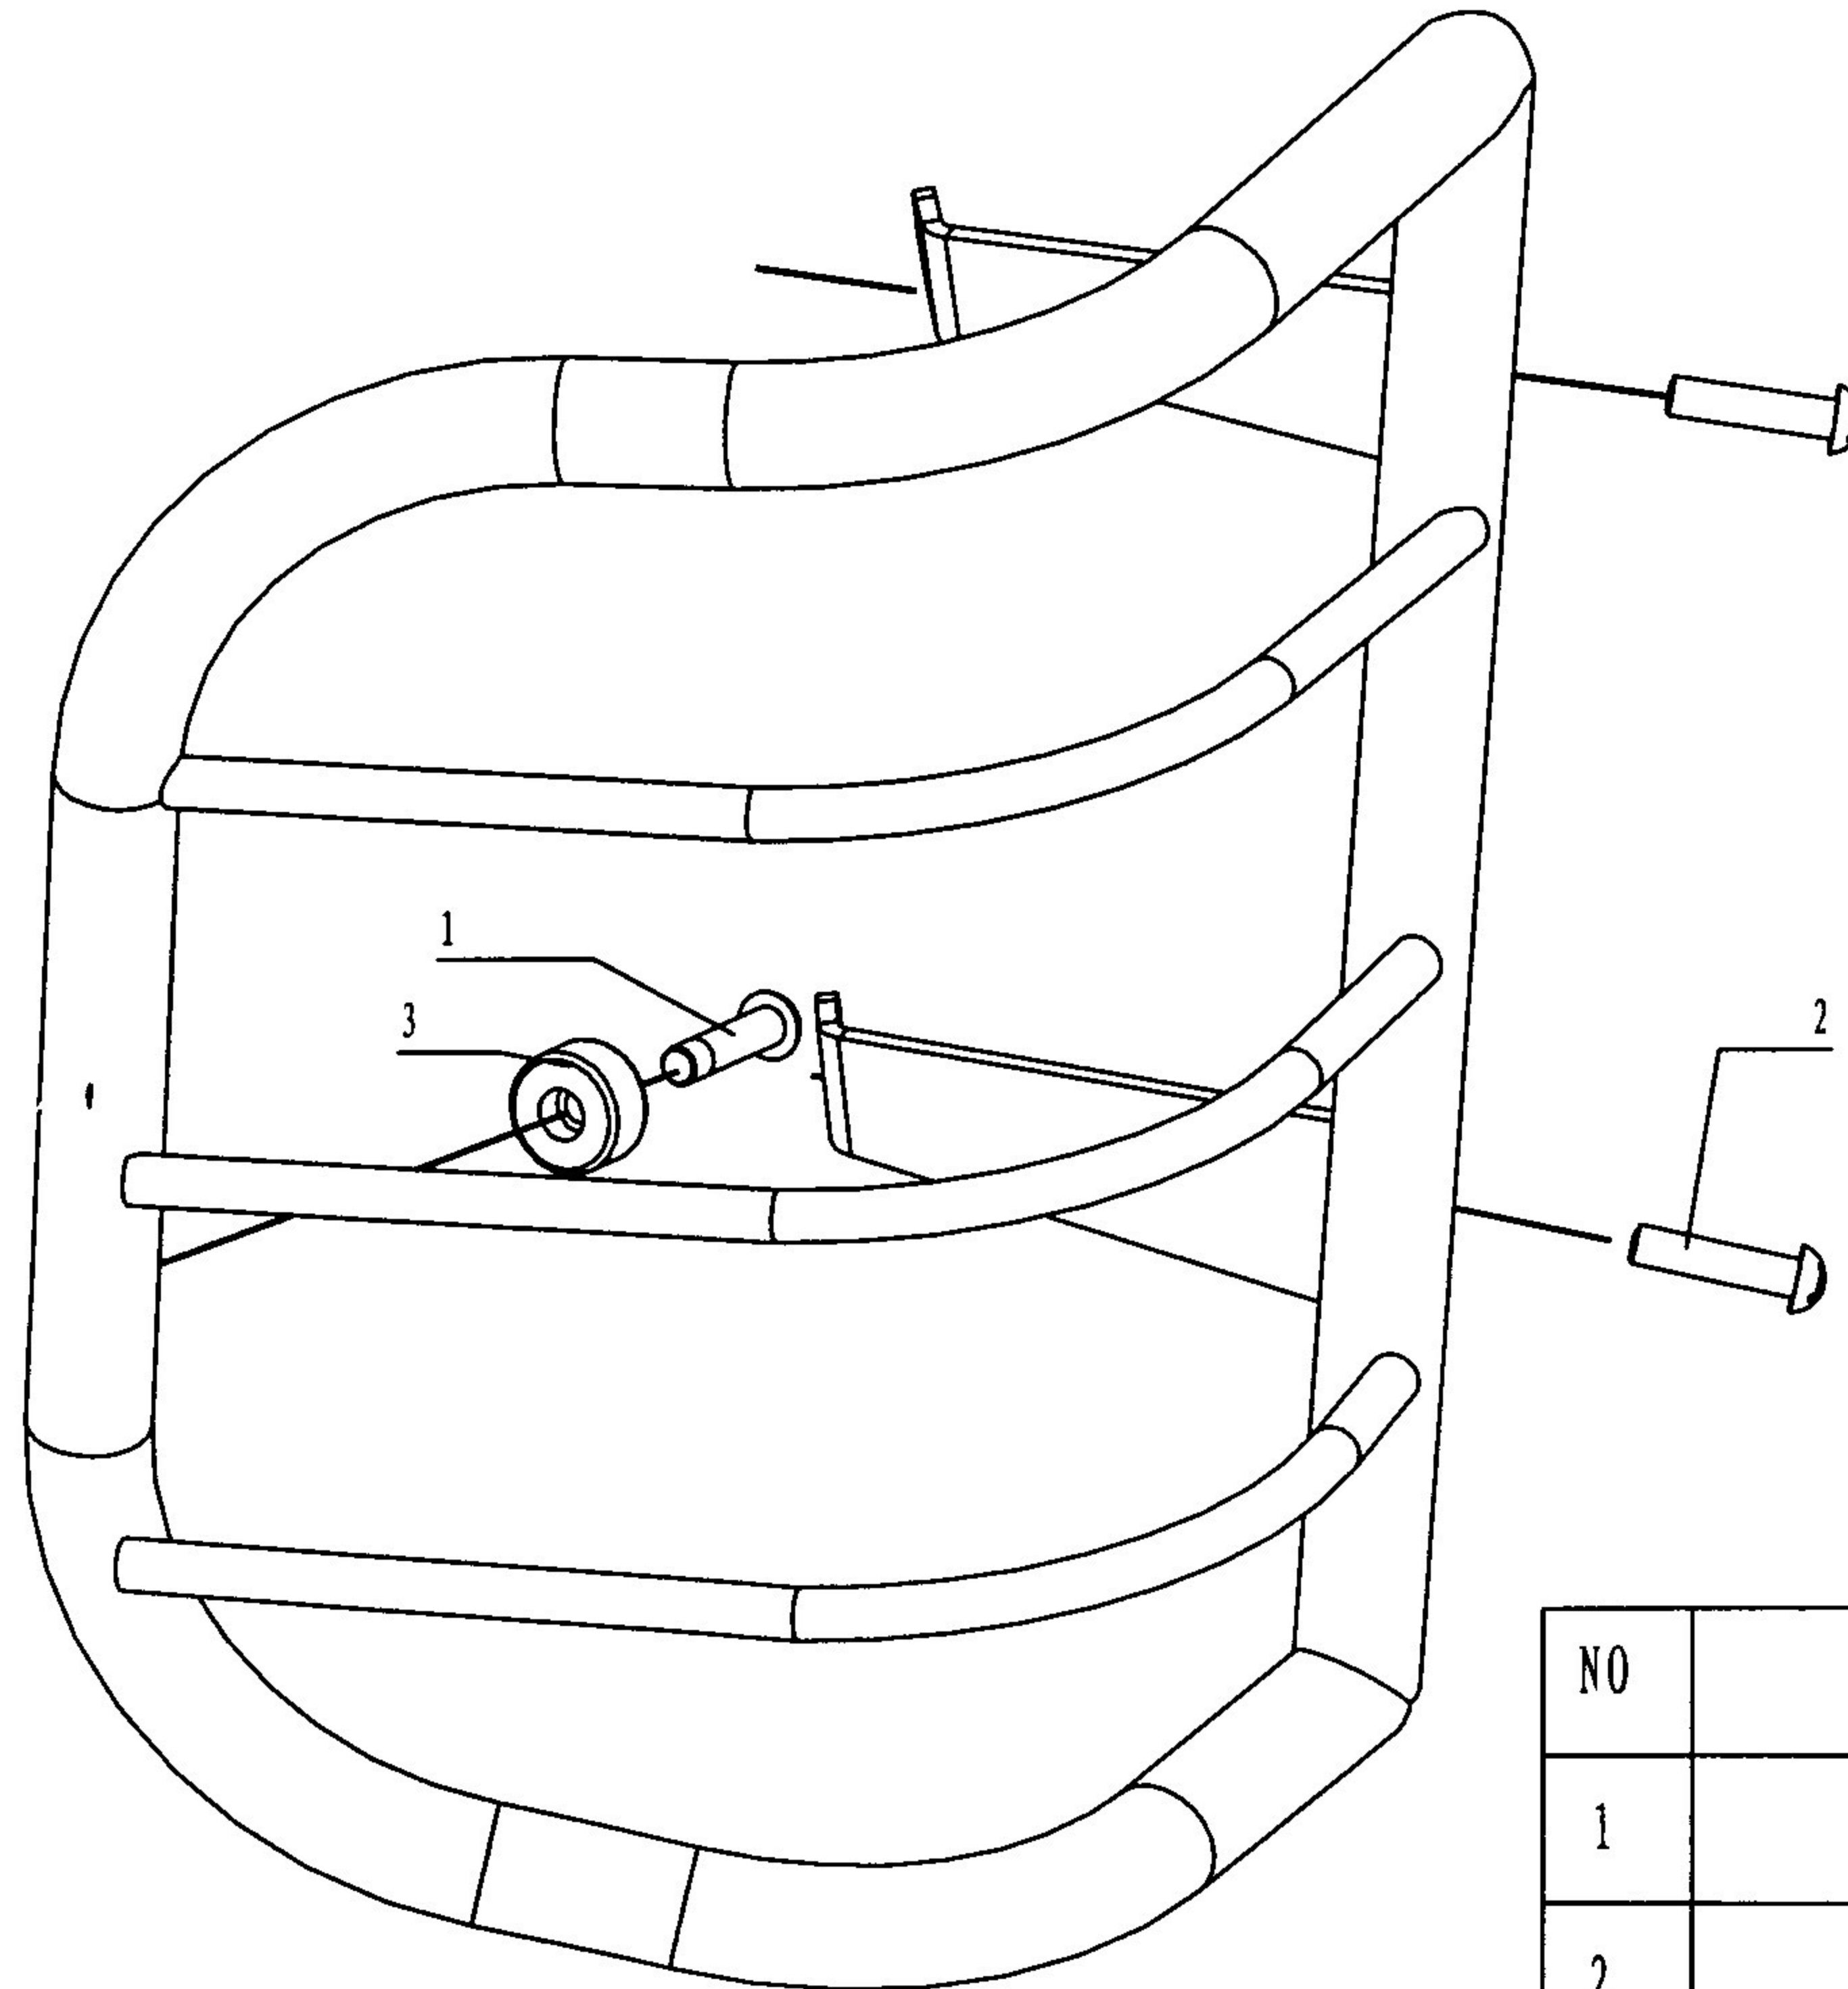

# INSTALLATION INSTRUCTIONS

PART#: 7NE15SS/7NE15A

TAIL LIGHT GUARD FOR NISSAN PATHFINDER 96-04

NO	NAME	QTY	REMARKS
1	SEIF-THREADING SCREW	2	M4*20
2	SEIF-THREADING SCREW	4	M6*25
3	RUBBER PLATE	2	
4	HEX NUT	4	M4