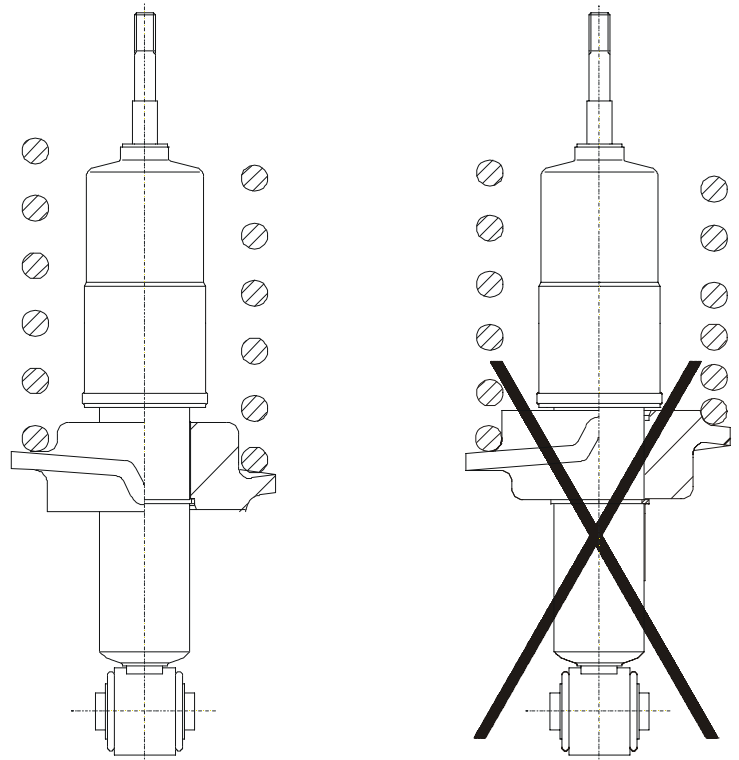

# E4-WM5-Y173A00 MOUNTING INSTRUCTIONS

fig. 1

**When fitting the spring plate  
( 1 ) care must be taken to  
ensure that the circlip ( 2 )  
is seated correctly!**

Beispiel: Sprengring unten  
Example: circlip in lower position

fig. 2

**Install spring plate in correct direction!  
Improper installation will cause incorrect ride  
height and damage the shock absorber!**

# E4-WM5-Y173A00 MOUNTING INSTRUCTIONS

fig. 3

Carefully check that the spring will not become loose at fully extended shock absorber length ( max. lowering)!

fig. 4

The spring must not be fully compressed when the shock absorber is fully compressed ( upper groove)!