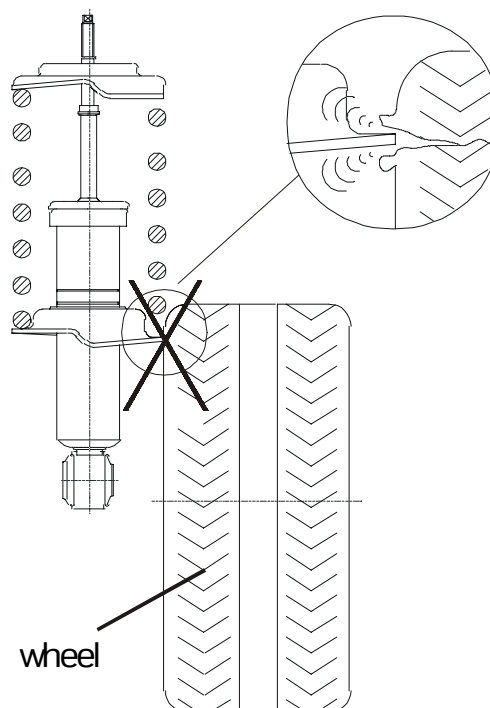

# E4-WM5-Y173A00 MOUNTING INSTRUCTIONS

fig. 1

**When fitting the spring plate  
( 1 ) care must be taken to  
ensure that the circlip ( 2 )  
is seated correctly!**

Beispiel: Sprengring unten  
Example: circlip in lower position

fig. 2

**Install spring plate in correct direction!  
Improper installation will cause incorrect ride  
height and damage the shock absorber!**

# E4-WM5-Y173A00 MOUNTING INSTRUCTIONS

fig. 3

Carefully check that the spring will not become loose at fully extended shock absorber length ( max. lowering)!

fig. 4

The spring must not be fully compressed when the shock absorber is fully compressed ( upper groove)!

fig.5

The wheel or other chassis components must not touch spring plate, bracket or brake hose holder ( max. lowering)