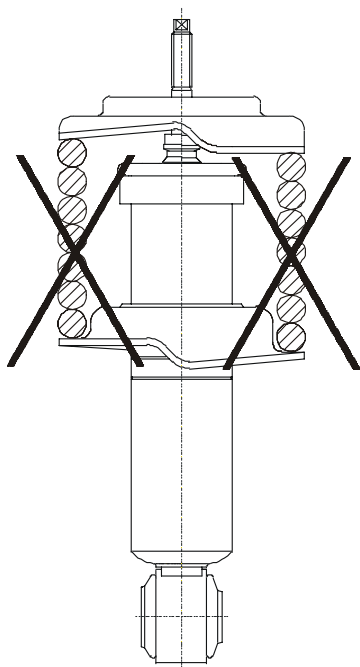

# E4-WM5-Y173A00 MOUNTING INSTRUCTIONS

fig. 1

**When fitting the spring plate  
( 1 ) care must be taken to  
ensure that the circlip ( 2 )  
is seated correctly!**

Beispiel: Sprengring unten  
Example: circlip in lower position

fig. 2

**Install spring plate in correct direction!  
Improper installation will cause incorrect ride  
height and damage the shock absorber!**

# E4-WM5-Y173A00 MOUNTING INSTRUCTIONS

fig. 3

Carefully check that the spring will not become loose at fully extended shock absorber length ( max. lowering)!

fig. 4

The spring must not be fully compressed when the shock absorber is fully compressed ( upper groove)!

fig.5

The wheel or other chassis components must not touch spring plate, bracket or brake hose holder ( max. lowering)