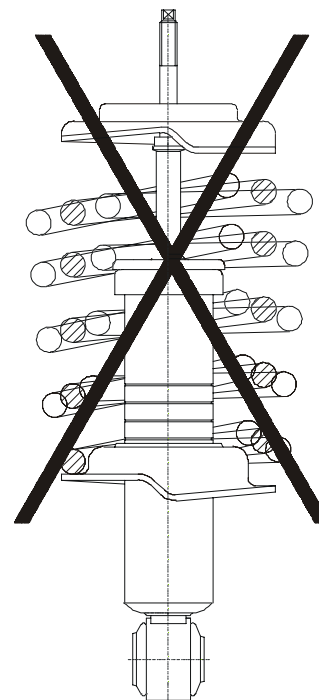

# E4-WM5-Y173A00 MOUNTING INSTRUCTIONS

fig. 1

**When fitting the spring plate  
( 1 ) care must be taken to  
ensure that the circlip ( 2 )  
is seated correctly!**

Beispiel: Sprengring unten  
Example: circlip in lower position

fig. 2

**Install spring plate in correct direction!  
Improper installation will cause incorrect ride  
height and damage the shock absorber!**

# E4-WM5-Y173A00 MOUNTING INSTRUCTIONS

fig. 3

Carefully check that the spring will not become loose at fully extended shock absorber length ( max. lowering)!

fig. 4

The spring must not be fully compressed when the shock absorber is fully compressed ( upper groove)!

fig.5

The wheel or other chassis components must not touch spring plate, bracket or brake hose holder ( max. lowering)