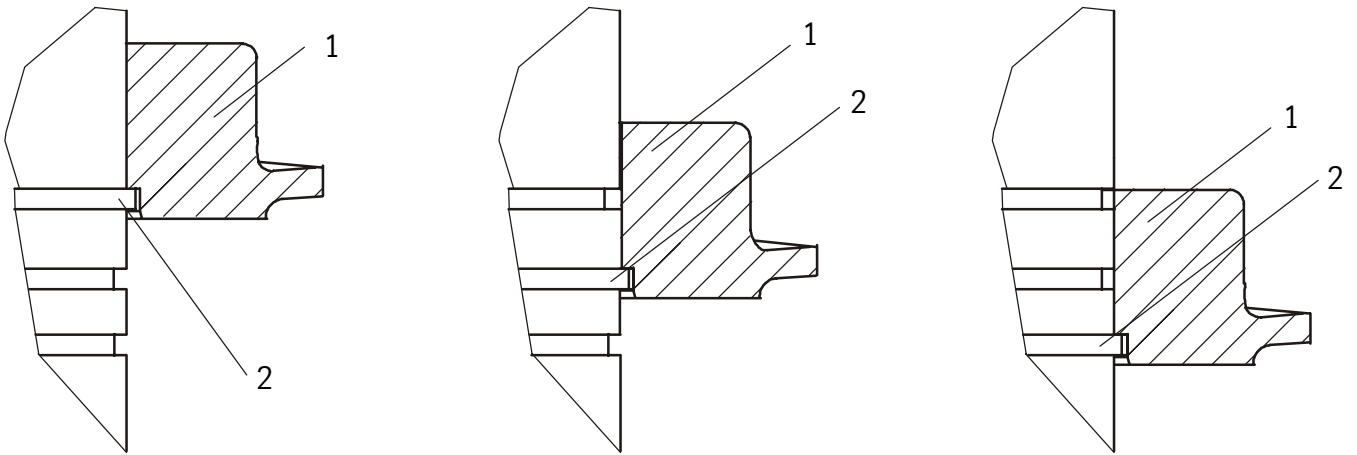

# E4-WM5-Y173A00 MOUNTING INSTRUCTIONS

fig. 1

**When fitting the spring plate  
( 1 ) care must be taken to  
ensure that the circlip ( 2 )  
is seated correctly!**

Beispiel: Sprengring unten  
Example: circlip in lower position

fig. 2

**Install spring plate in correct direction!  
Improper installation will cause incorrect ride  
height and damage the shock absorber!**

# E4-WM5-Y173A00 MOUNTING INSTRUCTIONS

fig. 3

Carefully check that the spring will not become loose at fully extended shock absorber length ( max. lowering)!

fig. 4

The spring must not be fully compressed when the shock absorber is fully compressed ( upper groove)!