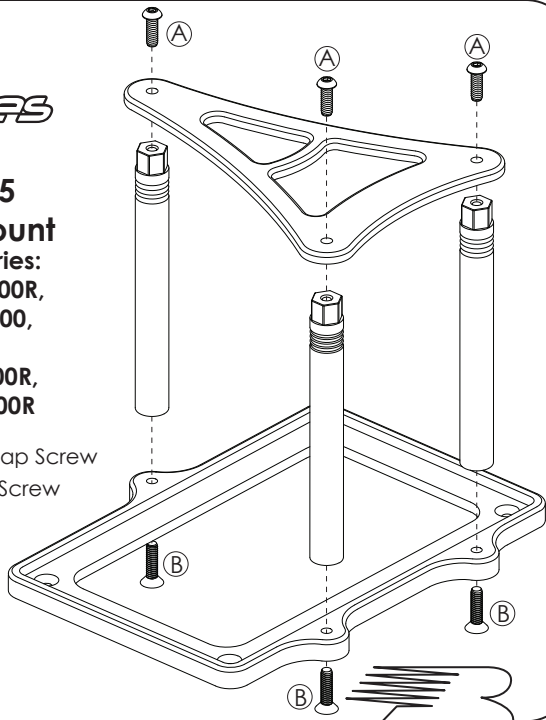

#248920 / #248925

XS Power Battery Mount

Fits the following XS Batteries:

A3400, V3400, D3400, D3400R,

S3400, D1600, S1600, D1400,

XV3400, XV3400R,

PWR-S5-3400, PWR-S5-3400R,

PWR-S6-3400, PWR-S6-3400R

A. 1/4-20 x 3/4" Button Head Cap Screw

B. 1/4-20 x 1" Flat Socket Head Screw

Check out the collection of performance starting and charging we offer.