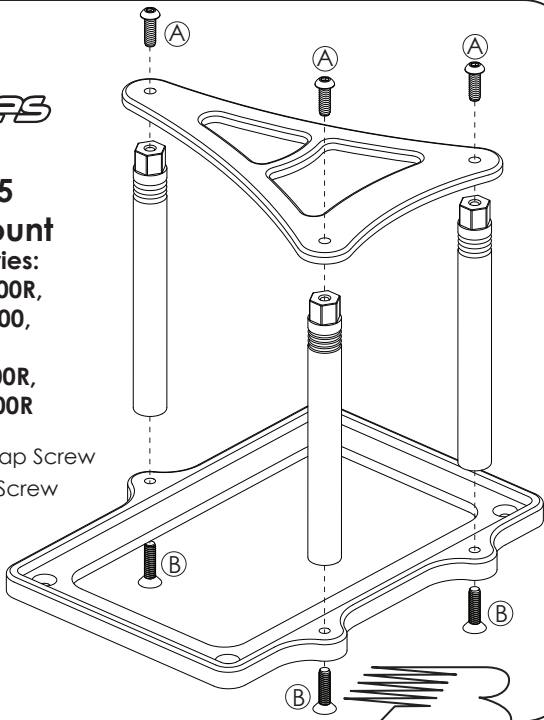

#248920 / #248925

XS Power Battery Mount

Fits the following XS Batteries:

A3400, V3400, D3400, D3400R,

S3400, D1600, S1600, D1400,

XV3400, XV3400R,

PWR-S5-3400, PWR-S5-3400R,

PWR-S6-3400, PWR-S6-3400R

A. 1/4-20 x 3/4" Button Head Cap Screw

B. 1/4-20 x 1" Flat Socket Head Screw

Check out the collection of performance starting and charging we offer.