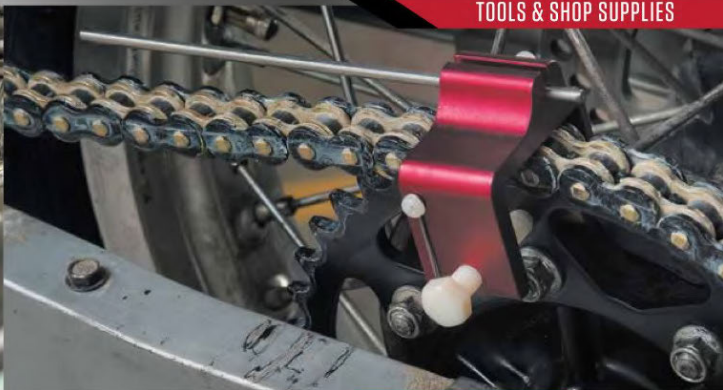

Wheel Service Tool Kit for Ducati

152413