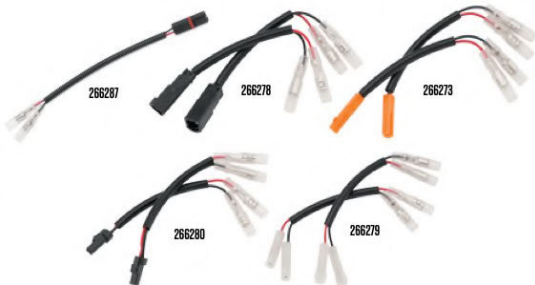

Turn Signal Adaptor Wire

Description	P/N
Honda	266273
Kawasaki	266274
Suzuki	266275
Yamaha	266276
Yamaha R1	266289
BMW	266287
Ducati	266278
Triumph	266279
MV Augusta	266280
Harley-Davidson®	266277