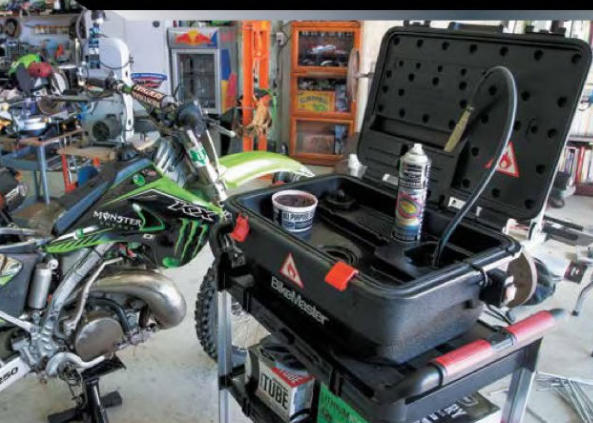

Parts Washer

Better than the sink.

Description	P/N
Parts Washer	152134
Replacement Brush	152235
Replacement Pump/Switch	152499

Carry Case

This is the ultimate small parts and hardware caddy for the track or garage.

Includes:

152239

5-Gallon Bucket Parts Washer

152491