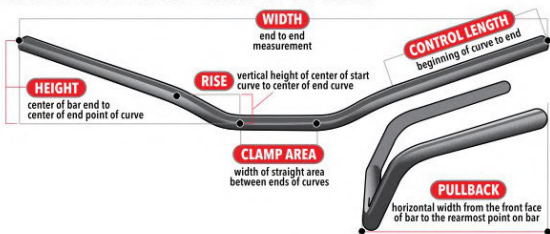

Handlebars

HANDLEBAR DIMENSIONS

Description	Color	Width	Rise	Height	Pullback	Clamp Area	Control Length	P/N
Clubman	Chrome	28"	-0.8"	4"	6"	4.8"	10-1/2"	110540
Clubman	Black	28"	-0.8"	4"	6"	4.8"	10-1/2"	110541
LTD	Chrome	30"	4.8"	6"	7.2"	4.8"	7"	110570
LTD	Black	30"	4.8"	6"	7.2"	4.8"	7"	110571
Nighthawk	Chrome	28"	7"	8-1/4"	9.2"	4.8"	9"	110560
Nighthawk	Black	28"	7"	8-1/4"	9.2"	4.8"	9"	110561
Daytona	Chrome	29.2"	5.36"	6"	3"	4.4"	9"	110550
Daytona	Black	29.2"	5.36"	6"	3"	4.4"	9"	110551
G.P. Touring	Chrome	28"	4.2"	4-1/4"	4.2"	4.8"	9"	110520
G.P. Touring	Black	28"	4.2"	4-1/4"	4.2"	4.8"	9"	110521
Superbike	Chrome	29.2"	3.04"	3-1/2"	3"	4"	9-1/2"	110510
Superbike	Black	29.2"	3.04"	3-1/2"	3"	4"	9-1/2"	110511
Drag Bar	Chrome	28"	0"	0"	3.84"	5.6"	10"	110500
Drag Bar	Black	28"	0"	0"	3.84"	5.6"	10"	110501
European	Chrome	30"	2.4"	4"	4.8"	4.8"	8"	110530
European	Black	30"	2.4"	4"	4.8"	4.8"	8"	110531