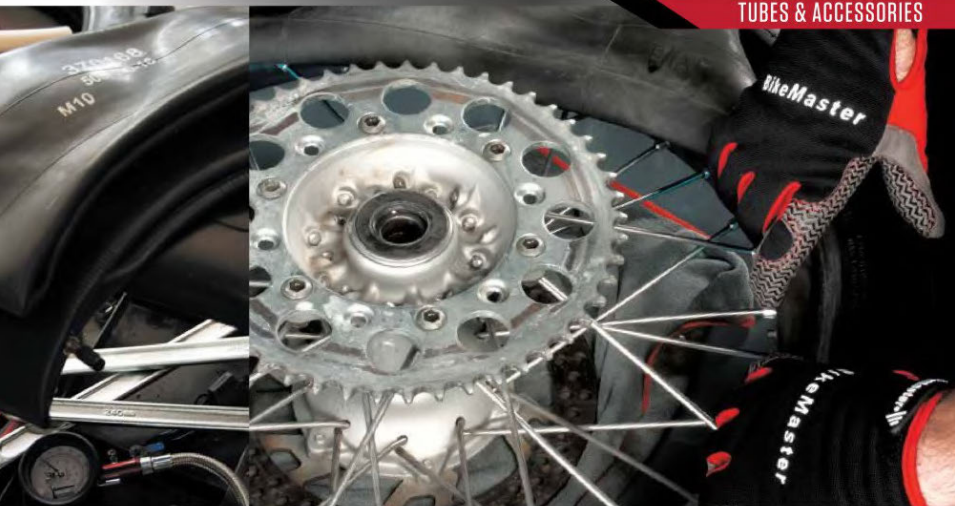

Valve Stem Type Reference