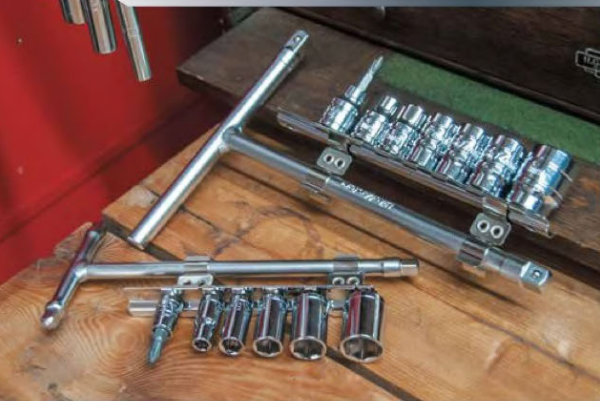

LIFETIME WARRANTY

3/8" Drive T-Handle Set

151547