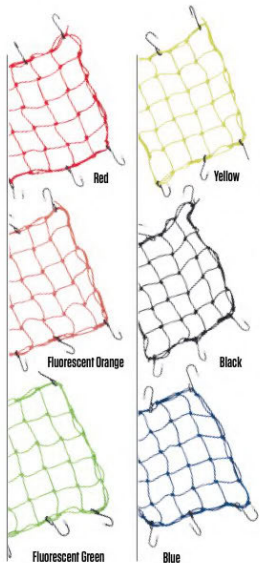

Stretch Net

Description	P/N
Black	100010
Blue	100009
Fluorescent Green	100005
Fluorescent Orange	100006
Purple	100004
Red	100008
Yellow	100011

Standard Multicolor Bungee Cords

We offer you the finest quality cords to secure your stuff.

- Sold individually, order 10 for a pack

Description	P/N
12", 2 hooks	100012
18", 2 hooks	100018
24", 2 hooks	100024
24", 4 hooks, 4-Way, 2 pack	100071

Heavy-Duty Black Bungee Cords

Description	P/N
12", 2 hooks	100112
18", 2 hooks	100118
24", 2 hooks	100124
24", 3 hooks	100134
18", 3 hooks	100138
24", 4 hooks, 4-Way, 2 pack	100171
30", 2 hooks	100172

Tie Down Extensions

Keep the metal hook out of your handlebars.

- 1" x 18"
- Rated at 2,000 lbs.
- Sold in pairs

Description	P/N
Black	100525
Blue	100527
Red	100526