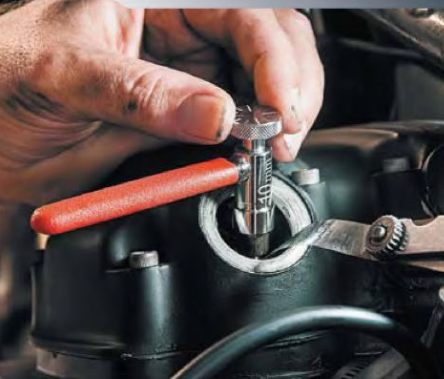

LIFETIME WARRANTY

Valve Clearance Adjustable Wrenches

Nine different combinations available to cover most bikes.

151643

LIFETIME WARRANTY

Snap Ring Pliers Set

Avoid lost and damaged C-clips.

151588

Valve Spring Compressor

151649

11/16 To 3-1/2" Honing Set

- Stones are 2, 1-1/4 and 3/4 in. long

152167