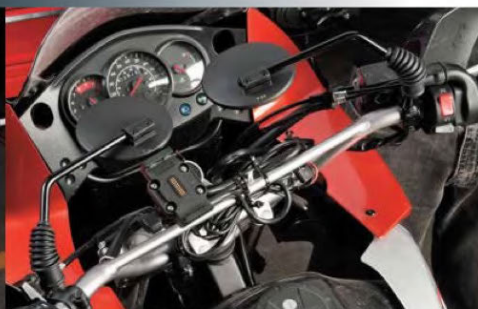

FOLDING ACTION PROTECTS YOUR MIRRORS

Folding Mirror

Description	P/N
10mm Universal	601117
10mm Yamaha Reverse Right	601118