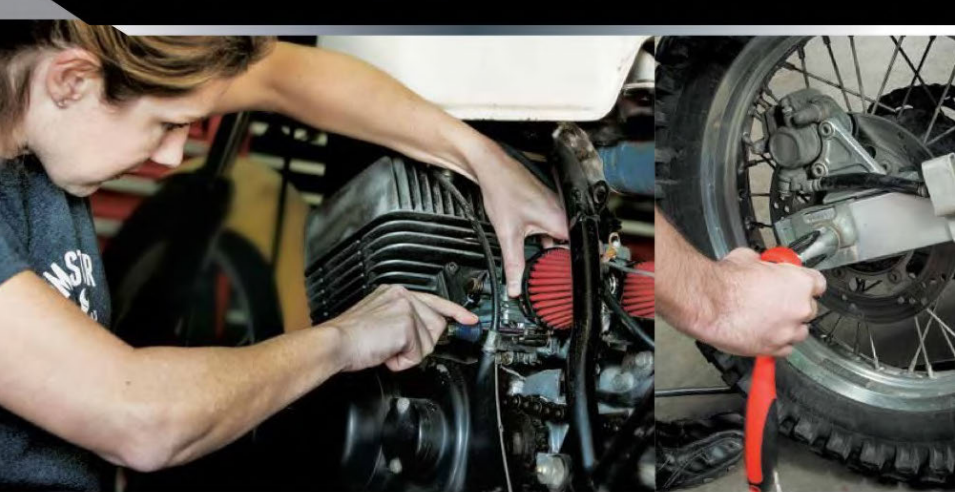

Stud Removal and Installation 8-Piece Tool Set

152260

LIFETIME WARRANTY

1/2" Drive Heavy-Duty Stud Extractor

151532

Stud Installation 3-Piece Tool Set

Install studs without damaging the threads with this handy 3-piece set.

- Includes M6 x 1.00, M8 x 1.25 and M10 x 1.25 stud installers

152259

LIFETIME WARRANTY

6, 8, 10, 12mm Stud Removal Sockets

151648