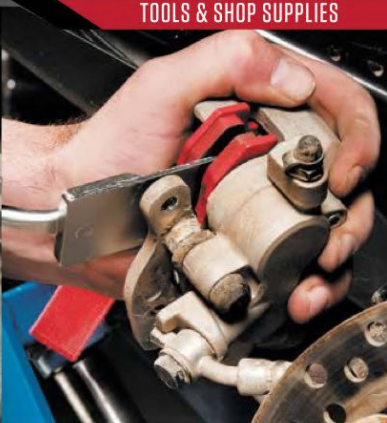

Caliper Piston/Brake Pad Spreader

Make servicing your brakes easier.

152257