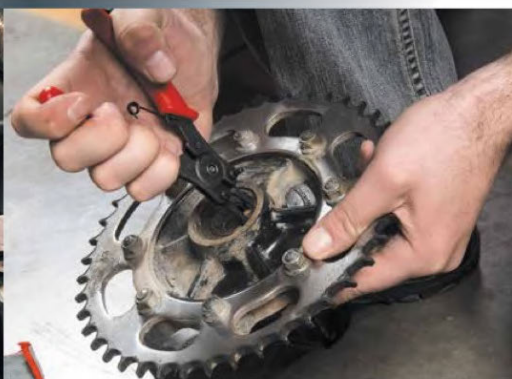

LIFETIME WARRANTY

Valve Clearance Adjustable Wrenches

Nine different combinations available to cover most bikes.

151643

LIFETIME WARRANTY

Snap Ring Pliers Set

Avoid lost and damaged C-clips.

151588

Valve Spring Compressor

151649

11/16 To 3-1/2" Honing Set

- Stones are 2, 1-1/4 and 3/4 in. long

152167