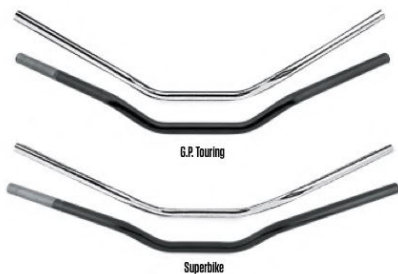

Handlebars

HANDLEBAR DIMENSIONS

Description	Color	Width	Rise	Height	Pullback	Clamp Area	Control Length	P/N
Clubman	Chrome	28"	-0.8"	4"	6"	4.8"	10-1/2"	110540
Clubman	Black	28"	-0.8"	4"	6"	4.8"	10-1/2"	110541
LTD	Chrome	30"	4.8"	6"	7.2"	4.8"	7"	110570
LTD	Black	30"	4.8"	6"	7.2"	4.8"	7"	110571
Nighthawk	Chrome	28"	7"	8-1/4"	9.2"	4.8"	9"	110560
Nighthawk	Black	28"	7"	8-1/4"	9.2"	4.8"	9"	110561
Daytona	Chrome	29.2"	5.36"	6"	3"	4.4"	9"	110550
Daytona	Black	29.2"	5.36"	6"	3"	4.4"	9"	110551
G.P. Touring	Chrome	28"	4.2"	4-1/4"	4.2"	4.8"	9"	110520
G.P. Touring	Black	28"	4.2"	4-1/4"	4.2"	4.8"	9"	110521
Superbike	Chrome	29.2"	3.04"	3-1/2"	3"	4"	9-1/2"	110510
Superbike	Black	29.2"	3.04"	3-1/2"	3"	4"	9-1/2"	110511
Drag Bar	Chrome	28"	0"	0"	3.84"	5.6"	10"	110500
Drag Bar	Black	28"	0"	0"	3.84"	5.6"	10"	110501
European	Chrome	30"	2.4"	4"	4.8"	4.8"	8"	110530
European	Black	30"	2.4"	4"	4.8"	4.8"	8"	110531