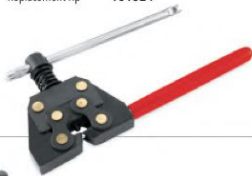

LIFETIME WARRANTY

Chain Breaker

Perfect for #25 to #60 chains.

Description	P/N
Chain Breaker	151523
Replacement Tip	151524