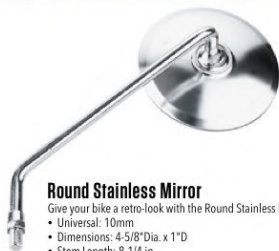

Round Stainless Mirror

Description	P/N
10" Stem Right	600070
10" Stem Left	600071

¹ Except Yamaha