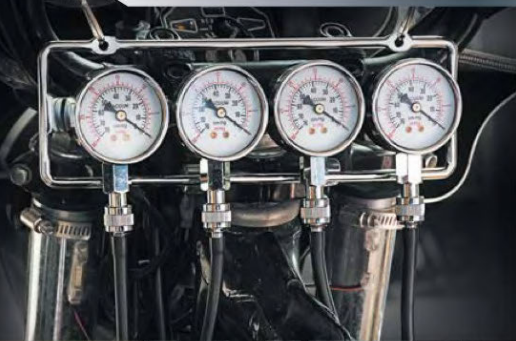

Carburetor Synchronizing Kit

A must have tool for keeping your carbureted bike running smoothly.

152282

Auxiliary Fuel Tank

A must-have when synchronizing carburetors.

- Comes complete with two lengths of 3-1/2 ft. of 1/4 in. fuel line

152285