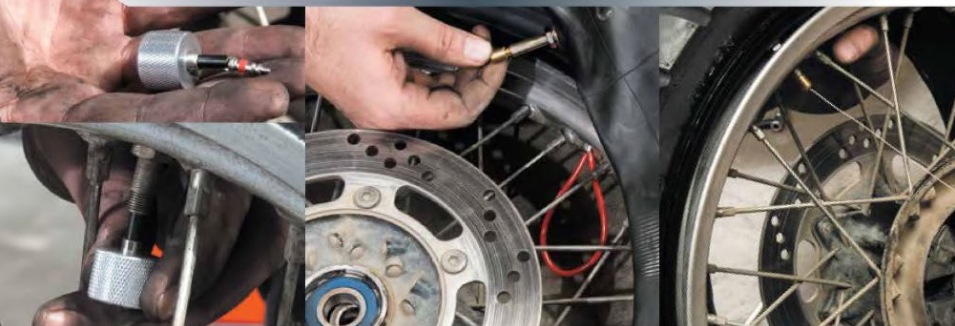

Tire Valve Puller

Description	P/N
Aluminum Handle	151618
Cable Loop Handle	151888

Stub Handle Tire Valve Removal Tool

Easily remove your tire valve stem cores.

- Measures under 1-1/4 in. tall

152403

LIFETIME WARRANTY

Tire Valve Repair Tool

151540

Valve Core Tool

A must-have tool for the shop or garage.

152154

LIFETIME WARRANTY

Valve Stem Mounting Tool

The only way to go if you want a secure, undamaged valve stem.

151569