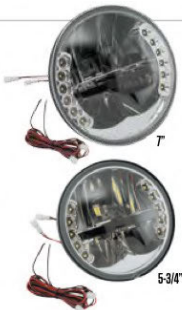

NEW!
LED Headlamps

Description	P/N
7"	152494
5-3/4"	152495