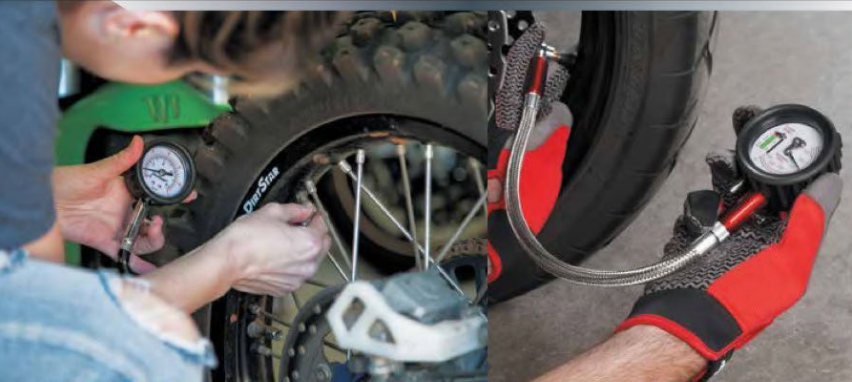

Portable Mini-Air Compressor

150928

Dial Gauge

Description	P/N
15Psi	151505
60Psi	151506

151505

Dial Gauge with Hose

Check your tire pressure.

Description	P/N
15Psi	151503
60Psi	151504

2-in-1 Tire Gauge

The only tire gauge you will ever need.

151792

Pen-Type Tire Gauge

151501

Digital Tire Gauge

- Battery included
- Range from 0-100 psi

151502

EXTEND THE LIFE OF
YOUR TIRES WITH
CORRECT INFLATION