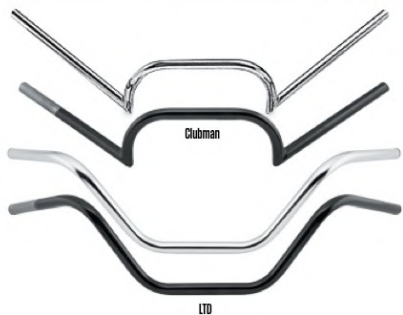

600205

CONTROL

— DESIGN YOUR PEACE OF MIND —

Clubman Handlebars

Clubman

LTD

Nighthawk

Daytona