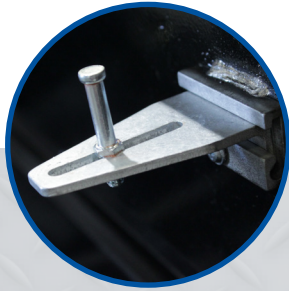

69" LOW PROFILE UNIVERSAL WEDGE
GLOSS BLACK SADDLE BOX

SELF ADJUSTING STRIKERS

A Better Built patented design, self-adjusting strikers are guided to their latch every time to provide a secure closure.