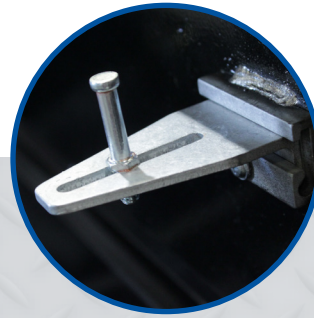

SELF ADJUSTING STRIKERS

A Better Built patented design, self-adjusting strikers are guided to their latch every time to provide a secure closure.