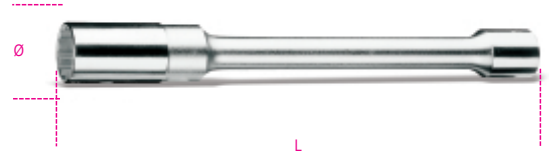

956L

1/2" square drive spark plug sockets, bi-hex ends, long series

1/2"

| art. | art. | mm - " | D mm | L mm | g |
|-----------|-----------|--------|---------|---------|-----|
| 009560214 | 956L 14 | 14 | 20,2 | 250 | 370 |
| 009560216 | 956L 16 | 16 | 24,0 | 250 | 375 |
| 009560217 | 956L 17,8 | 17,8 | 24,0 | 250 | 430 |
| 009560221 | 956L 20,8 | 20,8 | 28,5 | 250 | 430 |