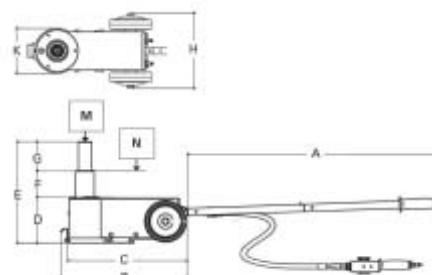

Portable and lightweight, ideal for road assistance operations

- Supplied with two extensions, 75 and 60 mm long

### TECHNICAL DATA

capacity: 20-10 t

weight: 23 kg

power supply pressure: 8-10 bar

air consumption: 400 nl/min

	 <b>030650100</b>	art. <b>3065/20-10T</b>