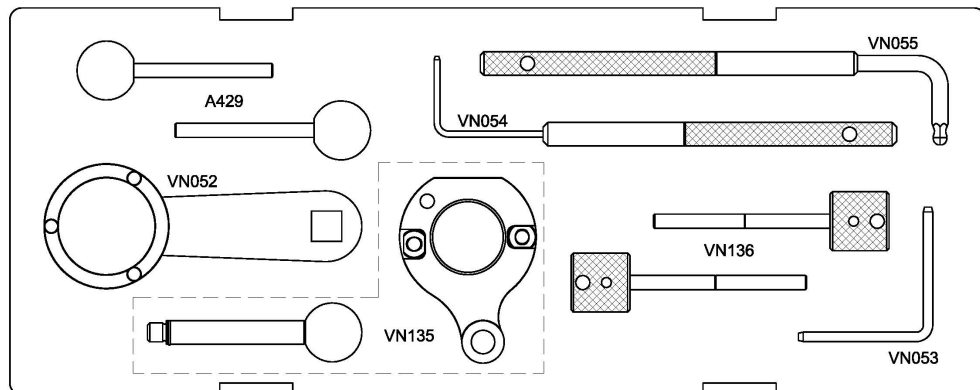

# **Beta**

1461/C30G

**EN** INSTRUCTIONS FOR USE

# INSTRUCTIONS FOR USE

EN

TIMING KIT, ADAPTABLE TO 1.6 - 2.0 CR TDI ENGINES  
VW GROUP YEAR 2012

**Beta** 1461/C30G 014610210

PART	COD.	Q.ty	
Camshaft pulley locking tool	VN052	1	
Camshaft pinion locking tool	A429	2	
Belt tensioner pulley locking tool	VN055	1	
Belt tensioner adjustment tool	VN054	1	
Crankshaft pulley timing tool	VN135	1	
Auxiliary drive belt tensioner locking pin	VN053	1	
Camshaft timing tools	VN136	2	