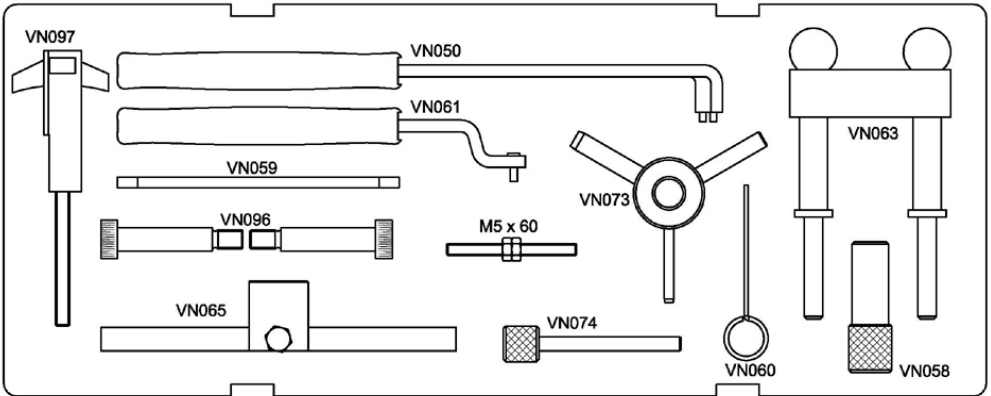

Beta

1461/C18B

EN

INSTRUCTIONS FOR USE

INSTRUCTIONS FOR USE

EN

TIMING KIT FOR VW

PARTS:

Beta item number	OEM item number	Description
VN050	T10004, T1020	Belt tensioner
VN061	H2587, Matra V159, U30009, VM960, MP 1-302	Belt tensioner for VW with short handle
VN065	T20038 / T10098(A)	- Staffa bloccaggio albero camme vw TDi 110cv - Screw TCEE M8x10x40
VN074	T10060, T20167	Locking pin Ø 5,9 VW-Audi-Seat 4,5mm
VN063	T10016, T10074	Tool for VW 1.4
VN060	T40011	Chain tensioner spring Ø 1,8
VN097	3366, T20018, T20044	Screw TCEE M6x110 - L=25 mm
		Chain locking tool PA6 GF30
VN073	/	"Star" shape tensioner VW-Audi 1.2 TDi
M5 x 60	T10092	Chain locking screw M5
VN059	2065A, U-40021, M P1-300, 5190	"C" shape locking bracket for VW-Audi-Seat 4,5 mm
VN058	U20003, 2064, 5193	Timing pin for VW-Audi 1,9 TDi Ø 18mm

APPLICATION

Brand	Model	Engine	Engine number
Audi	80, A2, A3, A3, S3, A4, A6, TT	1.4 e 1.6 16v. twincams, 1.4 FSI, 1.6, 1.6 FSI, 1.8, 1.8 16v, 1.8 T, 2.0 16v, 2.0 FSi/TFSi (belt)	1F, 2E, AAC, AAE, ABF, ABM, ABS, ABT, ACE, ADA, ADL, ADP, ADR, ADY, ADZ, AEB, AEG, AEH, AEK, AFK, AFT, AGG, AGN, AGU, AHL, AHW, AJH, AJL, AJP, AJQ, AJV, AKL, AKQ, AKS, AKT, ALT, ALZ, AMK, AMU, ANA, ANB, APE, APF, APG, APK, APP, APQ, APT, APU, APX, APY, AQA, AQQ, AQX, AQY, ARC, ARG, ARM, ARR, ARX, ARY, ARZ, ATM, ATN, ATU, AUA, AUB, AUM, AUQ, AUR, AUS, AVC, AVS, AVU, AVV, AVY, AWC, AWF, AWG, AWT, AWU, AXA, AXP, AXW, AYD, AYP, AZD, AZG, AZH, AZJ, AZL, AZM, BAD, BAM, BBY, BBZ, BCA, BCB, BEH, BFQ, BFS, BFV, BGB, BGU, BKY, BLR, BLX, BLY, BMB, BPG, BPJ, BPY, BSE, BSF, BUL, BVP, BVR, BVY, BVZ, BWA, BWE, BWT, BYK, KR, PD, PL
Seat	Altea, Altea XI, Arosa, Ibiza, Cordoba, Inca, Leon, Toledo, Alhambra		
Skoda	Fabia, Octavia, Octavia II, Superb		
VW	Polo, Polo/Classic, Beetle, Caddy, Lupo, Golf, Golf Estate, Golf Plus, Bora, Passat, Vento, Jetta, Eos, Touran, Sharan, Transporter		