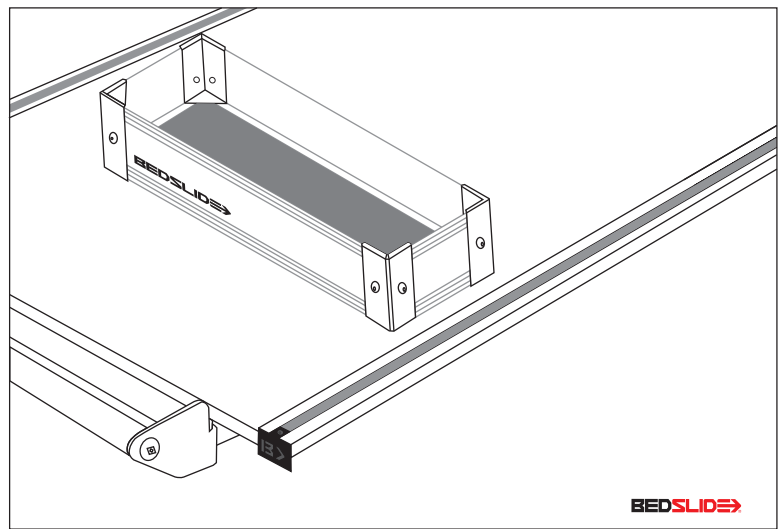

THE BEDSLIDE DIVIDER RESTS ON THE DECK SURFACE AND CAN BE POSITIONED ANYWHERE ALONG THE LENGTH OF THE DECK BETWEEN THE BEDTRAX MAXIMIZING YOUR STORAGE SPACE.

Choose premium truck bed accessories now and transport your cargo safely and easily.