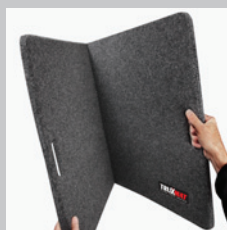

TRACKMAT

ALL-PURPOSE UTILITY MAT

TrackMat is a new debut from the BedRug product line, and is the perfect addition to your garage, pit or trailer.

This knee-saving 2' X 4' foldable mat is a plush yet ultra-tough 3/4" thick foam pad fused with 100% polypropylene (essentially plastic) fibers. Stain, oil and chemical resistant, the TrackMat can withstand whatever you throw at it while effortlessly providing convenience and comfort. It's made of a similar material to that used in lifejackets, so it won't retain water and can't mold or mildew.

Use it as a pad to kneel on or as a lightweight and portable creeper to keep you comfortable and clean while you work. Fold it down to its portable 2' X 2' size, throw it in along with your gear and your track experience has never been better.

ULTRA
TOUGH

Brought to you by:

BEDRUG

Hundreds of Uses... From Garage to Garden!

NOW AVAILABLE IN A 10-PACK DISPLAY!

FEATURES & BENEFITS

- **ULTRA-TOUGH
3/4-INCH FOAM**
- **COMFORTABLE
PADDED SURFACE**
- **RESISTS STAINS,
OIL & WATER**
- **FOLDS FOR EASY
STORAGE**
- **KNEE-FRIENDLY**
- **LIGHTWEIGHT
PORTABLE CREEPER**
- **LOOKS & FEELS LIKE CARPET**
- **CONVENIENT 2-FT X 4-FT SIZE**
- **DESIGNED FOR EXTERIOR USE**