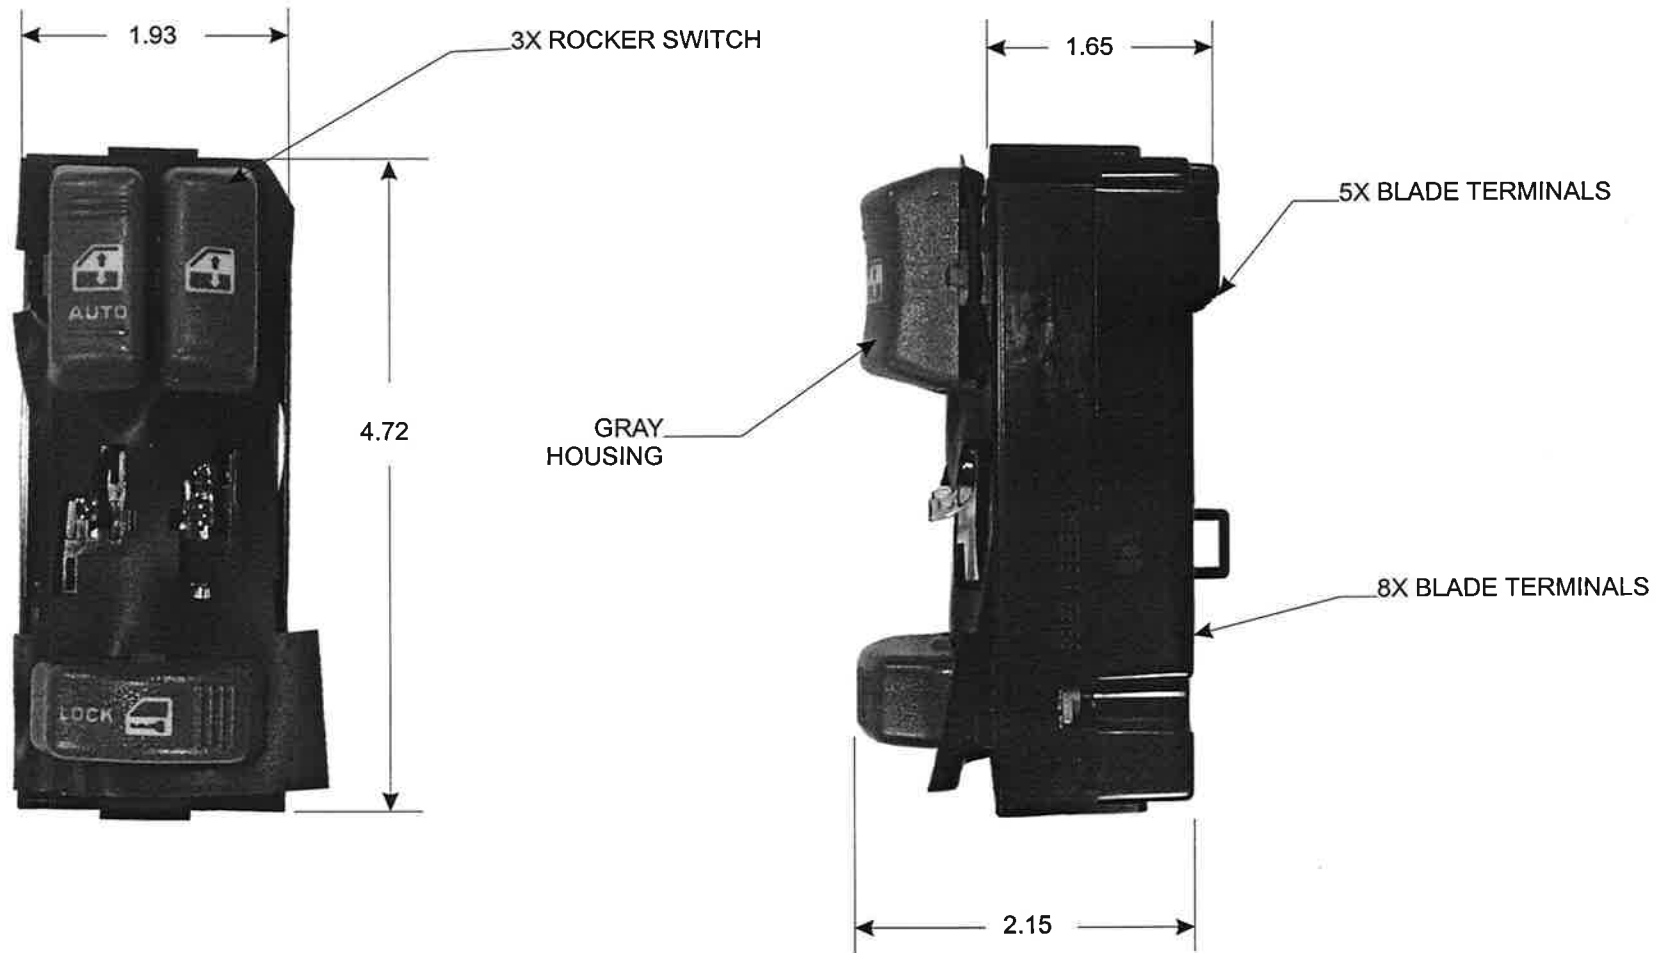

PART NO. **SW3778**

TOLERANCES UNLESS SPECIFIED		
TWO PLACE DECIMALS +/- .015	THREE PLACE DECIMALS +/- .005	ANGLES +/- 1°

REPLACES O.E.M. # 15151356, D6070

					MATERIAL	N/A	SCALE	NTS				
							DATE	4-21-03		DWN. BY	GC	
					FINISH	N/A	ENGINEER	4-21-03			DAL	
							APPROVED	4-21-03			JSK	
RELEASED DRAWING	25999A	4-21-03	GC				PURCH.	<input type="checkbox"/>	PROD.	<input type="checkbox"/>	TITLE	POWER WINDOW SWITCH
L	REVISION	CN	DATE	BY	CAD REF.	N/A	MODEL				PART NO.	SW3778