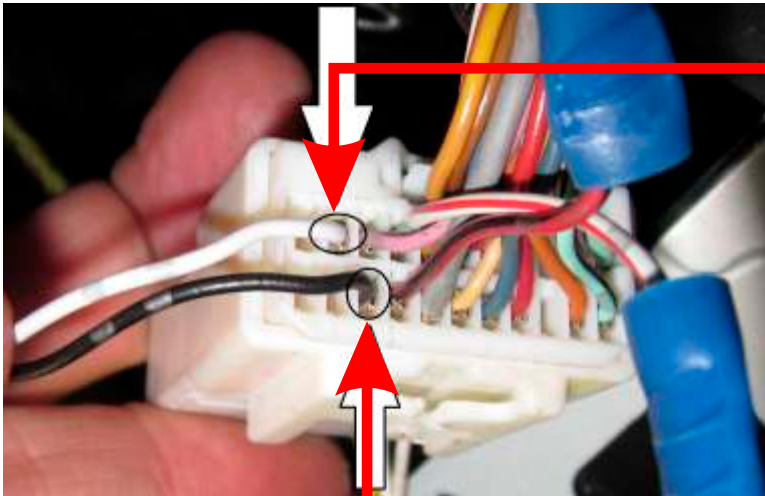

## 2002 M6 22 PIN Connector at back of Multi-Display Screen

### FEMALE WIRE HARNESS INSERTS into MALE RECEIVING CONNECTOR ATTACHED TO BACK OF THE DISPLAY'S CHASSIS

WHITE wire & pin from yellow RCA composite video connector inserted HERE

BLACK wire & pin from yellow RCA composite video connector inserted here

Please verify PIN WIRE COLORS on the MALE side of the M6 modular connector attached to back of the Multi-Display chassis.