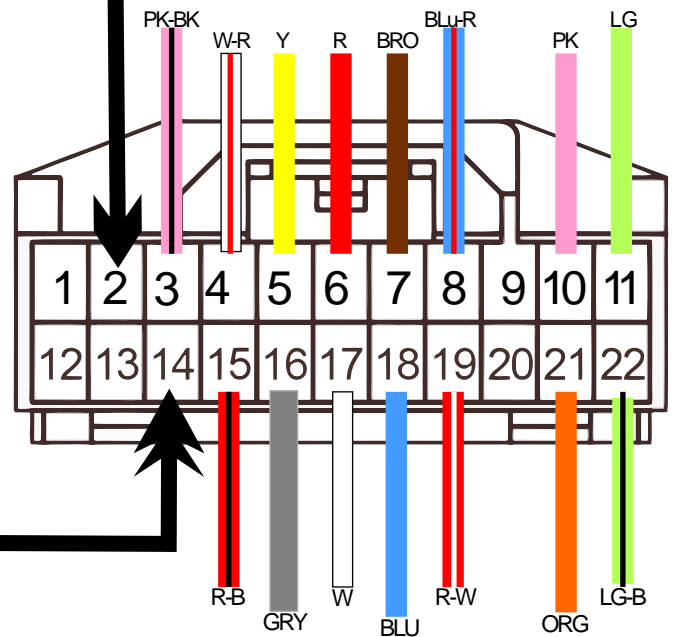

# BEATSONIC<sub>USA</sub> MVA-12L AUDIO ADAPTER COMPOSITE VIDEO ADAPTER INSTALLATION INSTRUCTIONS

## 2002 M6 22 PIN Connector at back of Multi-Display Screen

### FEMALE WIRE HARNESS INSERTS into MALE RECEIVING CONNECTOR ATTACHED TO BACK OF THE DISPLAY'S CHASSIS

WHITE wire & pin from yellow RCA composite video connector inserted HERE

BLACK wire & pin from yellow RCA composite video connector inserted here

Please verify PIN WIRE COLORS on the MALE side of the M6 modular connector attached to back of the Multi-Display chassis.