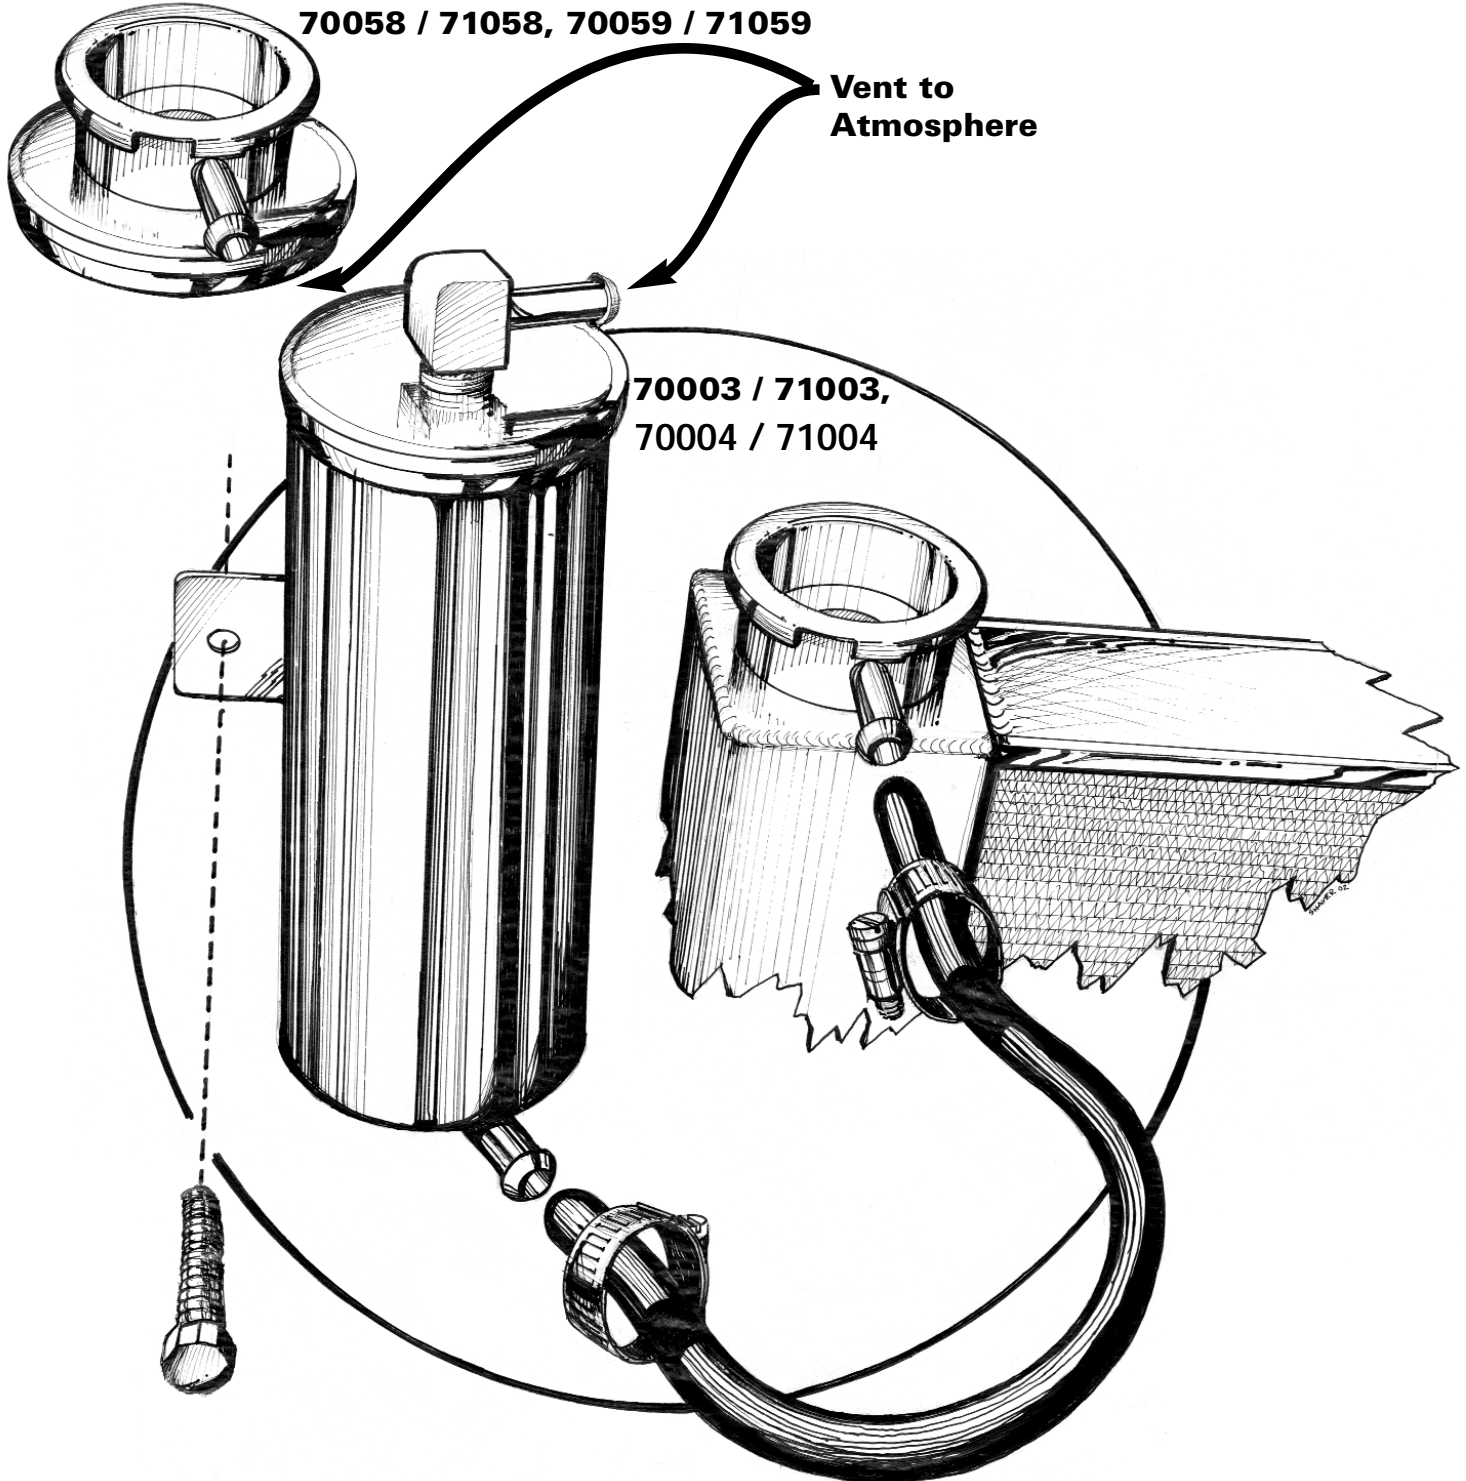

INSTRUCTION SHEET

Part No. 70003, 71003, 70004, 71004, 70058, 71058, 70059 & 71059

70058 / 71058, 70059 / 71059

Vent to
Atmosphere

70003 / 71003,
70004 / 71004

Route the overflow hose from the **radiator** filler neck to the nipple on the bottom of the recovery tanks.