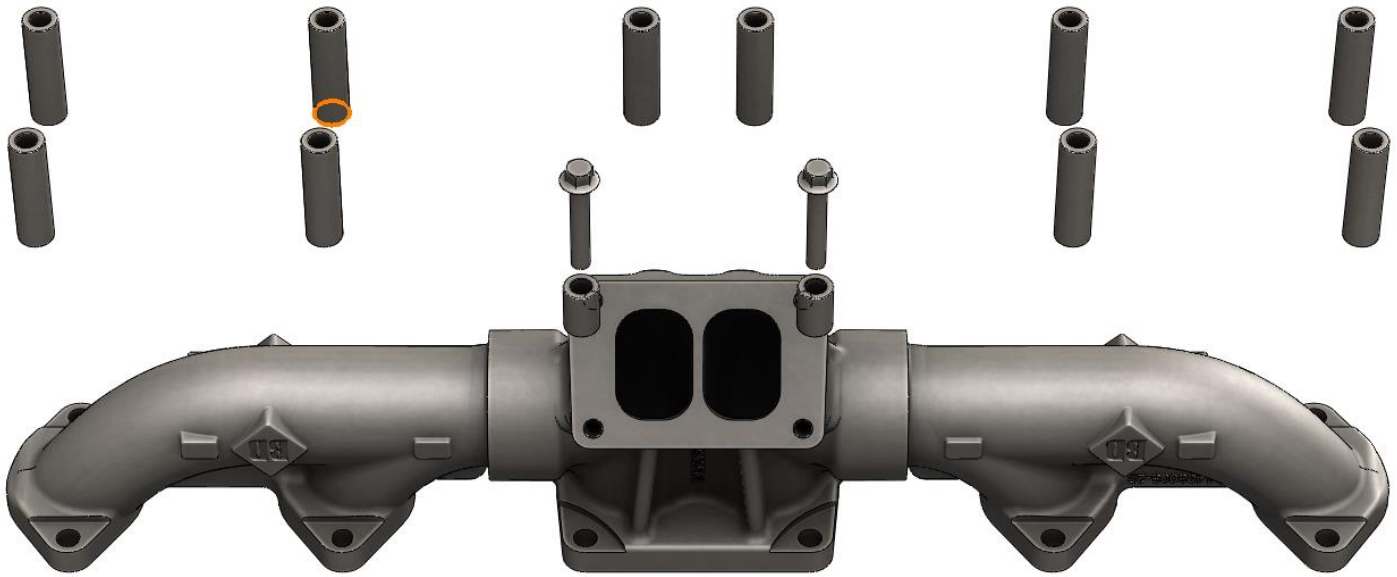

## **BD ISX UPGRADE MANIFOLD**

**UNLESS AN EO# IS LISTED, THIS PRODUCT IS ILLEGAL**

### ***Necessary Upgrades***

- T6 Mount Turbocharger
  - BD 171710
  - For greater performance BW #14969880004
- ECM Tuning.

Do not install this manifold if you do not have the above items.

## EXPLODED VIEW

- You must use the spacers provided in the kit.
- Use the factory fasteners when using the tall spacers
- Use the two provided fasteners when using the short spacers.
- You must use the turbo mounting studs provided in the kit

Quantity	Part #	Description
1	1048008	Manifold
10	1408008-3	Spacer; Tall
2	1408008-4	Spacer; Short
4	1462429	Stud, M10 x
2	FT-11115686	35mm Bolt; M10 x 60mm