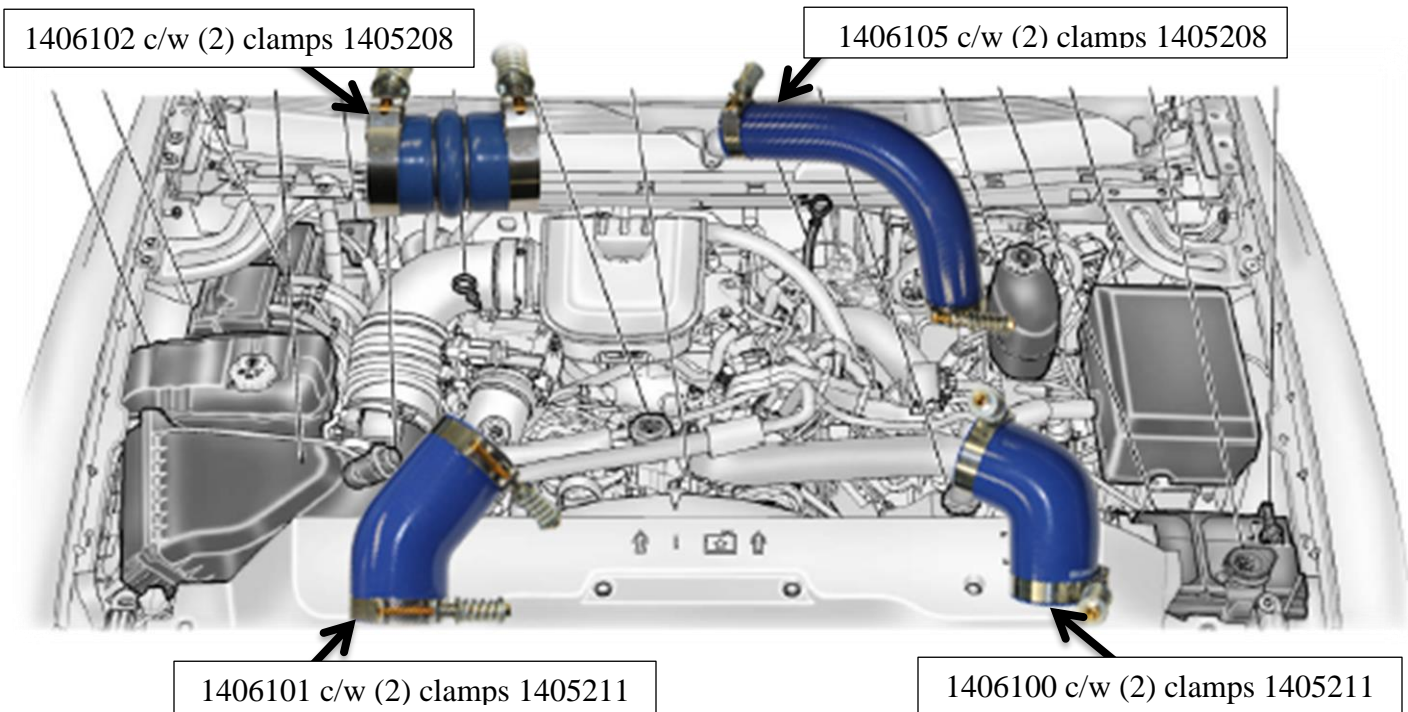

Duramax Boot & Clamp Kit

All supplied boots are of the finest quality in the industry and exceed factory specifications. The silicone boots use a 4/5ply high temperature Nomex fiber for increased high temperature strength and long term durability. All the clamps are made of stainless steel, with the heavy duty clamps providing over 400 lbs of clamp force. **Once clamps are in place tighten all clamps until spring is bound.**

1046275 (LB7) 2001-2004