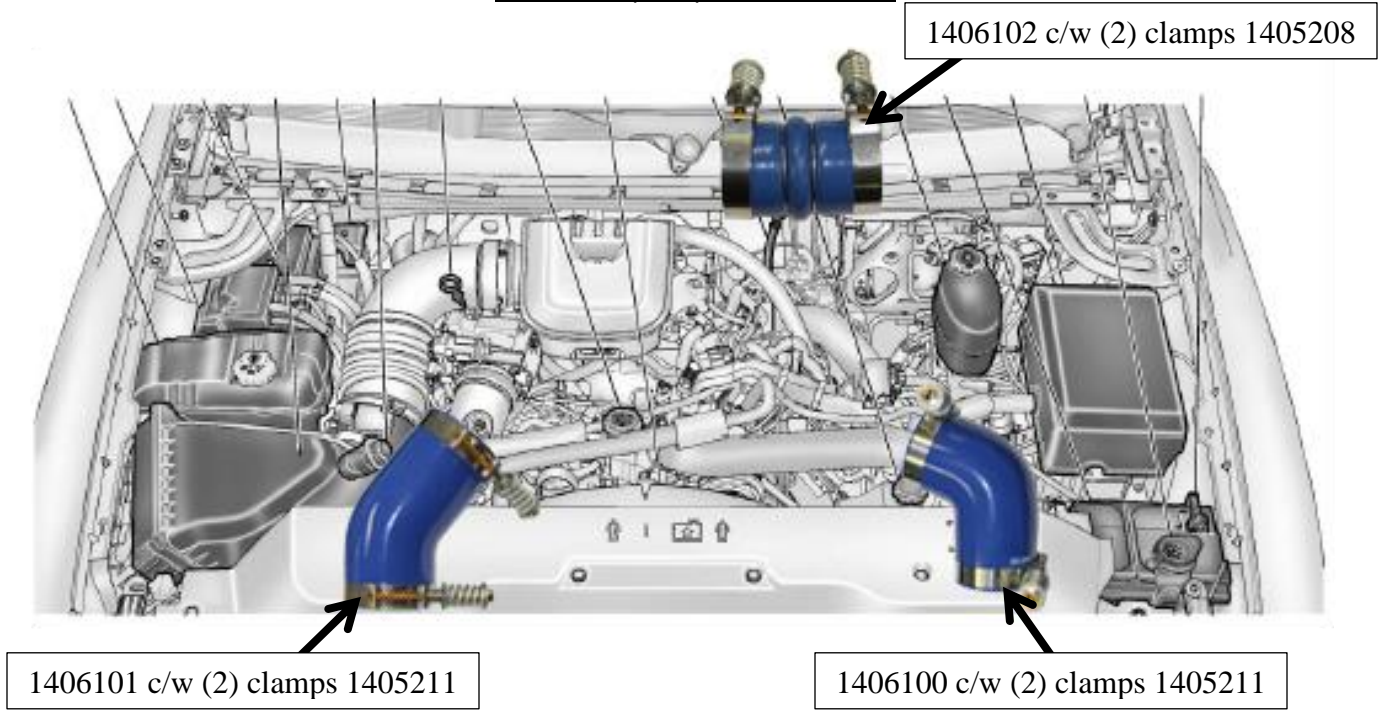

1046276 (LLY) 2004.5-2005