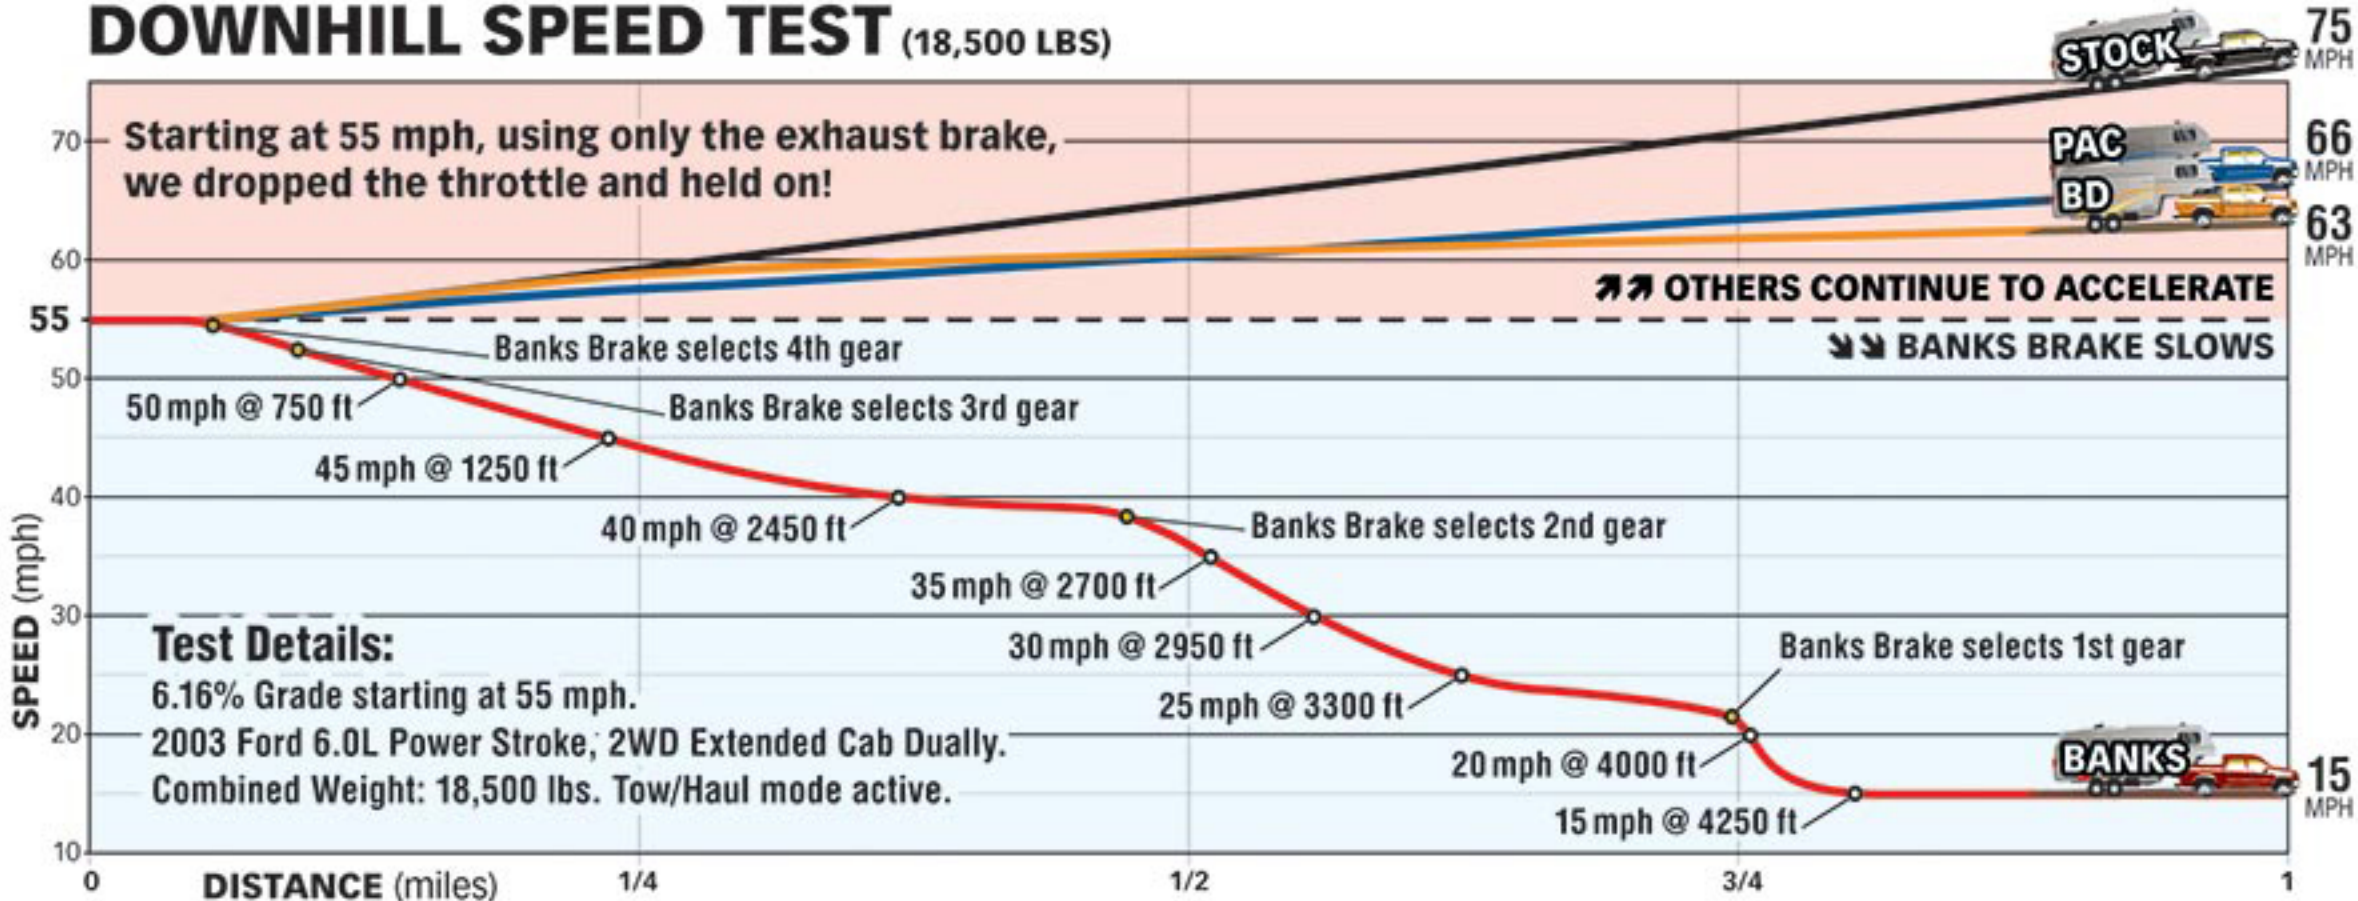

DOWNHILL SPEED TEST (18,500 LBS)

Looking for dependable performance chips and programmers? Rely on Banks for quality and long-lasting products.