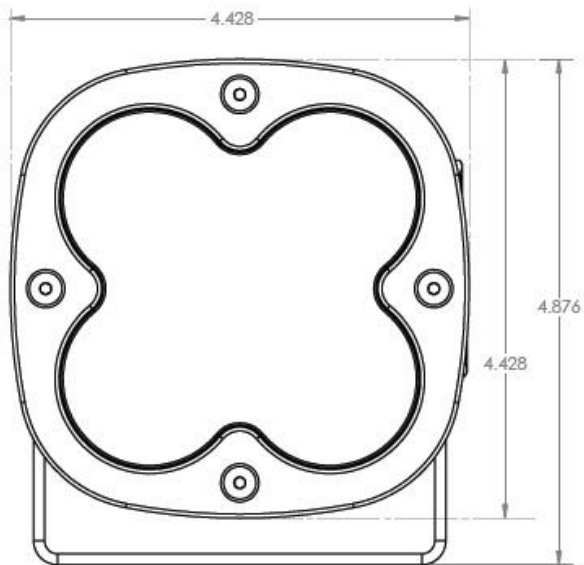

### Specifications:

- **Lumens:** 1,800 Utilizing 4 Cree XP-G2 LEDs
- **Candela:** 19,1703 (CD)
- **Weight:** 2.45 lbs
- **Wattage/Amps:** 20W / 1.4A
- **Dimensions:** 4.43" x 3.65" x 4.43"
- **LED Life Expectancy:** 49,930 Hours
- **Front Lens:** Hard Coated Polycarbonate
- **Housing:** Powder Coat Bezel -Hard Anodize
- **Hardware & Bracket Material:** Stainless Steel
- **Exceeds MIL-STD810G**
- **Built-In Overvoltage Protection**

Part Number	Description	Raw Lumens Output	Watts Input	L inches	W inches	H inches	Weight (lb)
<b>High Speed Spot</b>							
56-0001	XL Sport, LED High Speed Spot	1,800	20	4.43	3.65	4.43	2.45
<b>Driving Combo</b>							
56-0003	XL Sport, LED Driving Combo	1,800	20	4.43	3.65	4.43	2.45
<b>Wide Cornering</b>							
56-0005	XL Sport, LED Wide Cornering	1,800	20	4.43	3.65	4.43	2.45
<b>Amber Wide Cornering</b>							
56-0015	XL Sport, LED Amber Wide Cornering	1,800	20	4.43	3.65	4.43	2.45