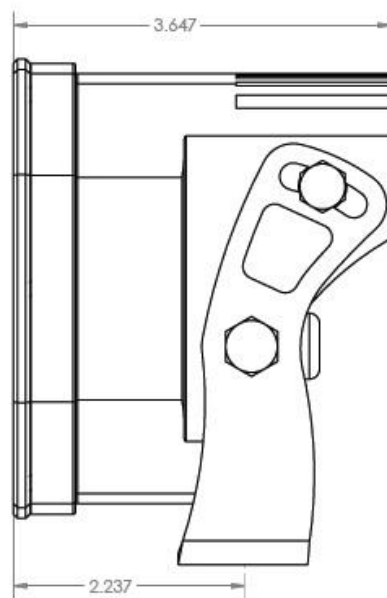

### Specifications:

- **Lumens:** 1,800 Utilizing 4 Cree XP-G2 LEDs
- **Candela:** 19,1703 (CD)
- **Weight:** 2.45 lbs
- **Wattage/Amps:** 20W / 1.4A
- **Dimensions:** 4.43" x 3.65" x 4.43"
- **LED Life Expectancy:** 49,930 Hours
- **Front Lens:** Hard Coated Polycarbonate
- **Housing:** Powder Coat Bezel -Hard Anodize
- **Hardware & Bracket Material:** Stainless Steel
- **Exceeds MIL-STD810G**
- **Built-In Overvoltage Protection**

Part Number	Description	Raw Lumens Output	Watts Input	L inches	W inches	H inches	Weight (lb)
<b>High Speed Spot</b>							
56-0001	XL Sport, LED High Speed Spot	1,800	20	4.43	3.65	4.43	2.45
<b>Driving Combo</b>							
56-0003	XL Sport, LED Driving Combo	1,800	20	4.43	3.65	4.43	2.45
<b>Wide Cornering</b>							
56-0005	XL Sport, LED Wide Cornering	1,800	20	4.43	3.65	4.43	2.45
<b>Amber Wide Cornering</b>							
56-0015	XL Sport, LED Amber Wide Cornering	1,800	20	4.43	3.65	4.43	2.45