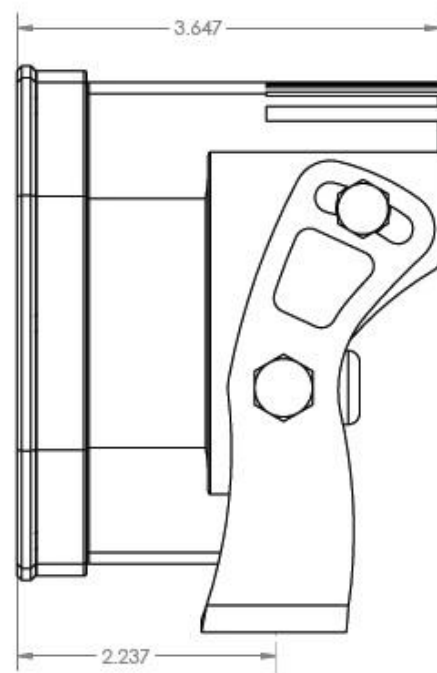

## Specifications:

- **Lumens:** 9,500 Utilizing 4 Cree XHP50 LEDs
- **Candela:** 213,605 (CD)
- **Weight:** 2.45 lbs
- **Wattage/Amps:** 80W / 5.79A
- **Dimensions:** 4.43" x 3.65" x 4.43"
- **LED Life Expectancy:** 49,930 Hours
- **Front Lens:** Hard Coated Polycarbonate
- **Housing:** Hard Anodize & Powder Coat
- **Bezel:** Hard Anodize
- **Hardware & Bracket Material:** Stainless Steel

Part Number	Description	Raw Lumens Output	Watts Input	L inches	W inches	H inches	Weight (lb)
<b>Driving Combo</b>							
67-0003	XL80, LED Driving Combo	9,500	80	4.43	3.65	4.43	2.45
<b>Wide Cornering</b>							
67-0005	XL80, LED Wide Cornering	9,500	80	4.43	3.65	4.43	2.45
<b>Amber Driving Combo</b>							
67-0013	XL80, LED Amber Driving Combo	9,500	80	4.43	3.65	4.43	2.45
<b>Amber Wide Cornering</b>							
67-0015	XL80, LED Amber Wide Cornering	9,500	80	4.43	3.65	4.43	2.45
<b>PAIR Driving Combo</b>							
67-7803	XL80, Pair, Driving Combo	19,000	160	4.43	3.65	4.43	4.90
<b>PAIR Wide Cornering</b>							
67-7805	XL80, Pair, Wide Cornering	19,000	160	4.43	3.65	4.43	4.90
<b>PAIR Amber Driving Combo</b>							
67-7813	XL80, Pair, Amber Driving Combo	19,000	160	4.43	3.65	4.43	4.90
<b>PAIR Amber Wide Cornering</b>							
67-7815	XL80, Pair, Amber Wide Cornering	19,000	160	4.43	3.65	4.43	4.90