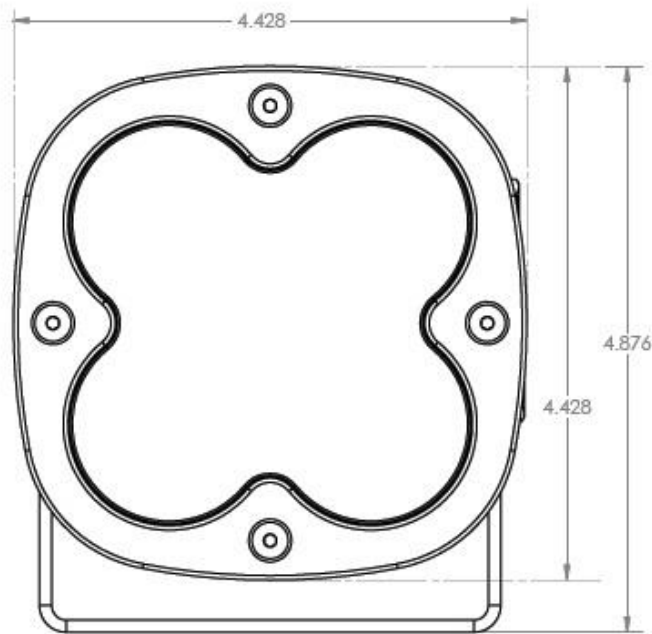

## Specifications:

- **Lumens:** 9,500 Utilizing 4 Cree XHP50 LEDs
- **Candela:** 213,605 (CD)
- **Weight:** 2.45 lbs
- **Wattage/Amps:** 80W / 5.79A
- **Dimensions:** 4.43" x 3.65" x 4.43"
- **LED Life Expectancy:** 49,930 Hours
- **Front Lens:** Hard Coated Polycarbonate
- **Housing:** Hard Anodize & Powder Coat
- **Bezel:** Hard Anodize
- **Hardware & Bracket Material:** Stainless Steel

Part Number	Description	Raw Lumens Output	Watts Input	L inches	W inches	H inches	Weight (lb)
<b>Driving Combo</b>							
67-0003	XL80, LED Driving Combo	9,500	80	4.43	3.65	4.43	2.45
<b>Wide Cornering</b>							
67-0005	XL80, LED Wide Cornering	9,500	80	4.43	3.65	4.43	2.45
<b>Amber Driving Combo</b>							
67-0013	XL80, LED Amber Driving Combo	9,500	80	4.43	3.65	4.43	2.45
<b>Amber Wide Cornering</b>							
67-0015	XL80, LED Amber Wide Cornering	9,500	80	4.43	3.65	4.43	2.45
<b>PAIR Driving Combo</b>							
67-7803	XL80, Pair, Driving Combo	19,000	160	4.43	3.65	4.43	4.90
<b>PAIR Wide Cornering</b>							
67-7805	XL80, Pair, Wide Cornering	19,000	160	4.43	3.65	4.43	4.90
<b>PAIR Amber Driving Combo</b>							
67-7813	XL80, Pair, Amber Driving Combo	19,000	160	4.43	3.65	4.43	4.90
<b>PAIR Amber Wide Cornering</b>							
67-7815	XL80, Pair, Amber Wide Cornering	19,000	160	4.43	3.65	4.43	4.90