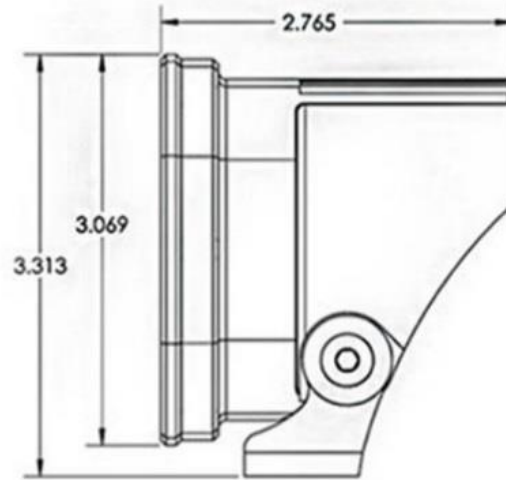

Squadron SPORT

Part Number	Description	Raw Lumens Output	Watts Input	L inches	W inches	H inches	Weight (oz)
Spot							
50-0001	Squadron Sport, LED Light - Spot	1,800	20	3.07	2.77	3.07	12
50-1001	Squadron Sport, Flush Mount LED Light - Spot	1,800	20	3.5	2.77	3.5	12
50-0011	Squadron Sport, LED Light - Amber Spot	1,800	20	3.07	2.77	3.07	12
50-1011	Squadron Sport, Flush Mount LED Light - Amber Spot	1,800	20	3.5	2.77	3.5	12
Driving Combo							
50-0003	Squadron Sport, LED Light - Driving Combo	1,800	20	3.07	2.77	3.07	12
50-1003	Squadron Sport, Flush Mount LED Light - Driving Combo	1,800	20	3.5	2.77	3.5	12
50-0013	Squadron Sport, LED Light - Amber Driving Combo	1,800	20	3.07	2.77	3.07	12
50-1013	Squadron Sport, Flush Mount LED Light - Amber Driving Combo	1,800	20	3.5	2.77	3.5	12
Flood							
50-0006	Squadron Sport, LED Light - Flood	1,800	20	3.07	2.77	3.07	12
50-1006	Squadron Sport, Flush Mount LED Light - Flood	1,800	20	3.5	2.77	3.5	12
50-0016	Squadron Sport, LED Light - Amber Flood	1,800	20	3.07	2.77	3.07	12
50-1016	Squadron Sport, Flush Mount LED Light - Amber Flood	1,800	20	3.5	2.77	3.5	12