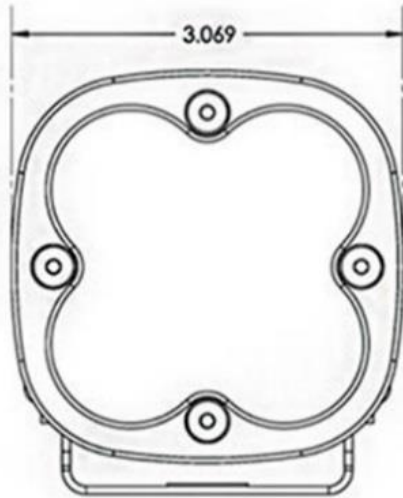

## Specifications:

- **Lumens:** 1,800 Utilizing 4 Cree XP-G2 LEDs
- **Candela:** 72,675 (CD)
- **Weight:** 12 ounces
- **Wattage/Amps:** 20W / 1.4A
- **Dimensions:** 3.07" x 2.77" x 3.07"
- **LED Life Expectancy:** 49,930 Hours
- **Front Lens:** Hard Coated Polycarbonate
- **Housing:** Powder Coat Bezel -Hard Anodize
- **Hardware & Bracket Material:** Stainless Steel
- **Exceeds MIL-STD810G (Mil-Spec Testing)**
- **Built-In Overvoltage Protection**

# Squadron SPORT

Part Number	Description	Raw Lumens Output	Watts Input	L inches	W inches	H inches	Weight (oz)
<b>Spot</b>							
50-0001	Squadron Sport, LED Light - Spot	1,800	20	3.07	2.77	3.07	12
50-1001	Squadron Sport, Flush Mount LED Light - Spot	1,800	20	3.5	2.77	3.5	12
50-0011	Squadron Sport, LED Light - Amber Spot	1,800	20	3.07	2.77	3.07	12
50-1011	Squadron Sport, Flush Mount LED Light - Amber Spot	1,800	20	3.5	2.77	3.5	12
<b>Driving Combo</b>							
50-0003	Squadron Sport, LED Light - Driving Combo	1,800	20	3.07	2.77	3.07	12
50-1003	Squadron Sport, Flush Mount LED Light - Driving Combo	1,800	20	3.5	2.77	3.5	12
50-0013	Squadron Sport, LED Light - Amber Driving Combo	1,800	20	3.07	2.77	3.07	12
50-1013	Squadron Sport, Flush Mount LED Light - Amber Driving Combo	1,800	20	3.5	2.77	3.5	12
<b>Flood</b>							
50-0006	Squadron Sport, LED Light - Flood	1,800	20	3.07	2.77	3.07	12
50-1006	Squadron Sport, Flush Mount LED Light - Flood	1,800	20	3.5	2.77	3.5	12
50-0016	Squadron Sport, LED Light - Amber Flood	1,800	20	3.07	2.77	3.07	12
50-1016	Squadron Sport, Flush Mount LED Light - Amber Flood	1,800	20	3.5	2.77	3.5	12

<b>Wide Cornering</b>							
50-0005	Squadron Sport, LED Light - Wide Cornering	1,800	20	3.07	2.77	3.07	12
50-1005	Squadron Sport, Flush Mount LED Light - Wide Cornering	1,800	20	3.5	2.77	3.5	12
<b>Marine/White</b>							
	<b>For Marine white use part # - WT</b>						
	<b>Example: 50-0001-WT</b>						

### Isolux Plot