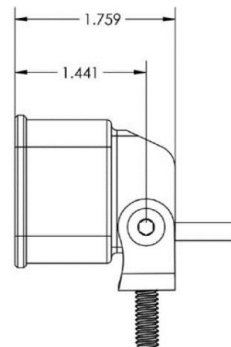

### Specifications:

- **Lumens:** 2,450 Utilizing 2 Cree LEDs
- **Weight:** 8 ounces
- **Wattage/Amps:** 20W / 1.66A
- **Dimensions:** 2.93" x 1.76" x 1.68"
- **LED Life Expectancy:** 49,930 Hours
- **Front Lens:** Hard Coated Polycarbonate
- **Housing:** Powder Coat Bezel -Hard Anodize
- **Hardware & Bracket Material:** Stainless Steel
- **Exceeds MIL-STD810G**
- **Built-In Overvoltage Protection**

Part Number	Description	Raw Lumens Output	Watts Input	L inches	W inches	H inches	Weight (oz)
<b>Spot</b>							
48-0001	S2 Pro, LED Light - Spot	2,450	20	2.93	1.76	1.68	8
48-1001	S2 Pro, Flush Mount LED Light - Spot	2,450	20	2.93	1.76	1.68	8
48-0011	S2 Pro, LED Light - Amber Spot	2,450	20	2.93	1.76	1.68	8
48-1011	S2 Pro, Flush Mount LED Light - Amber Spot	2,450	20	2.93	1.76	1.68	8
<b>Driving Combo</b>							
48-0003	S2 Pro, LED Light - Driving Combo	2,450	20	2.93	1.76	1.68	8
48-1003	S2 Pro, Flush Mount LED Light - Driving Combo	2,450	20	2.93	1.76	1.68	8
48-0013	S2 Pro, LED Light - Amber Driving Combo	2,450	20	2.93	1.76	1.68	8
48-1013	S2 Pro, Flush Mount LED Light - Amber Driving Combo	2,450	20	2.93	1.76	1.68	8
48-2103	S2 Pro, LED Light - Driving Combo - Red	2,450	20	2.93	1.76	1.68	8
48-3103	S2 Pro, LED Light - Driving Combo - Blue	2,450	20	2.93	1.76	1.68	8
48-4103	S2 Pro, LED Light - Driving Combo - Green	2,450	20	2.93	1.76	1.68	8
<b>Flood</b>							
48-0006	S2 Pro, LED Light - Flood	2,450	20	2.93	1.76	1.68	8
48-1006	S2 Pro, Flush Mount LED Light - Flood	2,450	20	2.93	1.76	1.68	8
48-0016	S2 Pro, LED Light - Amber Flood	2,450	20	2.93	1.76	1.68	8
48-1016	S2 Pro, Flush Mount LED Light - Amber Flood	2,450	20	2.93	1.76	1.68	8
<b>Wide Cornering</b>							
48-0005	S2 Pro, LED Light - Wide Cornering	2,450	20	2.93	1.76	1.68	8
48-1005	S2 Pro, Flush Mount LED Light - Wide Cornering	2,450	20	2.93	1.76	1.68	8
<b>Marine/White</b>							
	<b>For Marine White use part # - WT</b>						
	<b>Example: 48-0001-WT</b>						