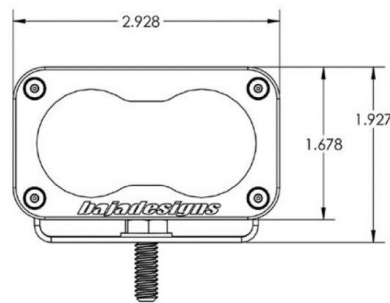

### Specifications:

- **Lumens:** 2,450 Utilizing 2 Cree LEDs
- **Weight:** 8 ounces
- **Wattage/Amps:** 20W / 1.66A
- **Dimensions:** 2.93" x 1.76" x 1.68"
- **LED Life Expectancy:** 49,930 Hours
- **Front Lens:** Hard Coated Polycarbonate
- **Housing:** Powder Coat Bezel -Hard Anodize
- **Hardware & Bracket Material:** Stainless Steel
- **Exceeds MIL-STD810G**
- **Built-In Overvoltage Protection**

Part Number	Description	Raw Lumens Output	Watts Input	L inches	W inches	H inches	Weight (oz)
<b>Spot</b>							
48-0001	S2 Pro, LED Light - Spot	2,450	20	2.93	1.76	1.68	8
48-1001	S2 Pro, Flush Mount LED Light - Spot	2,450	20	2.93	1.76	1.68	8
48-0011	S2 Pro, LED Light - Amber Spot	2,450	20	2.93	1.76	1.68	8
48-1011	S2 Pro, Flush Mount LED Light - Amber Spot	2,450	20	2.93	1.76	1.68	8
<b>Driving Combo</b>							
48-0003	S2 Pro, LED Light - Driving Combo	2,450	20	2.93	1.76	1.68	8
48-1003	S2 Pro, Flush Mount LED Light - Driving Combo	2,450	20	2.93	1.76	1.68	8
48-0013	S2 Pro, LED Light - Amber Driving Combo	2,450	20	2.93	1.76	1.68	8
48-1013	S2 Pro, Flush Mount LED Light - Amber Driving Combo	2,450	20	2.93	1.76	1.68	8
48-2103	S2 Pro, LED Light - Driving Combo - Red	2,450	20	2.93	1.76	1.68	8
48-3103	S2 Pro, LED Light - Driving Combo - Blue	2,450	20	2.93	1.76	1.68	8
48-4103	S2 Pro, LED Light - Driving Combo - Green	2,450	20	2.93	1.76	1.68	8
<b>Flood</b>							
48-0006	S2 Pro, LED Light - Flood	2,450	20	2.93	1.76	1.68	8
48-1006	S2 Pro, Flush Mount LED Light - Flood	2,450	20	2.93	1.76	1.68	8
48-0016	S2 Pro, LED Light - Amber Flood	2,450	20	2.93	1.76	1.68	8
48-1016	S2 Pro, Flush Mount LED Light - Amber Flood	2,450	20	2.93	1.76	1.68	8
<b>Wide Cornering</b>							
48-0005	S2 Pro, LED Light - Wide Cornering	2,450	20	2.93	1.76	1.68	8
48-1005	S2 Pro, Flush Mount LED Light - Wide Cornering	2,450	20	2.93	1.76	1.68	8
<b>Marine/White</b>							
	<b>For Marine White use part # - WT</b>						
	<b>Example: 48-0001-WT</b>						