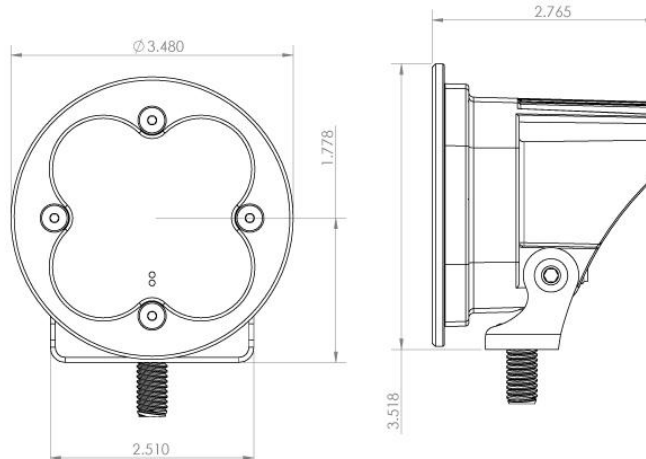

## Specifications:

- **Lumens:** 4,900 Utilizing 4 Cree [LEDs](#)
- **Candela:** 76,194 (CD)
- **Weight:** 12 ounces
- **Wattage/Amps:** 40W / 3.33A
- **Input Voltage:** 9V-32V
- **Dimensions:** 3.5" x 2.77" x 3.6"
- **LED Life Expectancy:** 49,930 Hours
- **Front Lens:** Hard Coated Polycarbonate
- **Housing:** Hard Anodize & Powder Coat
- **Bezel:** Hard Anodize
- **Hardware & Bracket Material:** Stainless Steel
- **Built-In Overvoltage Protection**

# Squadron<sup>®</sup>-R PRO

Part Number	Description	Raw Lumens Output	Watts Input	L inches	W inches	H inches	Weight (oz)
<b>Spot</b>							
59-0001	Squadron R Pro, LED Light - Spot	4,900	40	3.5	2.77	3.5	12
59-1001	Squadron R Pro, Flush Mount LED Light – Spot	4,900	40	3.5	2.77	3.5	12
59-0011	Squadron R Pro, LED Light - Amber Spot	4,900	40	3.5	2.77	3.5	12
<b>Driving Combo</b>		4,900	40				
59-0003	Squadron R Pro, LED Light – Driving Combo	4,900	40	3.5	2.77	3.5	12
59-0013	Squadron R Pro, LED Light – Amber Driving Combo	4,900	40	3.5	2.77	3.5	12
		4,900	40	3.5	2.77	3.5	12
<b>Flood</b>		4,900	40				
59-0006	Squadron R Pro, LED Light, Flood	4,900	40	3.5	2.77	3.5	12
59-0016	Squadron R Pro, LED Light - Amber Flood	4,900	40	3.5	2.77	3.5	12
<b>Wide Cornering</b>		4,900	40				
59-0005	Squadron R Pro, LED Light - Wide Cornering	4,900	40	3.5	2.77	3.5	12
4,300	42	3.5	2.77	3.5	12		
<b>Marine/White</b>							
For Marine white use part # - WT							
Example: 59-0001-WT							