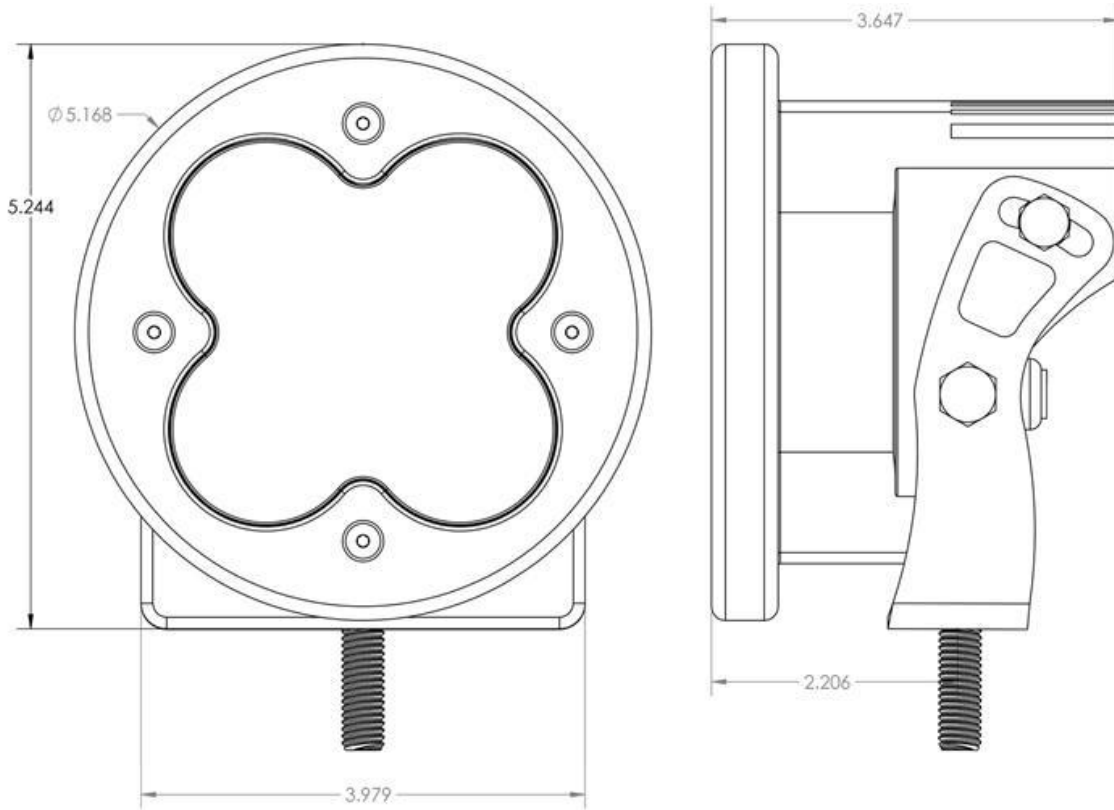

Specifications:

- **Lumens:** 1,800 Utilizing 4 Cree XP-G2 [LEDs](#)
- **Weight:** 2.45 lbs
- **Wattage/Amps:** 20W / 1.4A
- **Dimensions:** 5.24" x 3.65" x 5.24"
- **LED Life Expectancy:** 49,930 Hours
- **Front Lens:** Hard Coated Polycarbonate
- **Housing:** Powder Coat Bezel -Hard Anodize
- **Hardware & Bracket Material:** Stainless Steel
- **Exceeds MIL-STD810G**
- **Built-In Overvoltage Protection**

Part Number	Description	Raw Lumens Output	Watts Input	L inches	W inches	H inches	Weight (lb)
High Speed Spot							
57-0001	XL-R Sport, LED High Speed Spot	1,800	20	5.24	3.65	5.24	2.45
Driving Combo							
57-0003	XL-R Sport, LED Driving Combo	1,800	20	5.24	3.65	5.24	2.45
Wide Cornering							
57-0005	XL-R Sport, LED Wide Cornering	1,800	20	5.24	3.65	5.24	2.45
Amber Wide Cornering							
57-0015	XL-R Sport, LED Amber Wide Cornering	1,800	20	5.24	3.65	5.24	2.45