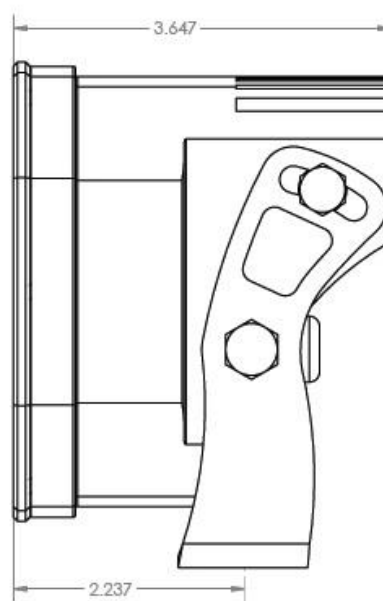

Specifications:

- **Lumens:** 1,800 Utilizing 4 Cree XP-G2 [LEDs](#)
- **Candela:** 19,1703 (CD)
- **Weight:** 2.45 lbs
- **Wattage/Amps:** 20W / 1.4A
- **Dimensions:** 4.43" x 3.65" x 4.43"
- **LED Life Expectancy:** 49,930 Hours
- **Front Lens:** Hard Coated Polycarbonate
- **Housing:** Powder Coat Bezel -Hard Anodize
- **Hardware & Bracket Material:** Stainless Steel
- **Exceeds MIL-STD810G**

| Part Number | Description | Raw Lumens Output | Watts Input | L inches | W inches | H inches | Weight (lb) |
|-----------------------------|------------------------------------|-------------------|-------------|----------|----------|----------|-------------|
| High Speed Spot | | | | | | | |
| 56-0001 | XL Sport, LED High Speed Spot | 1,800 | 20 | 4.43 | 3.65 | 4.43 | 2.45 |
| Driving Combo | | | | | | | |
| 56-0003 | XL Sport, LED Driving Combo | 1,800 | 20 | 4.43 | 3.65 | 4.43 | 2.45 |
| Wide Cornering | | | | | | | |
| 56-0005 | XL Sport, LED Wide Cornering | 1,800 | 20 | 4.43 | 3.65 | 4.43 | 2.45 |
| Amber Wide Cornering | | | | | | | |
| 56-0015 | XL Sport, LED Amber Wide Cornering | 1,800 | 20 | 4.43 | 3.65 | 4.43 | 2.45 |