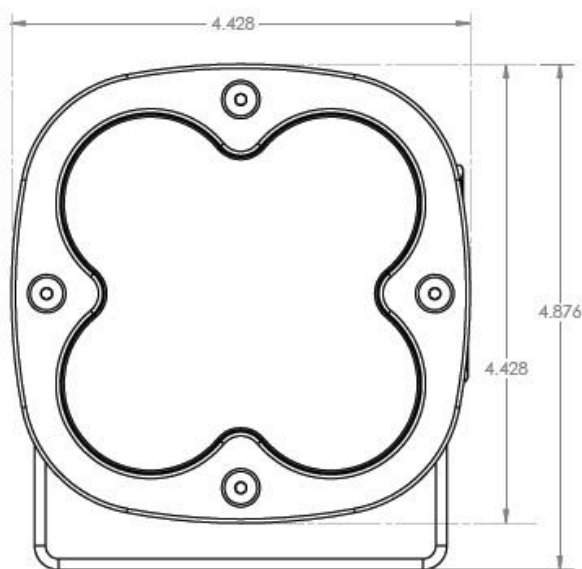

Specifications:

- **Lumens:** 1,800 Utilizing 4 Cree XP-G2 [LEDs](#)
- **Candela:** 19,1703 (CD)
- **Weight:** 2.45 lbs
- **Wattage/Amps:** 20W / 1.4A
- **Dimensions:** 4.43" x 3.65" x 4.43"
- **LED Life Expectancy:** 49,930 Hours
- **Front Lens:** Hard Coated Polycarbonate
- **Housing:** Powder Coat Bezel -Hard Anodize
- **Hardware & Bracket Material:** Stainless Steel
- **Exceeds MIL-STD810G**

| Part Number | Description | Raw Lumens Output | Watts Input | L inches | W inches | H inches | Weight (lb) |
|-----------------------------|------------------------------------|-------------------|-------------|----------|----------|----------|-------------|
| High Speed Spot | | | | | | | |
| 56-0001 | XL Sport, LED High Speed Spot | 1,800 | 20 | 4.43 | 3.65 | 4.43 | 2.45 |
| Driving Combo | | | | | | | |
| 56-0003 | XL Sport, LED Driving Combo | 1,800 | 20 | 4.43 | 3.65 | 4.43 | 2.45 |
| Wide Cornering | | | | | | | |
| 56-0005 | XL Sport, LED Wide Cornering | 1,800 | 20 | 4.43 | 3.65 | 4.43 | 2.45 |
| Amber Wide Cornering | | | | | | | |
| 56-0015 | XL Sport, LED Amber Wide Cornering | 1,800 | 20 | 4.43 | 3.65 | 4.43 | 2.45 |