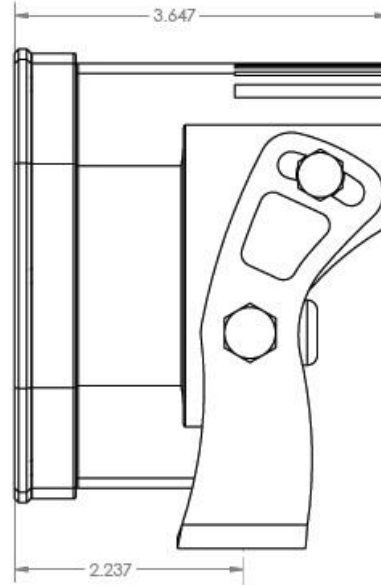

### Specifications:

- **Lumens:** 4,900 Utilizing 4 Cree XP-L [LEDs](#)
- **Candela:** 187,314 (CD)
- **Weight:** 2.45 lbs
- **Wattage/Amps:** 40W / 3.33A
- **Dimensions:** 4.43" x 3.65" x 4.43"
- **LED Life Expectancy:** 49,930 Hours
- **Front Lens:** Hard Coated Polycarbonate
- **Housing:** Hard Anodize & Powder Coat
- **Bezel:** Hard Anodize
- **Hardware & Bracket Material:** Stainless Steel

Part Number	Description	Raw Lumens Output	Watts Input	L inches	W inches	H inches	Weight (lb)
<b>High Speed Spot</b>							
50-0001	XL Pro, LED High Speed Spot	4,900	40	4.43	3.65	4.43	2.45
<b>Driving Combo</b>							
50-0003	XL Pro, LED Driving Combo	4,900	40	4.43	3.65	4.43	2.45
<b>Wide Cornering</b>							
50-0005	XL Pro, LED Wide Cornering	4,900	40	4.43	3.65	4.43	2.45
<b>Flood</b>							
50-0006	XL Pro, LED Flood	4,900	40	4.43	3.65	4.43	2.45
<b>Amber Driving Combo</b>							
50-0013	XL Pro, LED Amber Driving Combo	4,900	40	4.43	3.65	4.43	2.45
<b>Amber Wide Cornering</b>							
50-0015	XL Pro, LED Amber Wide Cornering	4,900	40	4.43	3.65	4.43	2.45