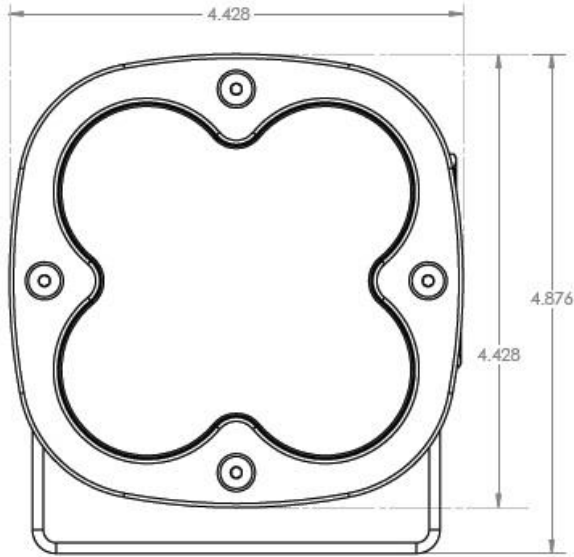

### Specifications:

- **Lumens:** 4,900 Utilizing 4 Cree XP-L [LEDs](#)
- **Candela:** 187,314 (CD)
- **Weight:** 2.45 lbs
- **Wattage/Amps:** 40W / 3.33A
- **Dimensions:** 4.43" x 3.65" x 4.43"
- **LED Life Expectancy:** 49,930 Hours
- **Front Lens:** Hard Coated Polycarbonate
- **Housing:** Hard Anodize & Powder Coat
- **Bezel:** Hard Anodize
- **Hardware & Bracket Material:** Stainless Steel

Part Number	Description	Raw Lumens Output	Watts Input	L inches	W inches	H inches	Weight (lb)
<b>High Speed Spot</b>							
50-0001	XL Pro, LED High Speed Spot	4,900	40	4.43	3.65	4.43	2.45
<b>Driving Combo</b>							
50-0003	XL Pro, LED Driving Combo	4,900	40	4.43	3.65	4.43	2.45
<b>Wide Cornering</b>							
50-0005	XL Pro, LED Wide Cornering	4,900	40	4.43	3.65	4.43	2.45
<b>Flood</b>							
50-0006	XL Pro, LED Flood	4,900	40	4.43	3.65	4.43	2.45
<b>Amber Driving Combo</b>							
50-0013	XL Pro, LED Amber Driving Combo	4,900	40	4.43	3.65	4.43	2.45
<b>Amber Wide Cornering</b>							
50-0015	XL Pro, LED Amber Wide Cornering	4,900	40	4.43	3.65	4.43	2.45