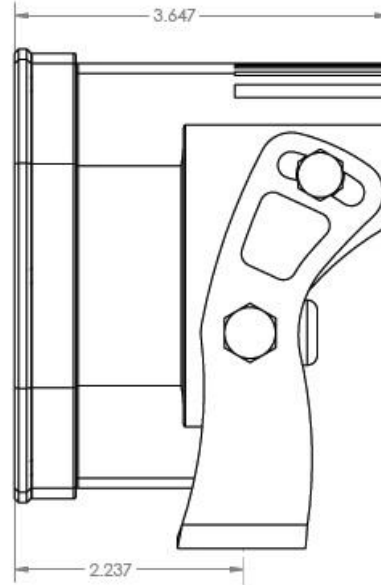

## Specifications:

- **Lumens:** 1,800 Utilizing 4 Cree XP-G2 [LEDs](#)
- **Candela:** 72,675 (CD)
- **Weight:** 12 ounces
- **Wattage/Amps:** 20W / 1.4A
- **Dimensions:** 3.07" x 2.77" x 3.07"
- **LED Life Expectancy:** 49,930 Hours
- **Front Lens:** Hard Coated Polycarbonate
- **Housing:** Powder Coat Bezel -Hard Anodize
- **Hardware & Bracket Material:** Stainless Steel
- **Exceeds MIL-STD810G (Mil-Spec Testing)**
- **Built-In Overvoltage Protection**

### Specifications:

- **Lumens:** 4,900 Utilizing 4 Cree XP-L LEDs
- **Candela:** 187,314 (CD)
- **Weight:** 2.45 lbs
- **Wattage/Amps:** 40W / 3.33A
- **Dimensions:** 4.43" x 3.65" x 4.43"
- **LED Life Expectancy:** 49,930 Hours
- **Front Lens:** Hard Coated Polycarbonate
- **Housing:** Hard Anodize & Powder Coat
- **Bezel:** Hard Anodize
- **Hardware & Bracket Material:** Stainless Steel

Part Number	Description	Raw Lumens Output	Watts Input	L inches	W inches	H inches	Weight (lb)
<b>High Speed Spot</b>							
50-0001	XL Pro, LED High Speed Spot	4,900	40	4.43	3.65	4.43	2.45
<b>Driving Combo</b>							
50-0003	XL Pro, LED Driving Combo	4,900	40	4.43	3.65	4.43	2.45
<b>Wide Cornering</b>							
50-0005	XL Pro, LED Wide Cornering	4,900	40	4.43	3.65	4.43	2.45
<b>Flood</b>							
50-0006	XL Pro, LED Flood	4,900	40	4.43	3.65	4.43	2.45
<b>Amber Driving Combo</b>							
50-0013	XL Pro, LED Amber Driving Combo	4,900	40	4.43	3.65	4.43	2.45
<b>Amber Wide Cornering</b>							
50-0015	XL Pro, LED Amber Wide Cornering	4,900	40	4.43	3.65	4.43	2.45