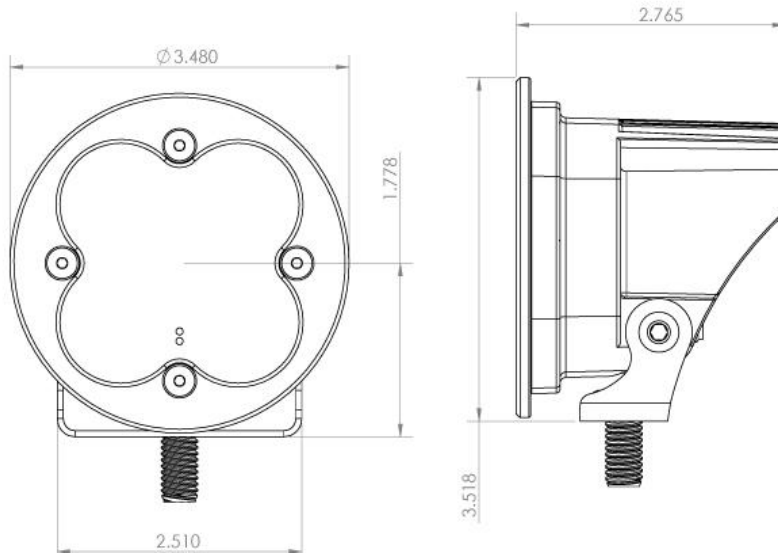

## Specifications:

- **Lumens:** 1,800 Utilizing 4 Cree XP-G2 [LEDs](#)
- **Candela:** 72,675 (CD)
- **Weight:** 12 ounces
- **Wattage/Amps:** 20W / 1.4A
- **Dimensions:** 3.07" x 2.77" x 3.07"
- **LED Life Expectancy:** 49,930 Hours
- **Front Lens:** Hard Coated Polycarbonate
- **Housing:** Powder Coat Bezel -Hard Anodize
- **Hardware & Bracket Material:** Stainless Steel
- **Exceeds MIL-STD810G (Mil-Spec Testing)**
- **Built-In Overvoltage Protection**

# Squadron SPORT

	Description	Raw Lumens Output	Watts Input	L inches	W inches	H inches	Weight (oz)
<b>Spot</b>							
50-0001	Squadron Sport, LED Light - Spot	1,800	20	3.07	2.77	3.07	12
50-1001	Squadron Sport, Flush Mount LED Light - Spot	1,800	20	3.5	2.77	3.5	12
50-0011	Squadron Sport, LED Light - Amber Spot	1,800	20	3.07	2.77	3.07	12
50-1011	Squadron Sport, Flush Mount LED Light - Amber Spot	1,800	20	3.5	2.77	3.5	12
<b>Driving Combo</b>							
50-0003	Squadron Sport, LED Light - Driving Combo	1,800	20	3.07	2.77	3.07	12
50-1003	Squadron Sport, Flush Mount LED Light - Driving Combo	1,800	20	3.5	2.77	3.5	12
50-0013	Squadron Sport, LED Light - Amber Driving Combo	1,800	20	3.07	2.77	3.07	12

### Specifications:

- **Lumens:** 4,900 Utilizing 4 Cree XP-L LEDs
- **Candela:** 187,314 (CD)
- **Weight:** 2.45 lbs
- **Wattage/Amps:** 40W / 3.33A
- **Dimensions:** 4.43" x 3.65" x 4.43"
- **LED Life Expectancy:** 49,930 Hours
- **Front Lens:** Hard Coated Polycarbonate
- **Housing:** Hard Anodize & Powder Coat
- **Bezel:** Hard Anodize
- **Hardware & Bracket Material:** Stainless Steel