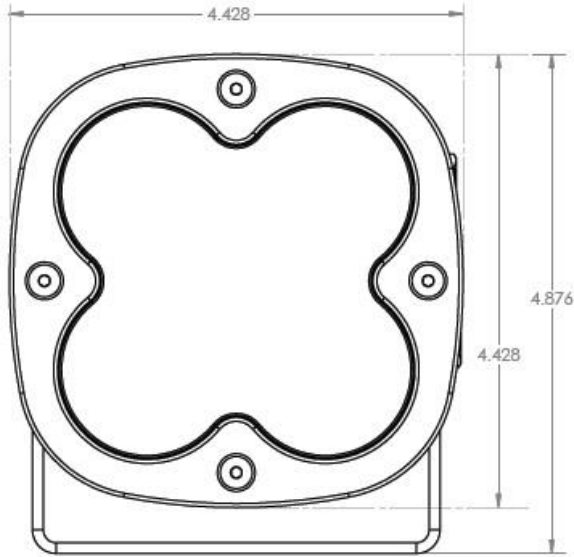

## Specifications:

- **Lumens:** 1,800 Utilizing 4 Cree XP-G2 [LEDs](#)
- **Candela:** 72,675 (CD)
- **Weight:** 12 ounces
- **Wattage/Amps:** 20W / 1.4A
- **Dimensions:** 3.07" x 2.77" x 3.07"
- **LED Life Expectancy:** 49,930 Hours
- **Front Lens:** Hard Coated Polycarbonate
- **Housing:** Powder Coat Bezel -Hard Anodize
- **Hardware & Bracket Material:** Stainless Steel
- **Exceeds MIL-STD810G (Mil-Spec Testing)**
- **Built-In Overvoltage Protection**

### Specifications:

- **Lumens:** 4,900 Utilizing 4 Cree XP-L LEDs
- **Candela:** 187,314 (CD)
- **Weight:** 2.45 lbs
- **Wattage/Amps:** 40W / 3.33A
- **Dimensions:** 4.43" x 3.65" x 4.43"
- **LED Life Expectancy:** 49,930 Hours
- **Front Lens:** Hard Coated Polycarbonate
- **Housing:** Hard Anodize & Powder Coat
- **Bezel:** Hard Anodize
- **Hardware & Bracket Material:** Stainless Steel

Part Number	Description	Raw Lumens Output	Watts Input	L inches	W inches	H inches	Weight (lb)
<b>High Speed Spot</b>							
50-0001	XL Pro, LED High Speed Spot	4,900	40	4.43	3.65	4.43	2.45
<b>Driving Combo</b>							
50-0003	XL Pro, LED Driving Combo	4,900	40	4.43	3.65	4.43	2.45
<b>Wide Cornering</b>							
50-0005	XL Pro, LED Wide Cornering	4,900	40	4.43	3.65	4.43	2.45
<b>Flood</b>							
50-0006	XL Pro, LED Flood	4,900	40	4.43	3.65	4.43	2.45
<b>Amber Driving Combo</b>							
50-0013	XL Pro, LED Amber Driving Combo	4,900	40	4.43	3.65	4.43	2.45
<b>Amber Wide Cornering</b>							
50-0015	XL Pro, LED Amber Wide Cornering	4,900	40	4.43	3.65	4.43	2.45