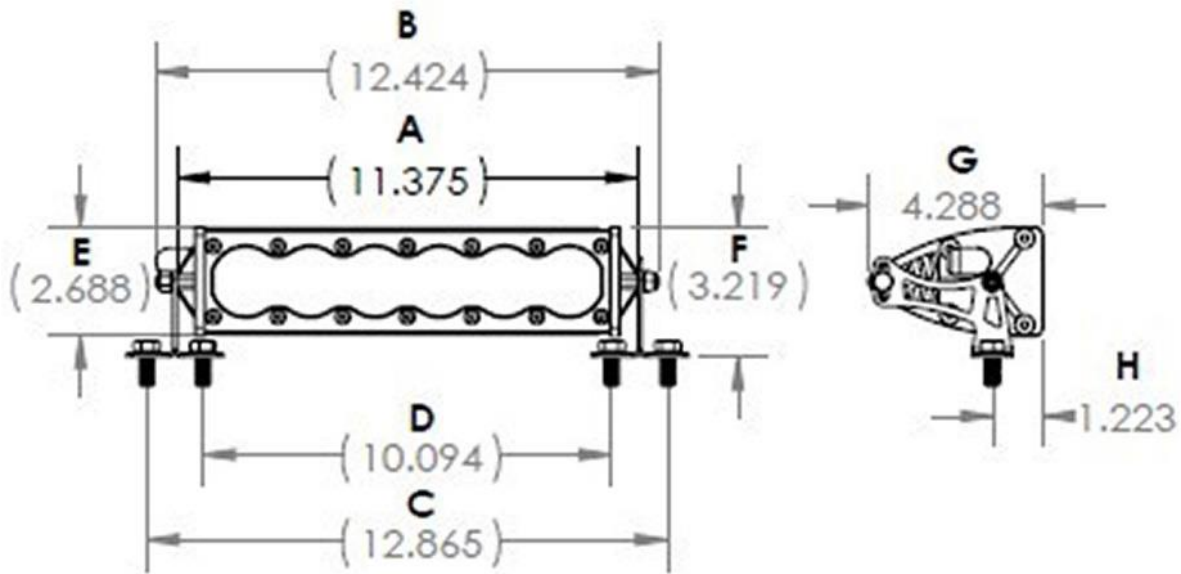

Specifications:

- **Lumens:** 7,350 Utilizing 6 Cree XM-L2 [LED](#)
- **Candela:** 28,0971 (CD)
- **Weight:** 3.6 lbs per 10" Section
- **Wattage/Amps:** 63W / 5.25A
- **Dimensions:** 10" x 4.29" x 2.69"
- **LED Life Expectancy:** 49,930 Hours
- **Front Lens:** Hard Coated Polycarbonate
- **Housing:** Aircraft Grade Aluminum w/Mil-Spec Hard Anodize
- **Hardware & Bracket Material:** Stainless Steel
- **Exceeds MIL-STD810G**
- **Built-In Overvoltage Protection**

Part Number	Description	Raw Lumens Output	Watts Input	L inches	W inches	H inches	Weight (lb)
High Speed Spot							
45-1001	OnX6, 10" LED Light Bar - High Speed Spot	7,350	58.5	10	4.29	2.69	4.25
45-2001	OnX6, 20" LED Light Bar - High Speed Spot	14,700	117	20	4.29	2.69	8.50
45-3001	OnX6, 30" LED Light Bar - High Speed Spot	22,050	175.5	30	4.29	2.69	12.75
45-4001	OnX6, 40" LED Light Bar - High Speed Spot	29,400	234	40	4.29	2.69	17
45-5001	OnX6, 50" LED Light Bar - High Speed Spot	36,750	292.5	50	4.29	2.69	21.25
Driving Combo							
45-1003	OnX6, 10" LED Light Bar - Driving Combo	7,350	58.5	10	4.29	2.69	4.25
45-2003	OnX6, 20" LED Light Bar - Driving Combo	14,700	117	20	4.29	2.69	8.50
45-3003	OnX6, 30" LED Light Bar - Driving Combo	22,050	175.5	30	4.29	2.69	12.75
45-4003	OnX6, 40" LED Light Bar - Driving Combo	29,400	234	40	4.29	2.69	17
45-5003	OnX6, 50" LED Light Bar - Driving Combo	36,750	292.5	50	4.29	2.69	21.25
Wide Driving							
45-1004	OnX6, 10" LED Light Bar - Wide Driving	7,350	58.5	10	4.29	2.69	4.25
45-2004	OnX6, 20" LED Light Bar - Wide Driving	14,700	117	20	4.29	2.69	8.50