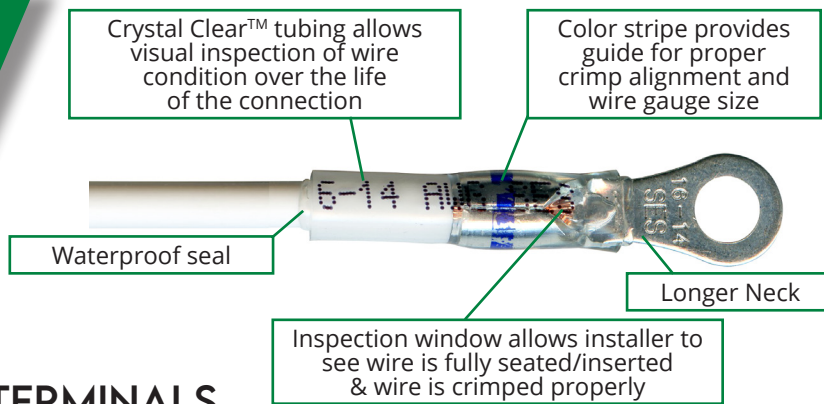

CRYSTAL CLEAR™

HEAT SHRINK KRIMP & SEAL TERMINALS

BUTT & STEP-DOWN BUTT CONNECTORS

Seamless barrel with wire stop ensures superior crimp performance & prevents over-insertion

BUTT CONNECTORS

22967

22966

22965

Auveco Part No.	Wire Gauge (AWG)	Color Stripe	Unit Pkg.
22967	22-18	Red	15
22966	16-14	Blue	15
22965	12-10	Yellow	15

STEP-DOWN BUTT CONNECTORS

22993

22992

22968

22991

Auveco Part No.	Wire Gauge (AWG)	Color Stripe	Unit Pkg.
22993	24-22 to 22-18	White/Red	15
22992	22-18 to 16-14	Red/Blue	15
22968	16-14 to 12-10	Blue/Yellow	15
22991	12-10 to 8	Yellow/Red	15

CRYSTAL CLEAR™ HEAT SHRINK KRIMP & SEAL TERMINALS

RING TERMINALS

45° barrel allows for proper seating of wire & stronger tubing seal
Longer neck provides flush surface for maximum contact & ring terminals to be stacked

FULLY INSULATED QUICK-CONNECT TERMINALS

Auveco Part No.	Wire Gauge (AWG)	Color Stripe	Tab Size & Thickness	Type	Unit Pkg.
22973	22-18	Red	.250" X .032" (.80MM)	Female	15
22974	22-18	Red	.250" X .032" (.80MM)	Male	15
22971	16-14	Blue	.250" X .032" (.80MM)	Female	15
22972	16-14	Blue	.250" X .032" (.80MM)	Male	15
22969	12-10	Yellow	.250" X .032" (.80MM)	Female	15
22970	12-10	Yellow	.250" X .032" (.80MM)	Male	15