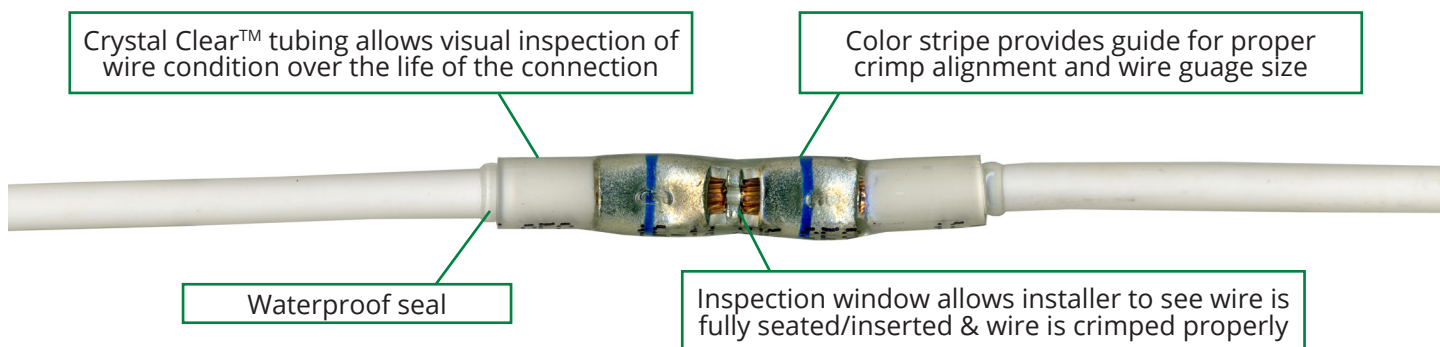

CRYSTAL CLEAR™

HEAT SHRINK KRIMP & SEAL TERMINALS

BUTT & STEP-DOWN BUTT CONNECTORS

Seamless barrel with wire stop ensures superior crimp performance & prevents over-insertion

BUTT CONNECTORS

22967

22966

22965

Auveco Part No.	Wire Gauge (AWG)	Color Stripe	Unit Pkg.
22967	22-18	Red	15
22966	16-14	Blue	15
22965	12-10	Yellow	15

STEP-DOWN BUTT CONNECTORS

22993

22992

22968

22991

Auveco Part No.	Wire Gauge (AWG)	Color Stripe	Unit Pkg.
22993	24-22 to 22-18	White/Red	15
22992	22-18 to 16-14	Red/Blue	15
22968	16-14 to 12-10	Blue/Yellow	15
22991	12-10 to 8	Yellow/Red	15

CRYSTAL CLEAR™ HEAT SHRINK KRIMP & SEAL TERMINALS

RING TERMINALS

45° barrel allows for proper seating of wire & stronger tubing seal
Longer neck provides flush surface for maximum contact & ring terminals to be stacked

FULLY INSULATED QUICK-CONNECT TERMINALS

Auveco Part No.	Wire Gauge (AWG)	Color Stripe	Tab Size & Thickness	Type	Unit Pkg.
22973	22-18	Red	.250" X .032" (.80MM)	Female	15
22974	22-18	Red	.250" X .032" (.80MM)	Male	15
22971	16-14	Blue	.250" X .032" (.80MM)	Female	15
22972	16-14	Blue	.250" X .032" (.80MM)	Male	15
22969	12-10	Yellow	.250" X .032" (.80MM)	Female	15
22970	12-10	Yellow	.250" X .032" (.80MM)	Male	15