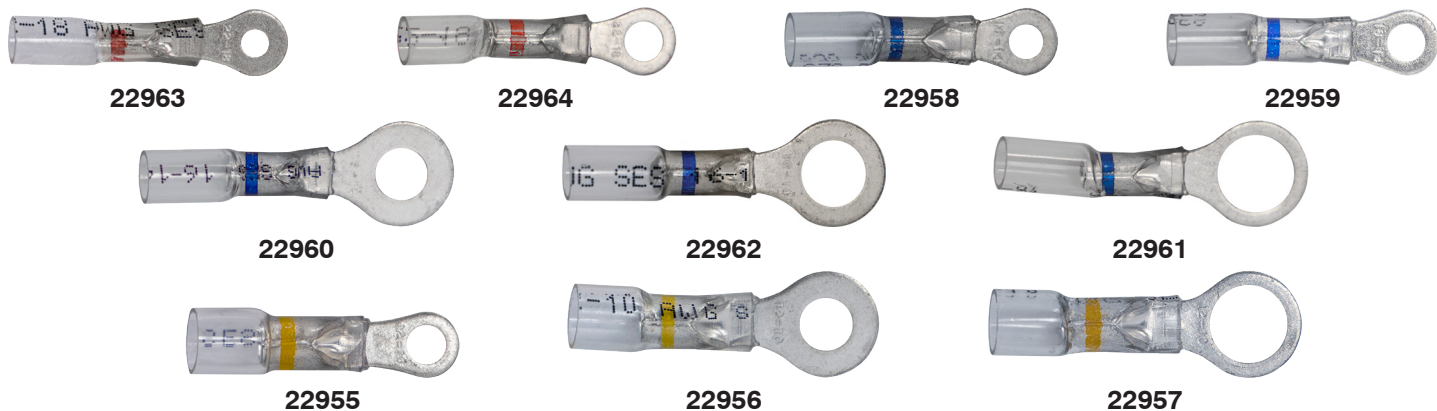

Auveco Part No.	Wire Gauge (AWG)	Color Stripe	Unit Pkg.
22967	22-18	Red	15
22966	16-14	Blue	15
22965	12-10	Yellow	15

STEP-DOWN BUTT CONNECTORS

22993

22992

22968

22991

Auveco Part No.	Wire Gauge (AWG)	Color Stripe	Unit Pkg.
22993	24-22 to 22-18	White/Red	15
22992	22-18 to 16-14	Red/Blue	15
22968	16-14 to 12-10	Blue/Yellow	15
22991	12-10 to 8	Yellow/Red	15

CRYSTAL CLEAR™ HEAT SHRINK KRIMP & SEAL TERMINALS

RING TERMINALS

45° barrel allows for proper seating of wire & stronger tubing seal
Longer neck provides flush surface for maximum contact & ring terminals to be stacked

Auveco Part No.	Wire Gauge (AWG)	Color Stripe	Stud Size	Unit Pkg.
22963	22-18	Red	#6	15
22964	22-18	Red	#10	15
22958	16-14	Blue	#8	15
22959	16-14	Blue	#10	15
22960	16-14	Blue	1/4"	15
22962	16-14	Blue	5/16"	15
22961	16-14	Blue	3/8"	15
22955	12-10	Yellow	#10	15
22956	12-10	Yellow	1/4"	15
22957	12-10	Yellow	3/8"	15

FULLY INSULATED QUICK-CONNECT TERMINALS

Auveco Part No.	Wire Gauge (AWG)	Color Stripe	Tab Size & Thickness	Type	Unit Pkg.
22973	22-18	Red	.250" X .032" (.80MM)	Female	15
22974	22-18	Red	.250" X .032" (.80MM)	Male	15
22971	16-14	Blue	.250" X .032" (.80MM)	Female	15
22972	16-14	Blue	.250" X .032" (.80MM)	Male	15
22969	12-10	Yellow	.250" X .032" (.80MM)	Female	15
22970	12-10	Yellow	.250" X .032" (.80MM)	Male	15