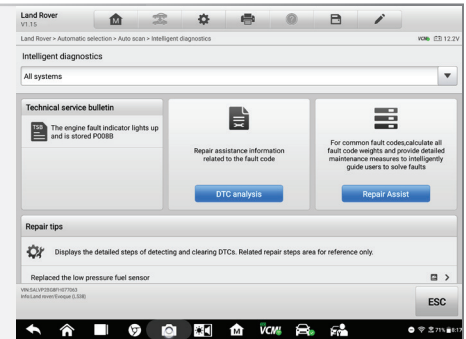

SECURE GATEWAY ACCESS

Easier Automatic Scan Tool Authentication

- Authorized OEM Access Account Registration
- Confirmation of Compatible Diagnostic Platform
- Approved Credential Stored in MaxiSYS Software
- Immediate Authorized Secure Gateway Access
- Management of Registered Account Use

AUTOAUTH
AUTO AUTHENTICATION AUTHORITY

REGISTER NOW