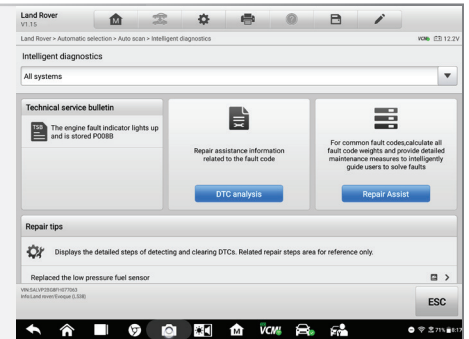

SECURE GATEWAY ACCESS

Easier Automatic Scan Tool Authentication

- Authorized OEM Access Account Registration
- Confirmation of Compatible Diagnostic Platform
- Approved Credential Stored in MaxiSYS Software
- Immediate Authorized Secure Gateway Access
- Management of Registered Account Use

AUTOAUTH
AUTO AUTHENTICATION AUTHORITY

REGISTER NOW