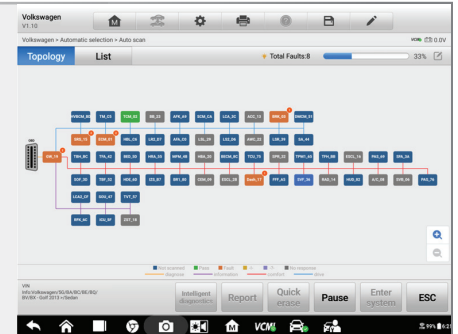

Enhanced DTC Guided AutoScan Module Listing

- Review Module DTCs From AutoScan With Greater Detail

NEW Feature - Barcode or Text Recognition
- Easily Scan Vehicle ID by Camera to Identify

SUPPORTED ON EQUIPPED VEHICLES

INTELLIGENT DIAGNOSTICS

DTC and Symptom Based Repair Guided Assistance

Single Screen - Multiple Repair Guidance Options

- Technical Service Bulletin Search Listing
- DTC Analysis - Repair Advice From OE Repair Library
- Repair Assist - OE Repair Content Library Access
- Repair Tips - MaxiFIX Community User Based Advice
- Relevant Cases - OE Repair History Library Access
- VCM Component Measurement - Guided Test Plans